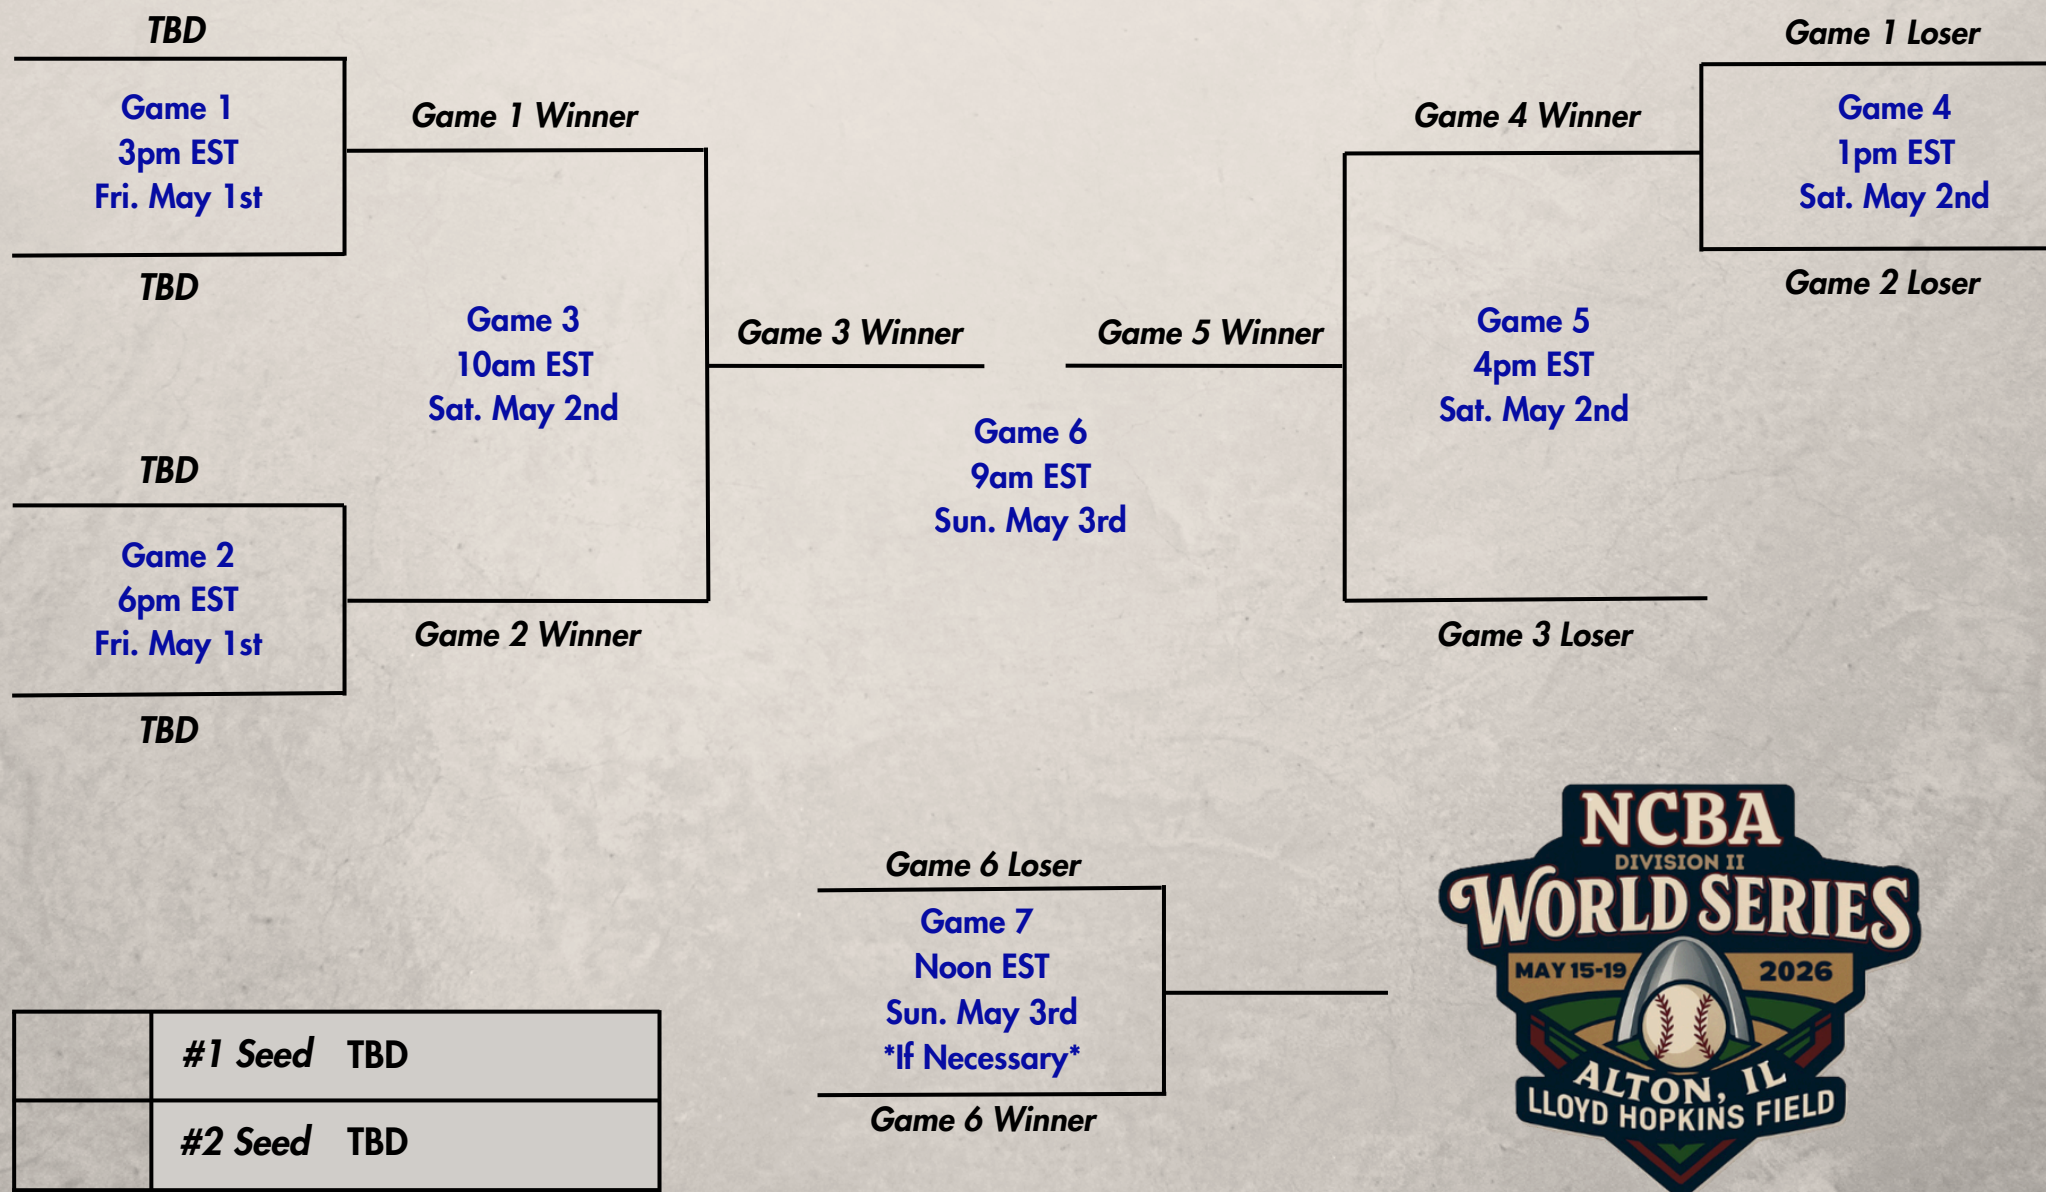

#RoadToAlton

THE NCBA

WWW.DIV2.CLUBBASEBALL.ORG

NCBA

NCBA_BASEBALL

	#1 Seed	TBD
	#2 Seed	TBD
	#3 Seed	TBD
	#4 Seed	TBD