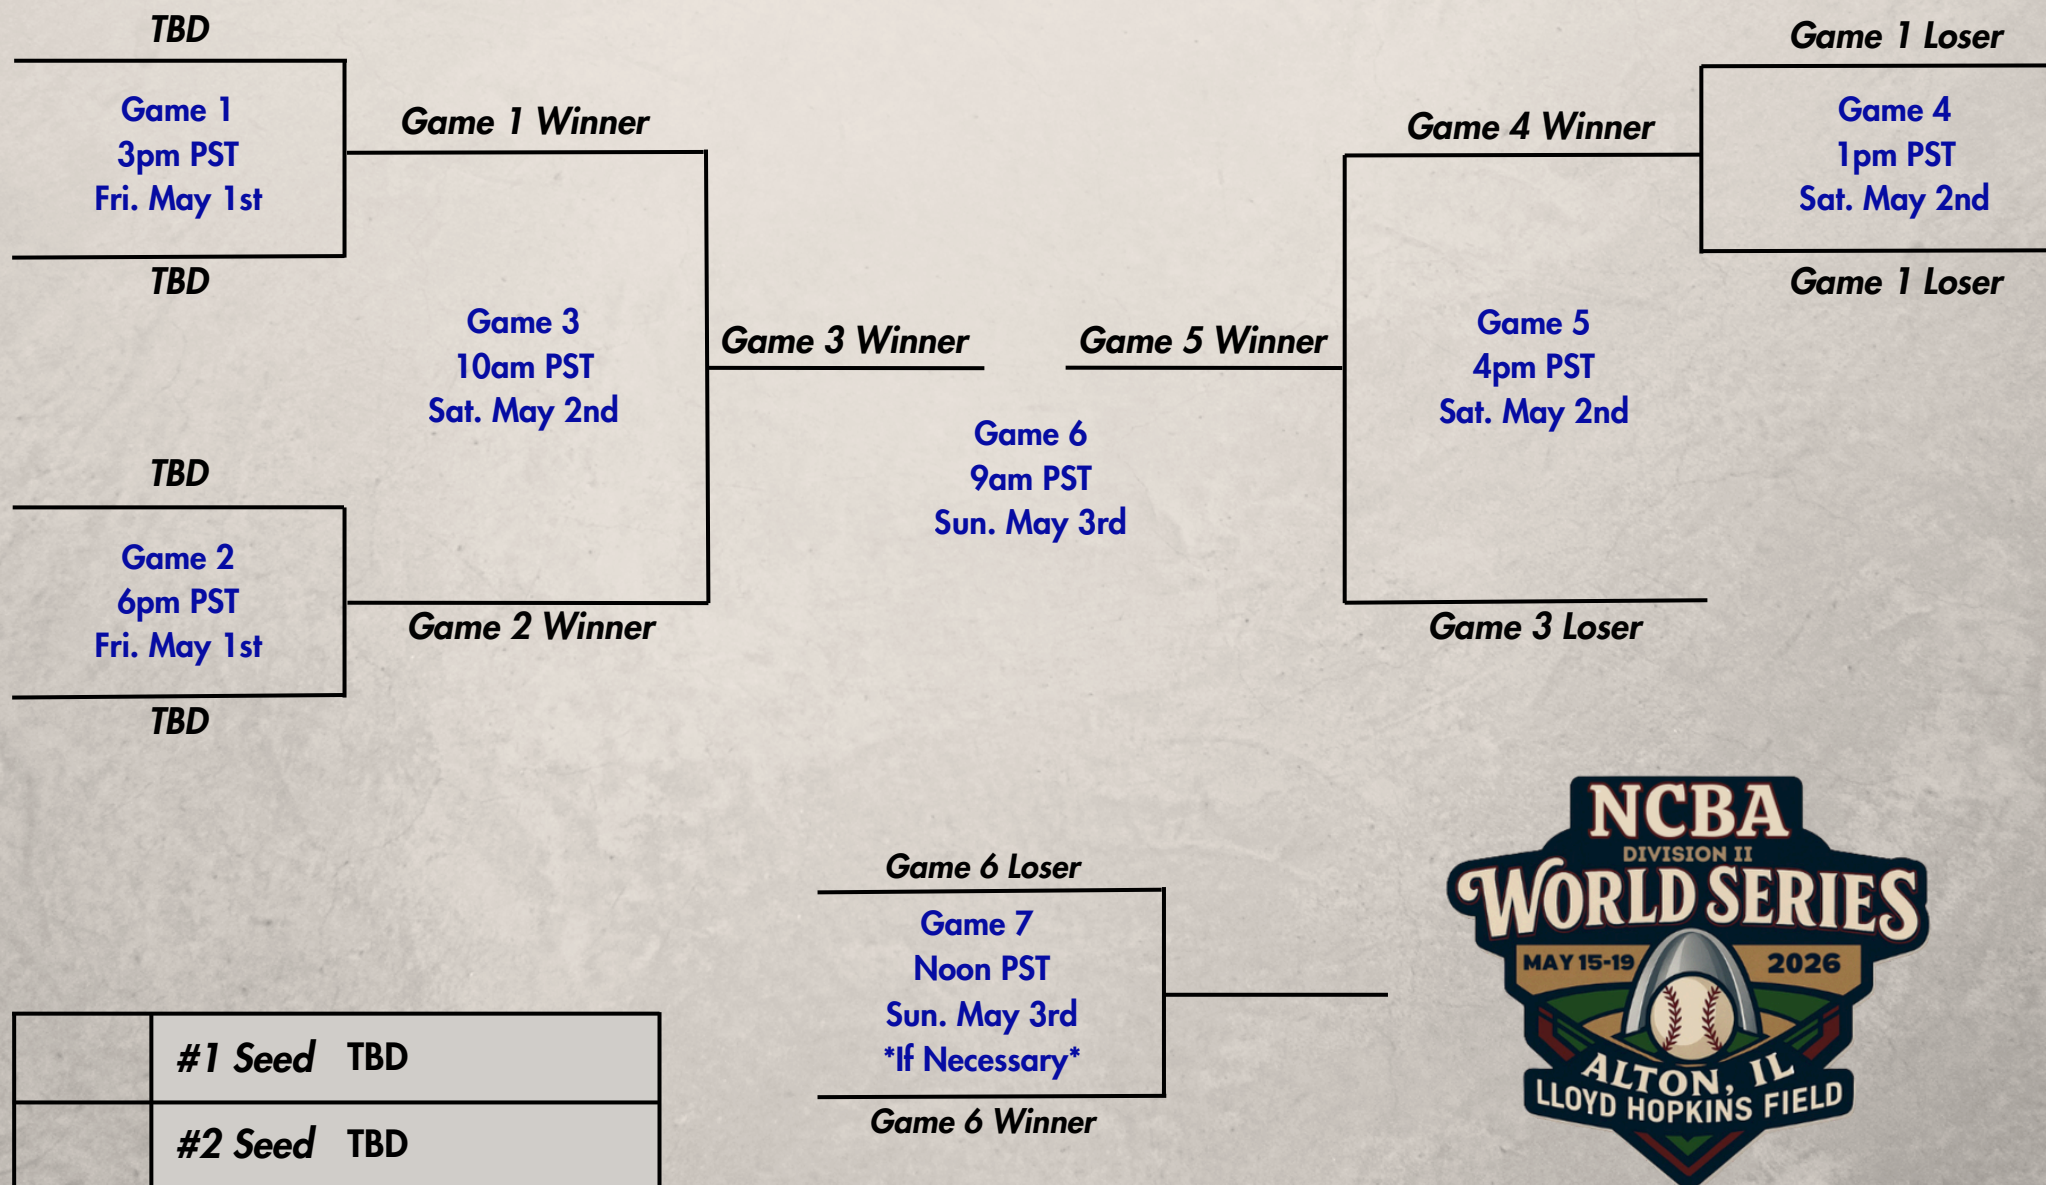

PACIFIC REGIONAL PLAYOFF

PALM SPRINGS STADIUM - PALM SPRINGS, CA

#RoadToAlton

WWW.DIV2.CLUBBASEBALL.ORG

	#1 Seed TBD
	#2 Seed TBD
	#3 Seed TBD
	#4 Seed TBD

Higher seed is home team, unless lower seed has higher tournament winning percentage.

1st round matchups cannot feature two teams from the same conference

*Game 7 is "If Necessary" - Event is Double Elimination