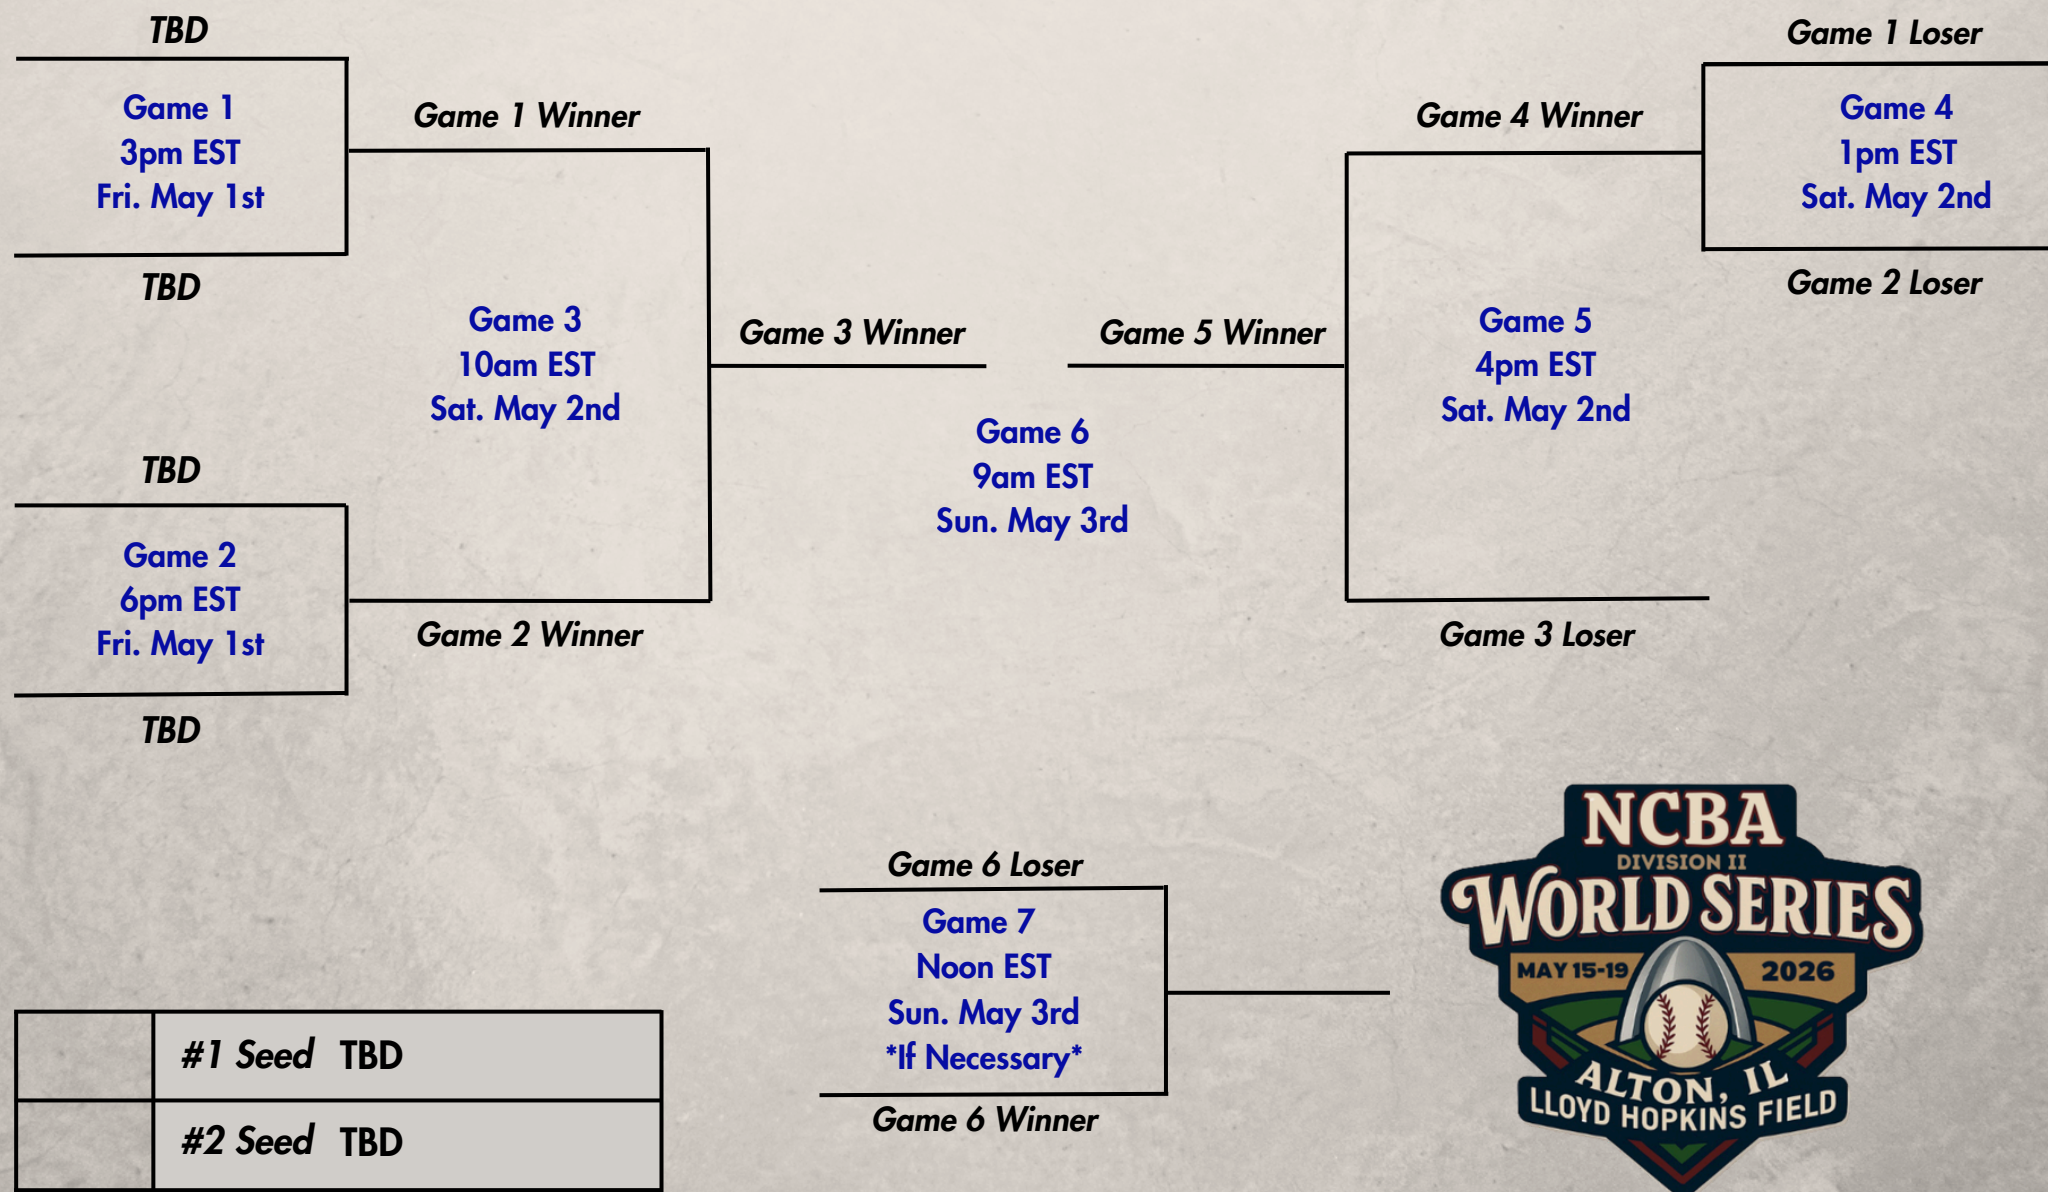

# CHESAPEAKE REGIONAL PLAYOFF

## IN THE NET SPORTS COMPLEX - PALMYRA, PA

#RoadToAlton

THE NCBA

WWW.DIV2.CLUBBASEBALL.ORG

NCBA

NCBA\_BASEBALL

Higher seed is home team, unless lower seed has higher tournament winning percentage.

1st round matchups cannot feature two teams from the same conference

\*Game 7 is "If Necessary" - Event is Double Elimination