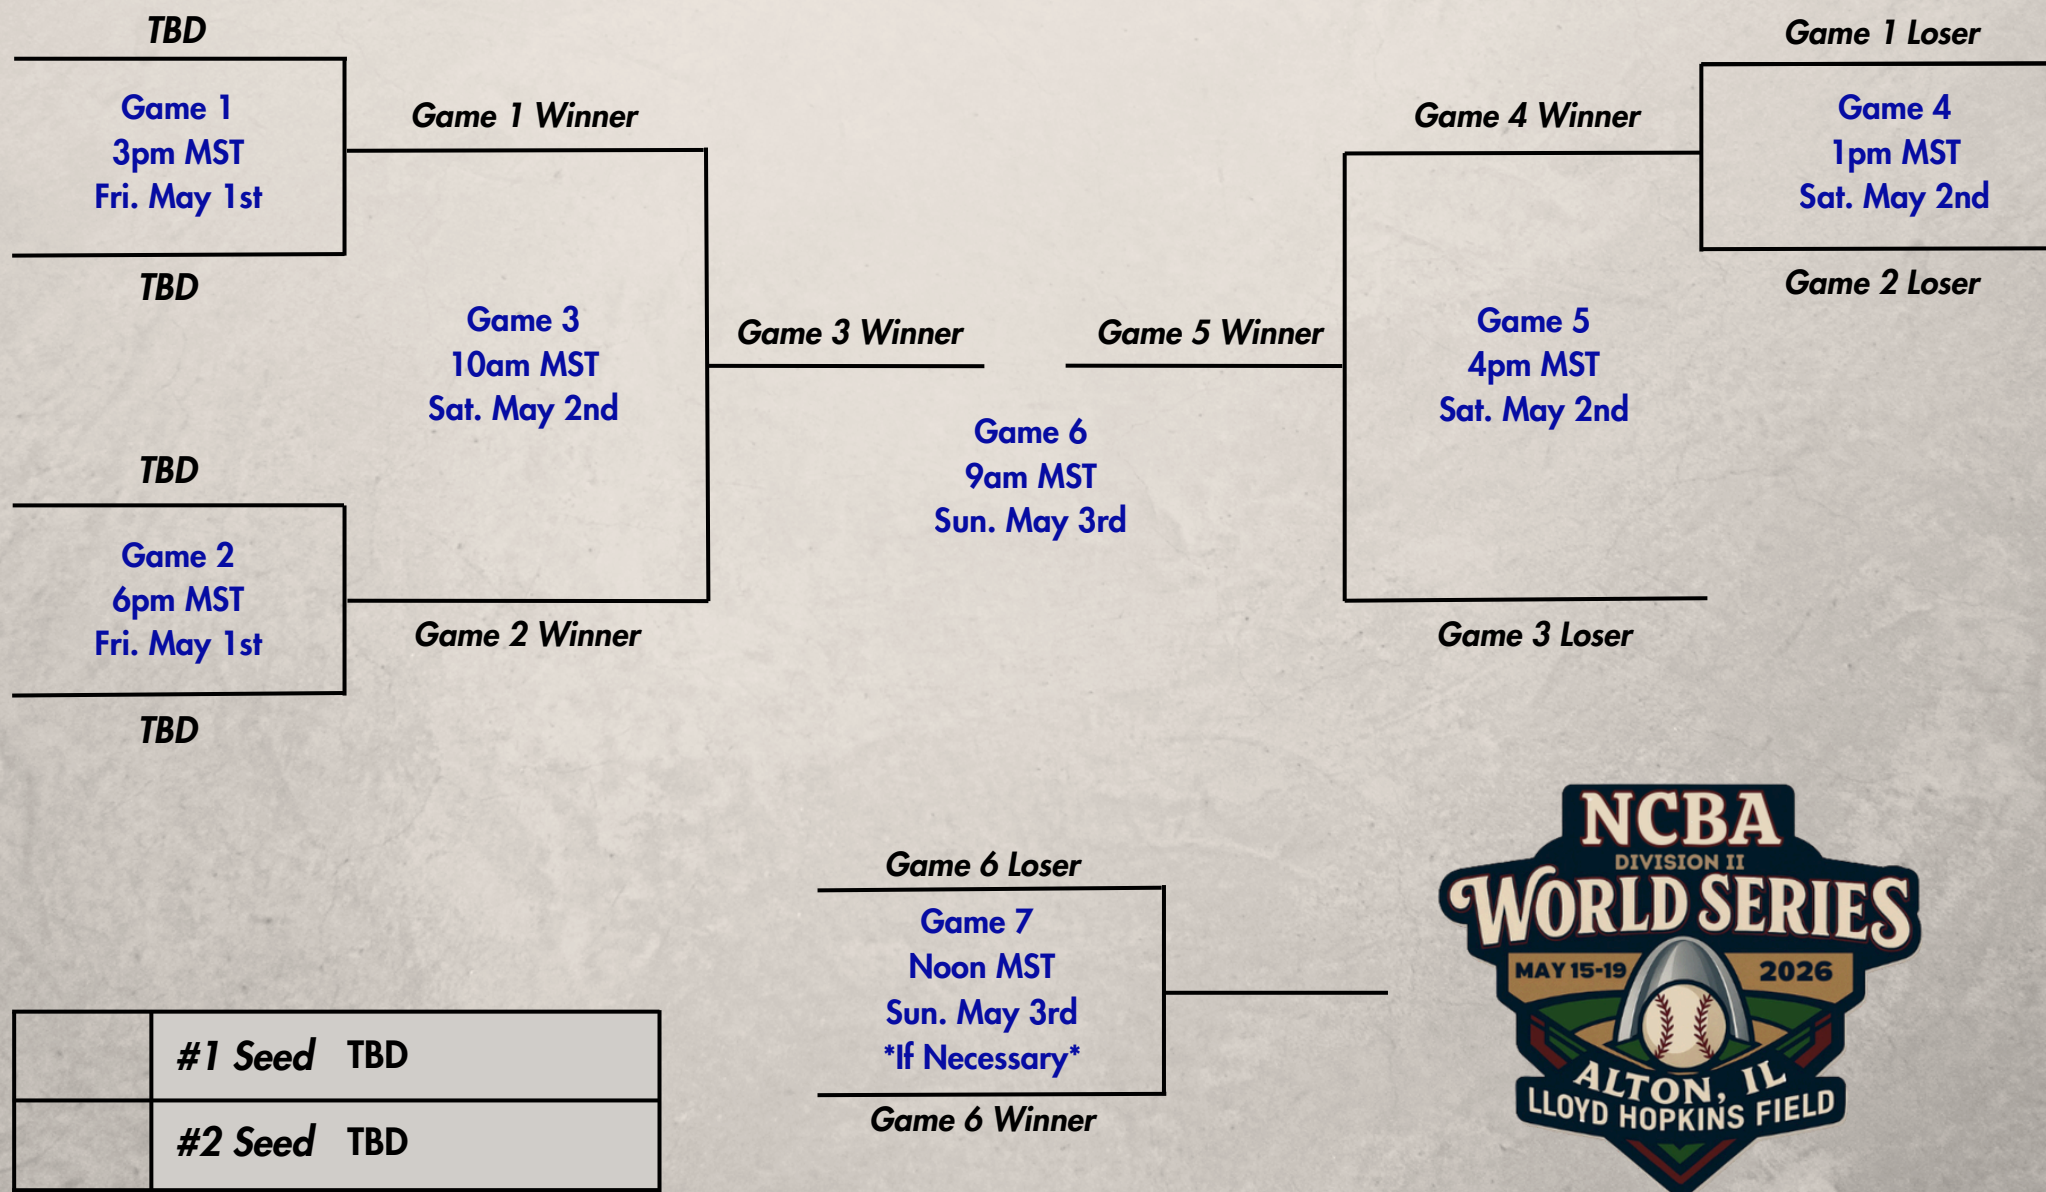

# ROCKY MOUNTAIN REGIONAL PLAYOFF

ZOLLINGER PARK - PROVIDENCE, UT

#RoadToAlton

THE NCBA

WWW.DIV2.CLUBBASEBALL.ORG

NCBA

NCBA\_BASEBALL

	#1 Seed	TBD
	#2 Seed	TBD
	#3 Seed	TBD
	#4 Seed	TBD