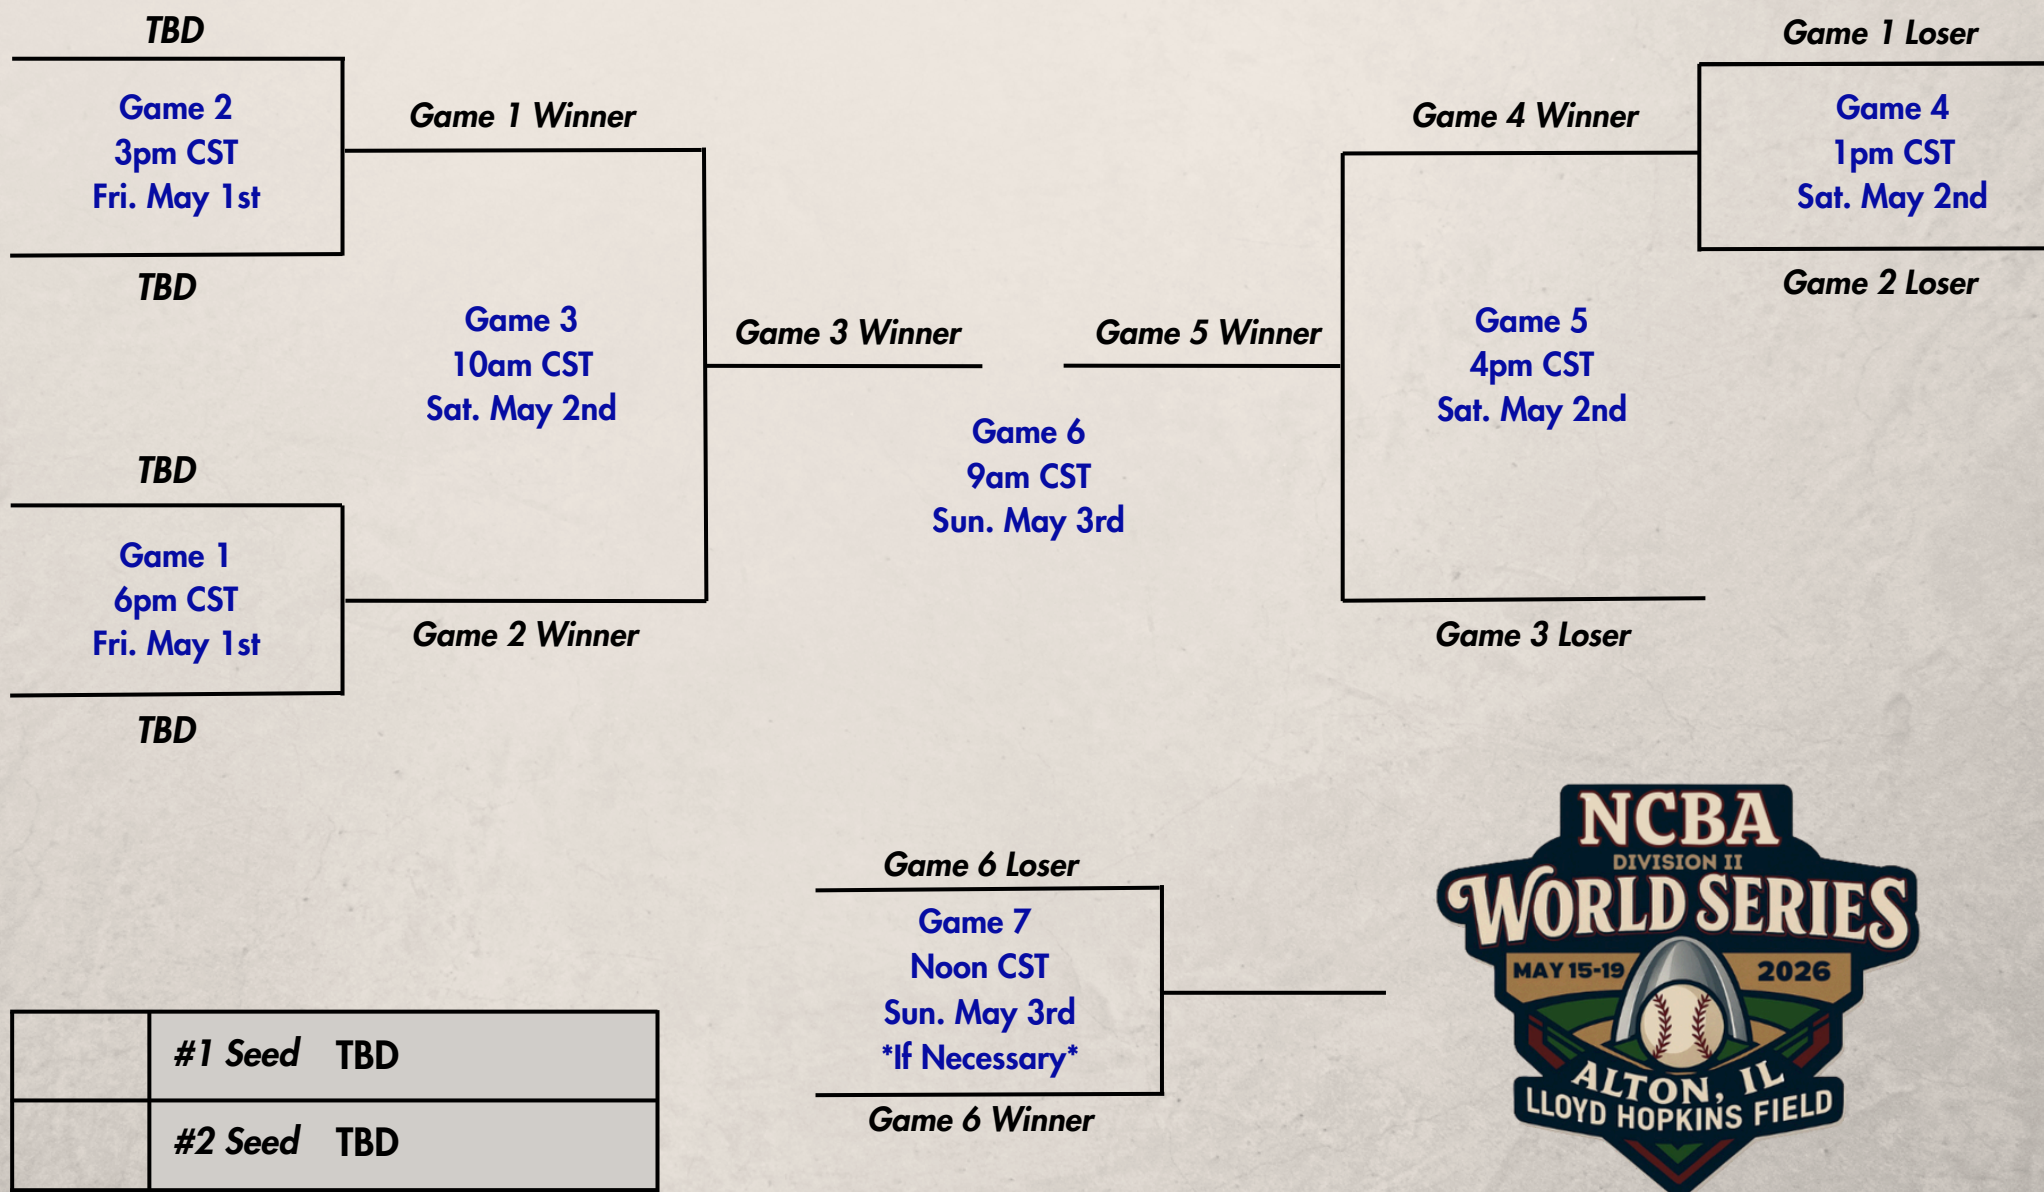

1st round matchups cannot feature two teams from the same conference

\*Game 7 is "If Necessary" - Event is Double Elimination

# GREAT AMERICAN REGIONAL PLAYOFF

VINCE DESALVO STADIUM - NORTH LITTLE ROCK, AR

#RoadToAlton

THE NCBA

WWW.DIV2.CLUBBASEBALL.ORG

NCBA

NCBA\_BASEBALL

	#1 Seed	TBD
	#2 Seed	TBD
	#3 Seed	TBD
	#4 Seed	TBD