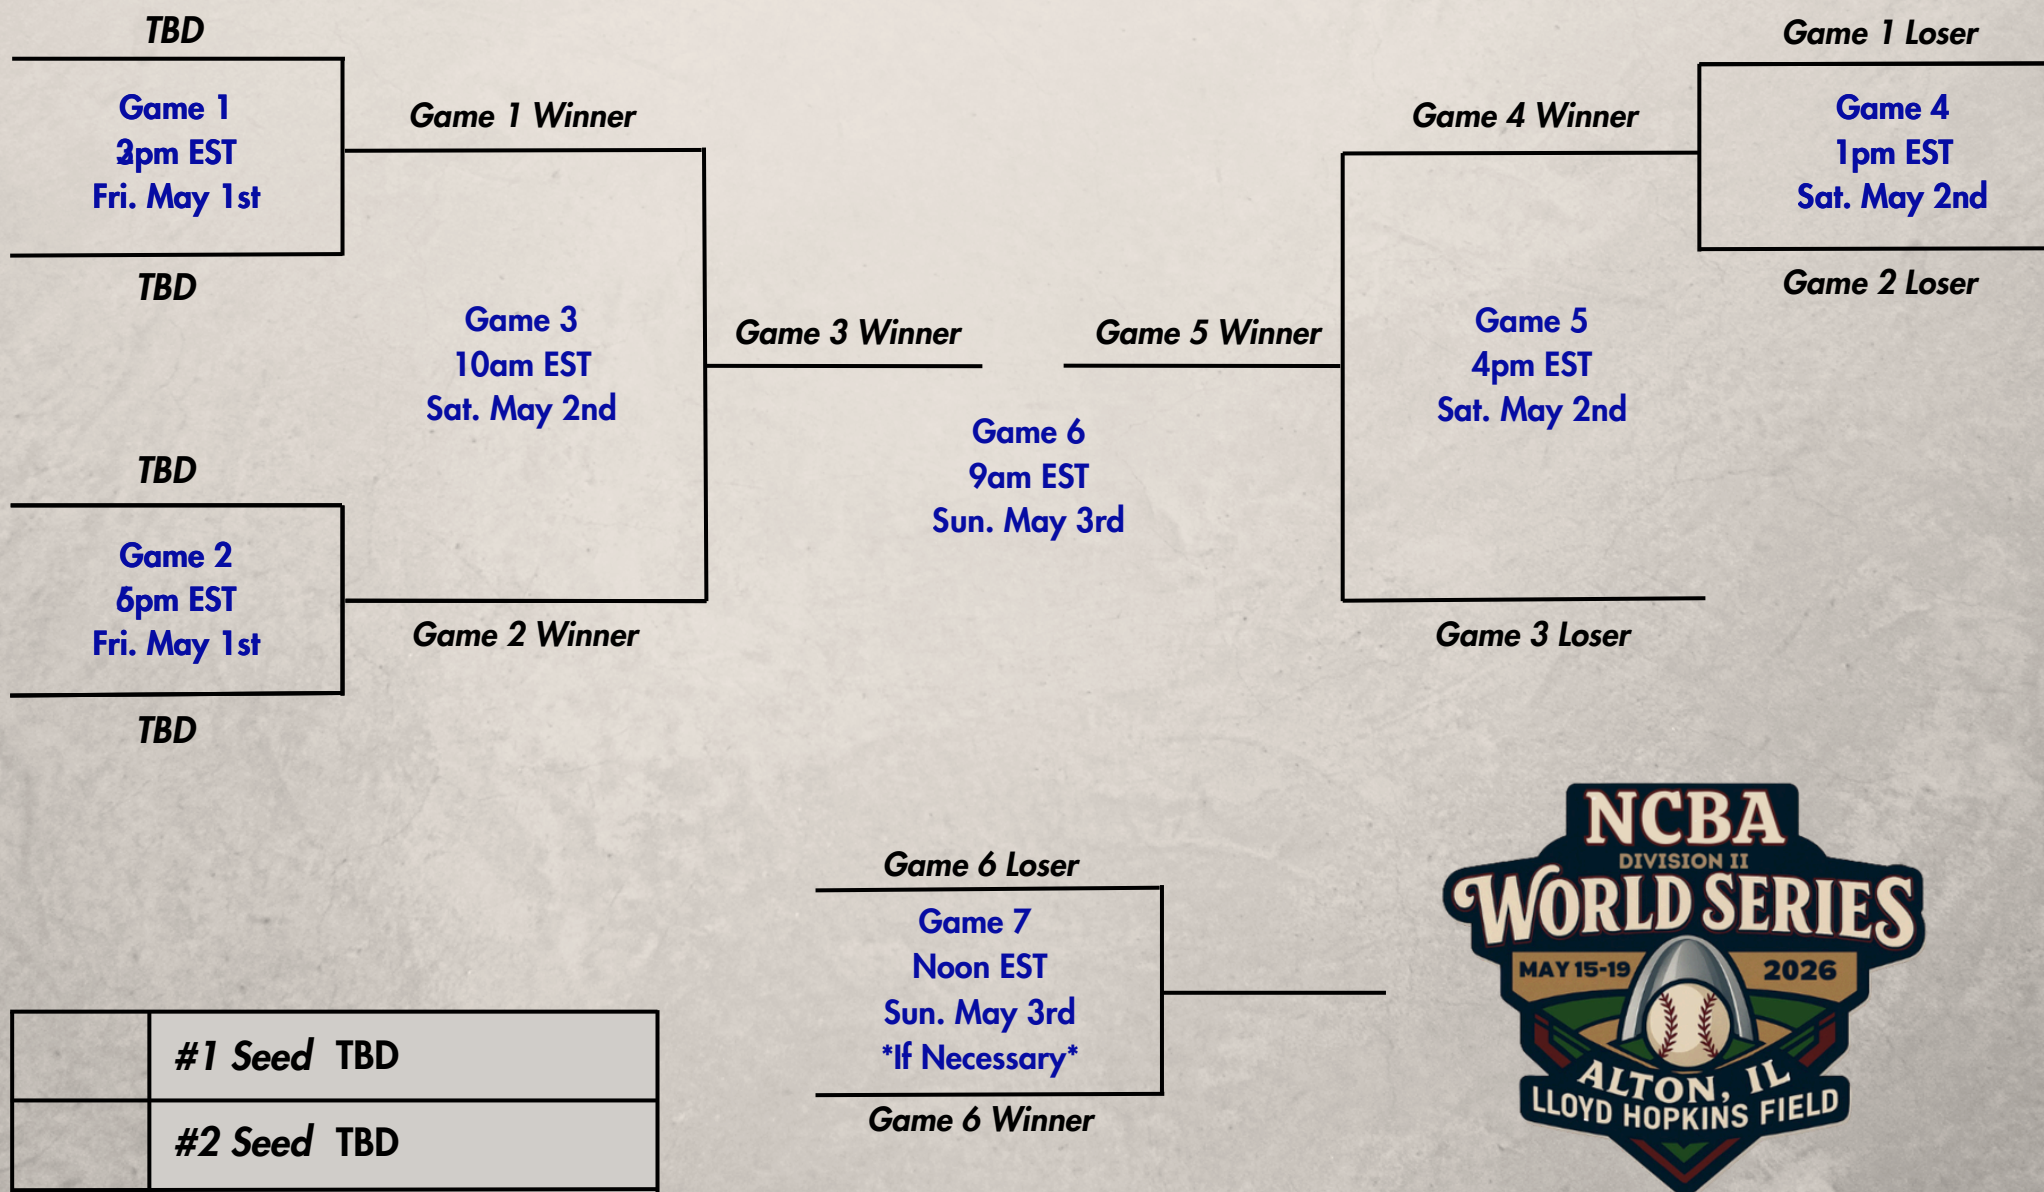

\*Game 7 is "If Necessary" - Event is Double Elimination

## VERDERY FIELD - AUGUSTA, GA

#RoadToAlton

THE NCBA

WWW.DIV2.CLUBBASEBALL.ORG

NCBA

NCBA\_BASEBALL

	#1 Seed TBD
	#2 Seed TBD
	#3 Seed TBD
	#4 Seed TBD

Higher seed is home team, unless lower seed has higher tournament winning percentage.

1st round matchups cannot feature two teams from the same conference

\*Game 7 is "If Necessary" - Event is Double Elimination