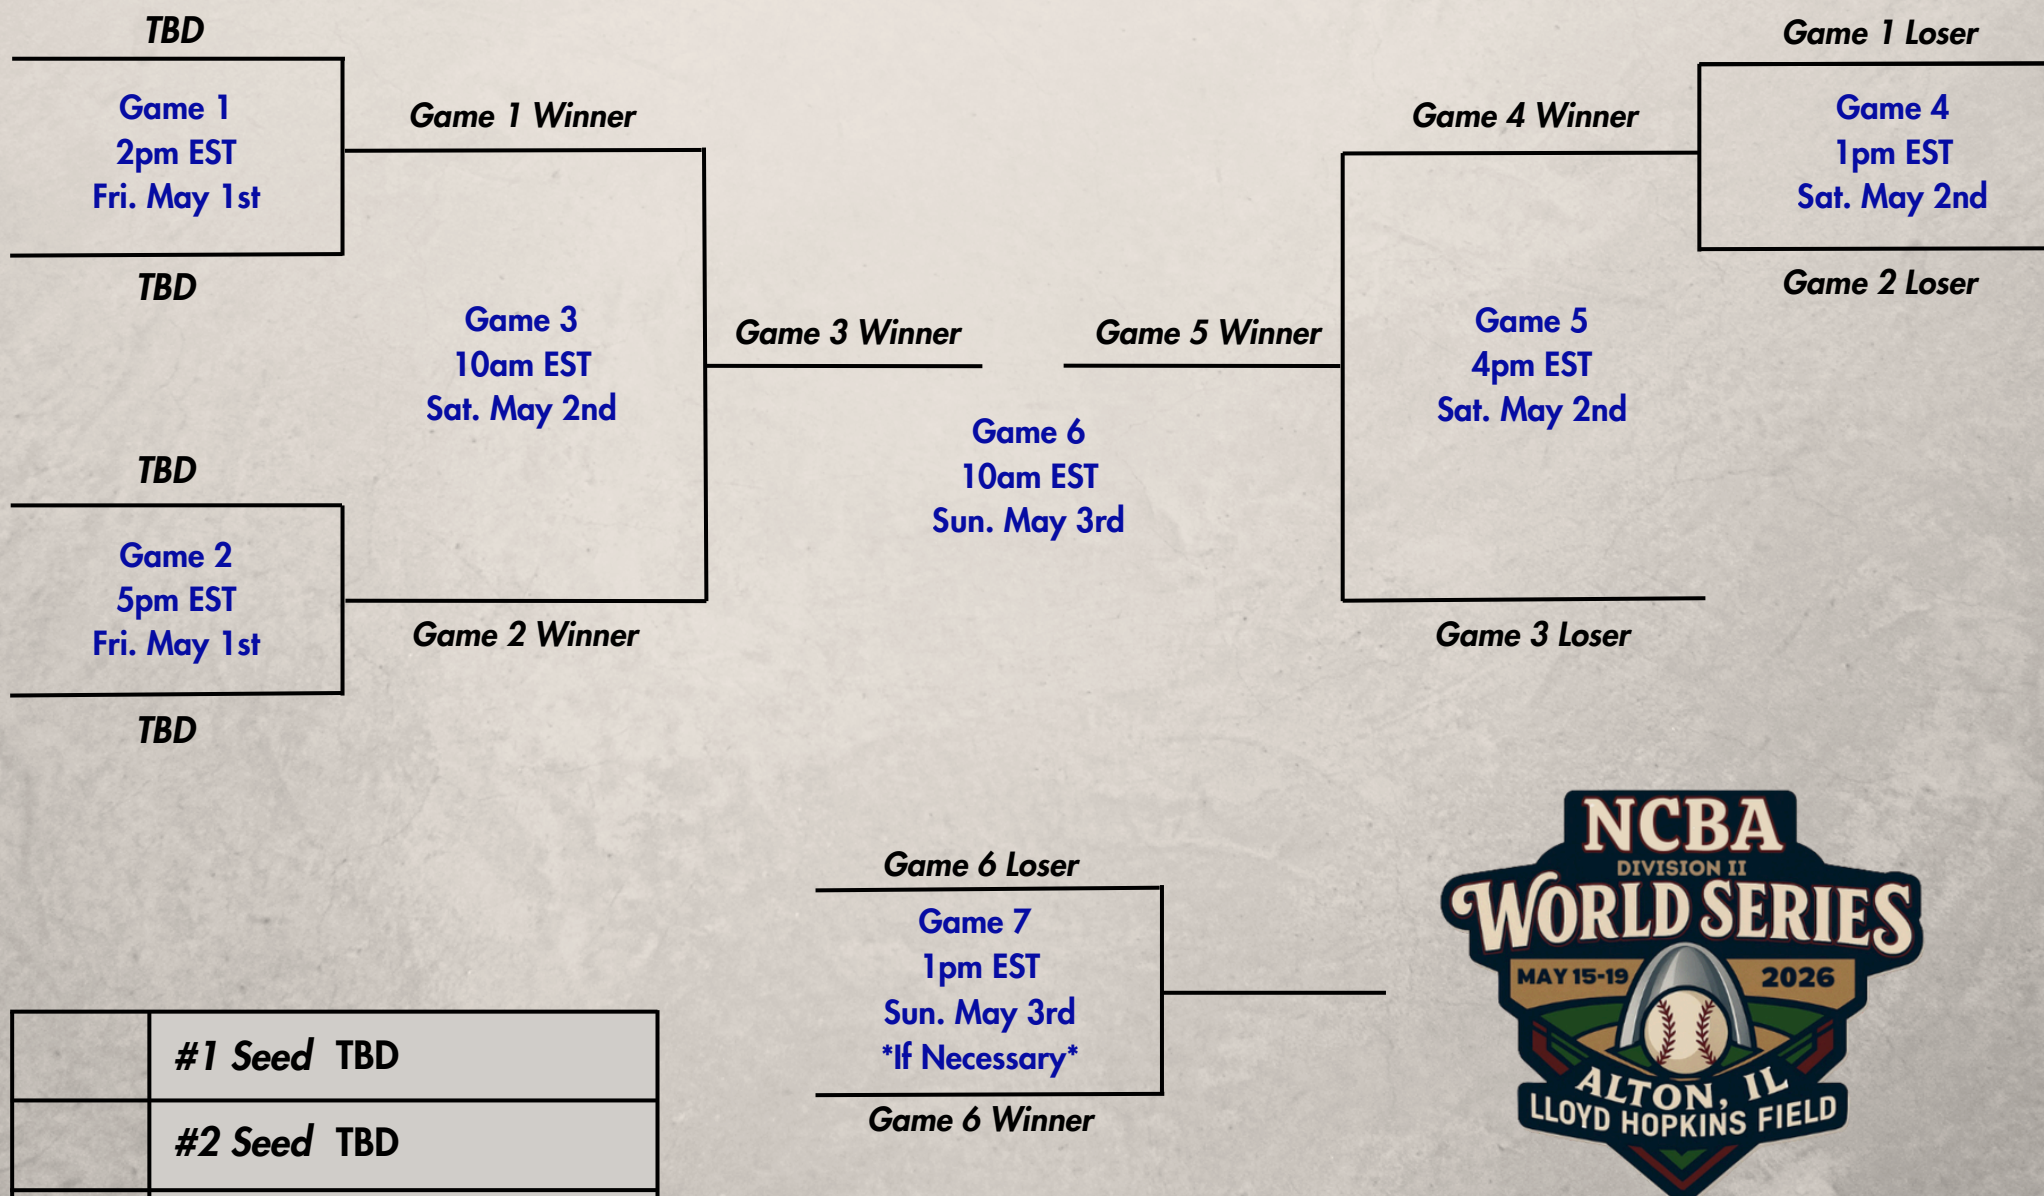

NEW ENGLAND REGIONAL PLAYOFF

GUTCHESS LUMBER SPORTS COMPLEX - CORTLAND, NY

#RoadToAlton

THE NCBA

WWW.DIV2.CLUBBASEBALL.ORG

NCBA

NCBA_BASEBALL

Higher seed is home team, unless lower seed has higher tournament winning percentage.

1st round matchups cannot feature two teams from the same conference

*Game 7 is "If Necessary" - Event is Double Elimination