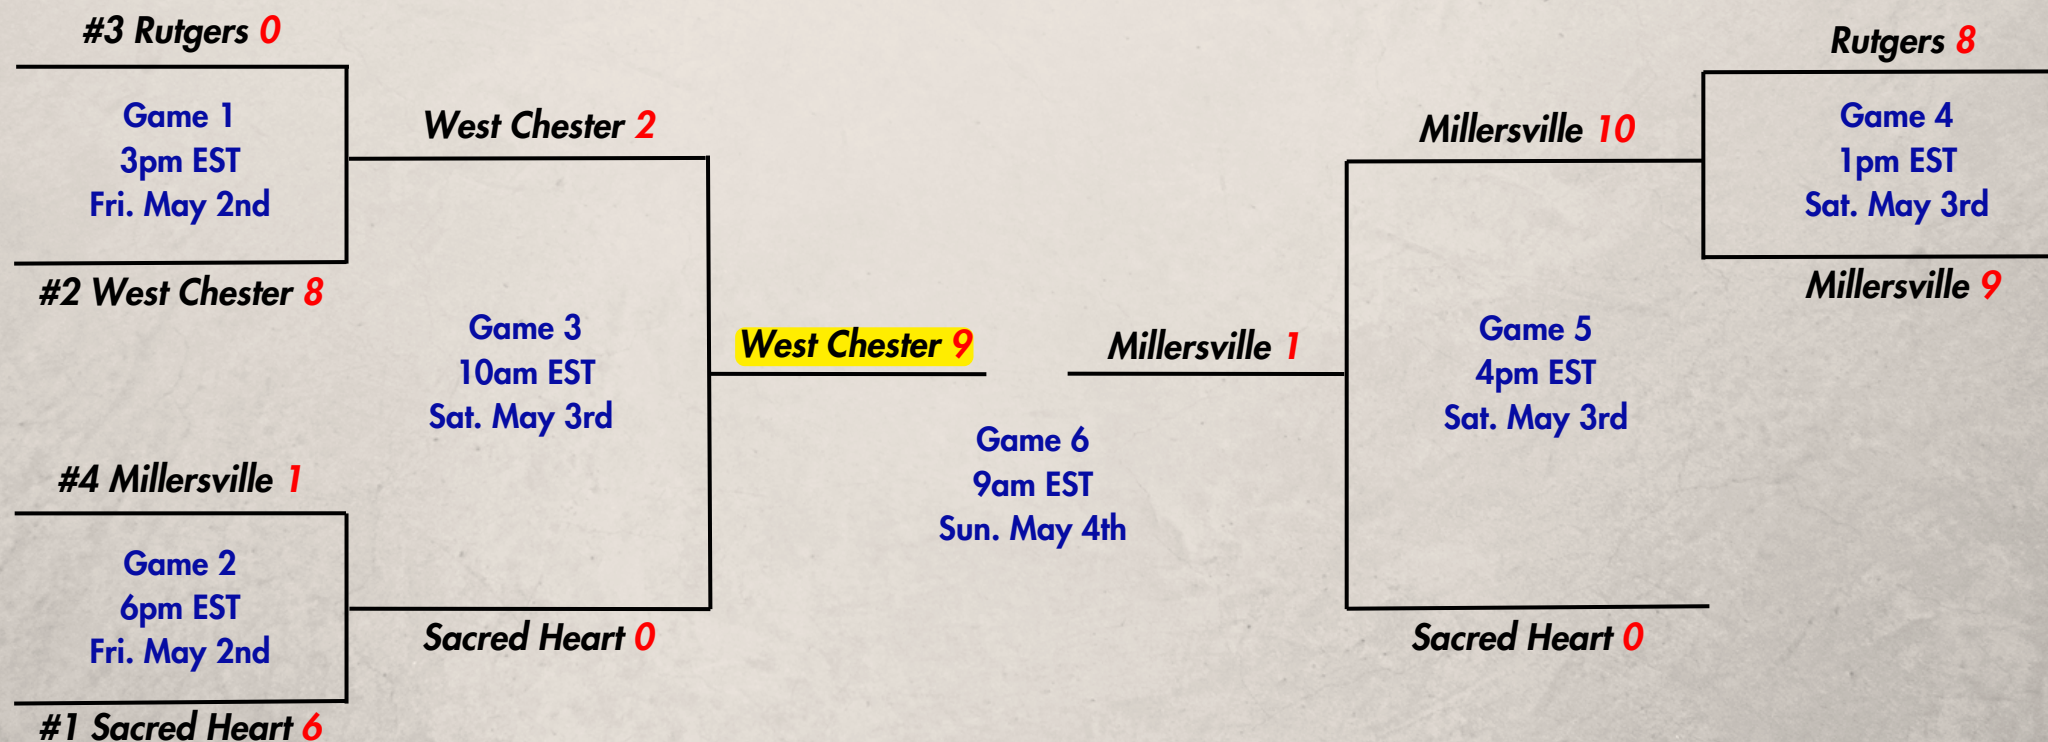

CHESAPEAKE REGIONAL PLAYOFF

STERN FIELD - DUBOIS, PA

#RoadToAlton

THE NCBA

WWW.DIV2.CLUBBASEBALL.ORG

NCBA

NCBA_BASEBALL

	#1 Seed Sacred Heart Univ
	#2 Seed West Chester Univ.
	#3 Seed Rutgers Univ.
	#4 Seed Millersville Univ.

Higher seed is home team, unless lower seed has higher tournament winning percentage.

1st round matchups cannot feature two teams from the same conference

*Game 7 is "If Necessary" - Event is Double Elimination