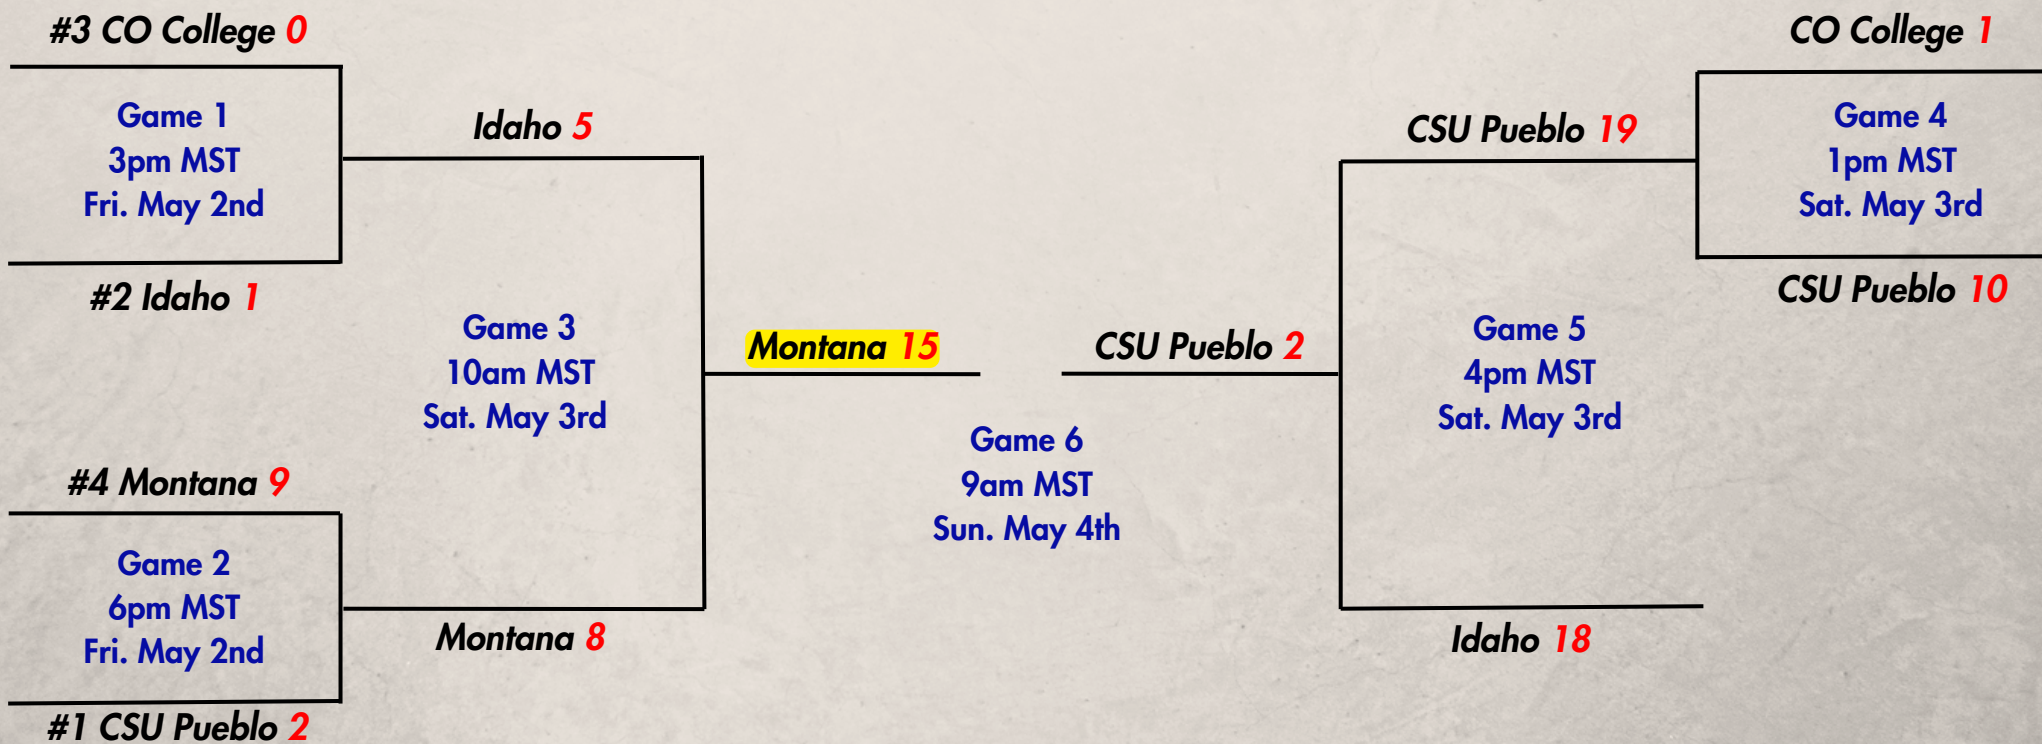

ROCKY MOUNTAIN REGIONAL PLAYOFF

RICHARD V. HANSEN BALLPARK - SMITHFIELD, UT

#RoadToAlton

THE NCBA

WWW.DIV2.CLUBBASEBALL.ORG

NCBA

NCBA_BASEBALL

	#1 Seed CO State - Pueblo
	#2 Seed Univ. of Idaho
	#3 Seed Colorado College
	#4 Seed Univ. of Montana