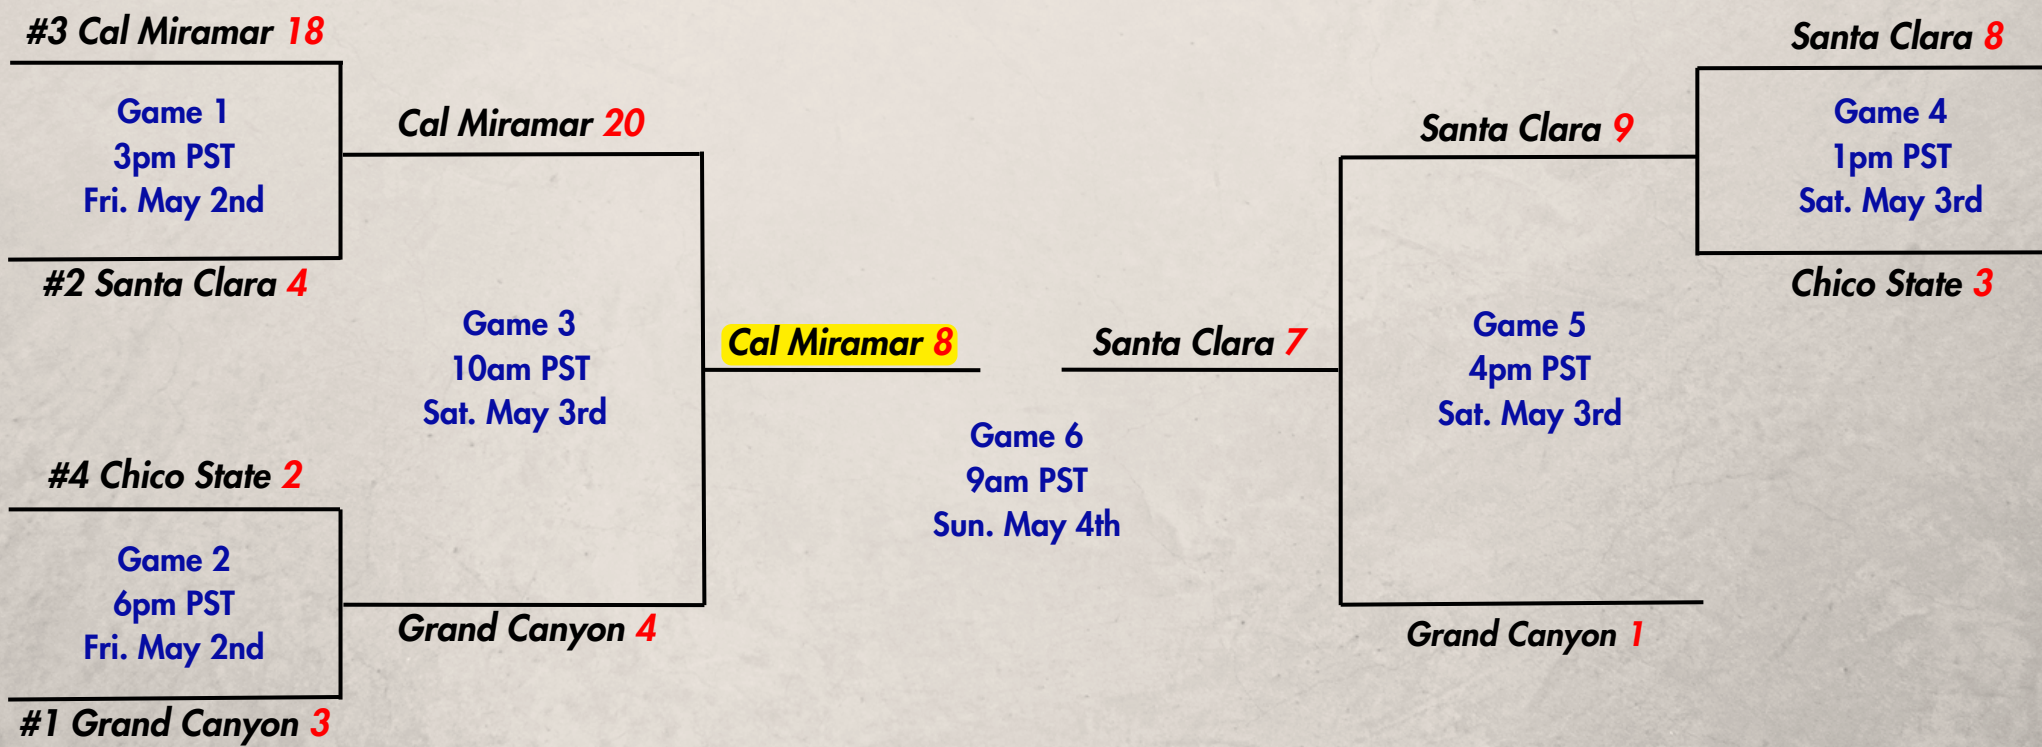

PACIFIC REGIONAL PLAYOFF

PALM SPRINGS STADIUM - PALM SPRINGS, CA

#RoadToAlton

THE NCBA

WWW.DIV2.CLUBBASEBALL.ORG

NCBA

NCBA_BASEBALL

	#1 Seed	Grand Canyon
	#2 Seed	Santa Clara
	#3 Seed	Cal Miramar
	#4 Seed	Chico State