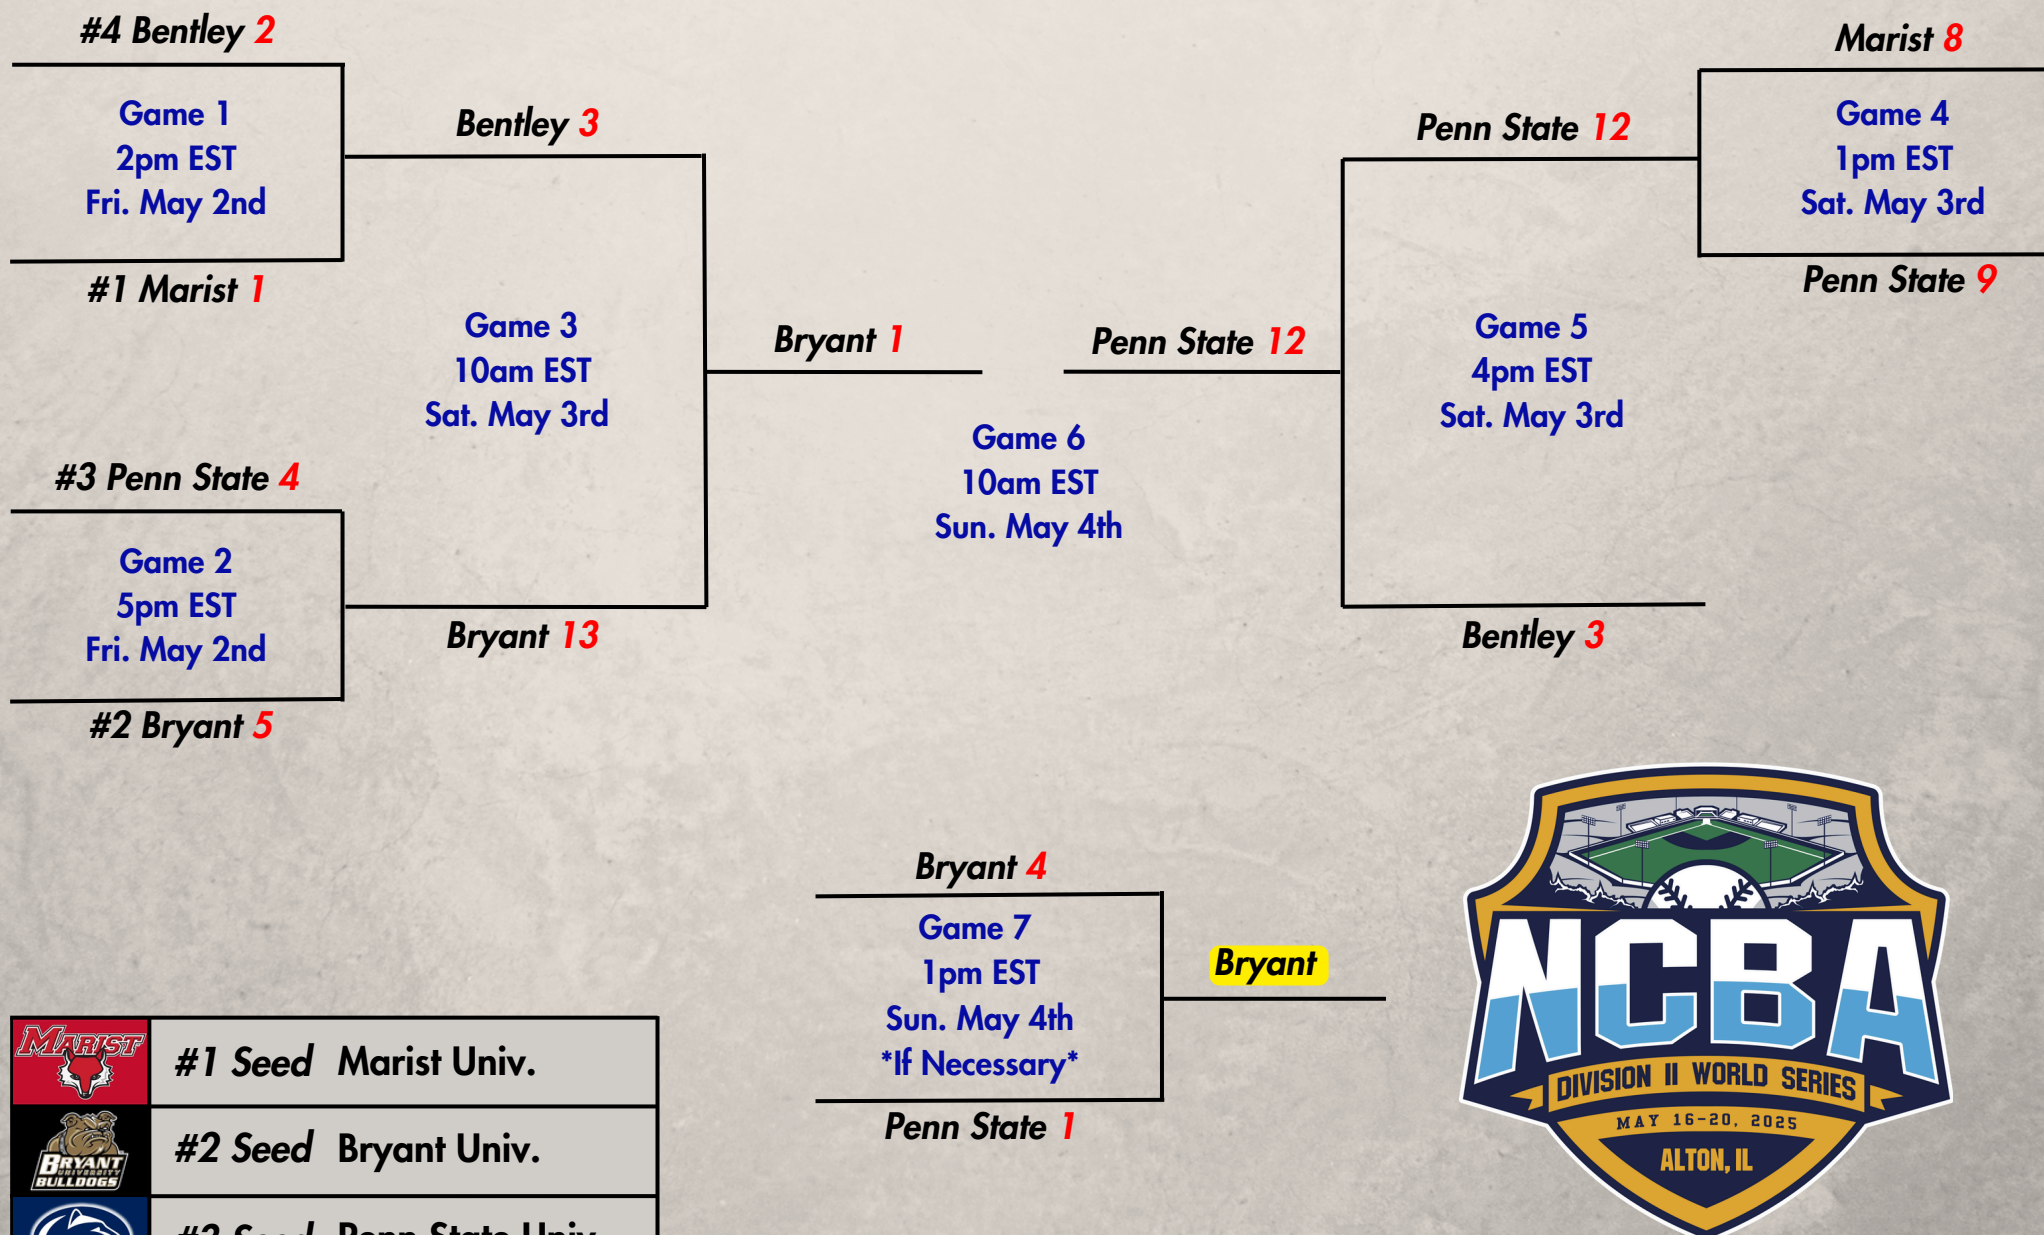

UH - Downtown 8

Game 5
4pm CST
Sat. May 3rd

Lone Star 3

UH - Downtown 11

Game 4
1pm CST
Sat. May 3rd

Arkansas 2

Kansas State 7

Game 7
Noon CST
Sun. May 4th
If Necessary

UH - Downtown

UH - Downtown 8

	#1 Seed Lone Star College
	#2 Seed Kansas St. Univ.
	#3 Seed Houston - Downtown
	#4 Seed Univ. of Arkansas

Higher seed is home team, unless lower seed has higher tournament winning percentage.

1st round matchups cannot feature two teams from the same conference

*Game 7 is "If Necessary" - Event is Double Elimination

NEW ENGLAND REGIONAL PLAYOFF

GUTCHESS LUMBER SPORTS COMPLEX - CORTLAND, NY

#RoadToAlton

THENCBA

WWW.DIV2.CLUBBASEBALL.ORG

NCBA

NCBA_BASEBALL

	#1 Seed Marist Univ.
	#2 Seed Bryant Univ.
	#3 Seed Penn State Univ.
	#4 Seed Bentley Univ.

Higher seed is home team, unless lower seed has higher tournament winning percentage.