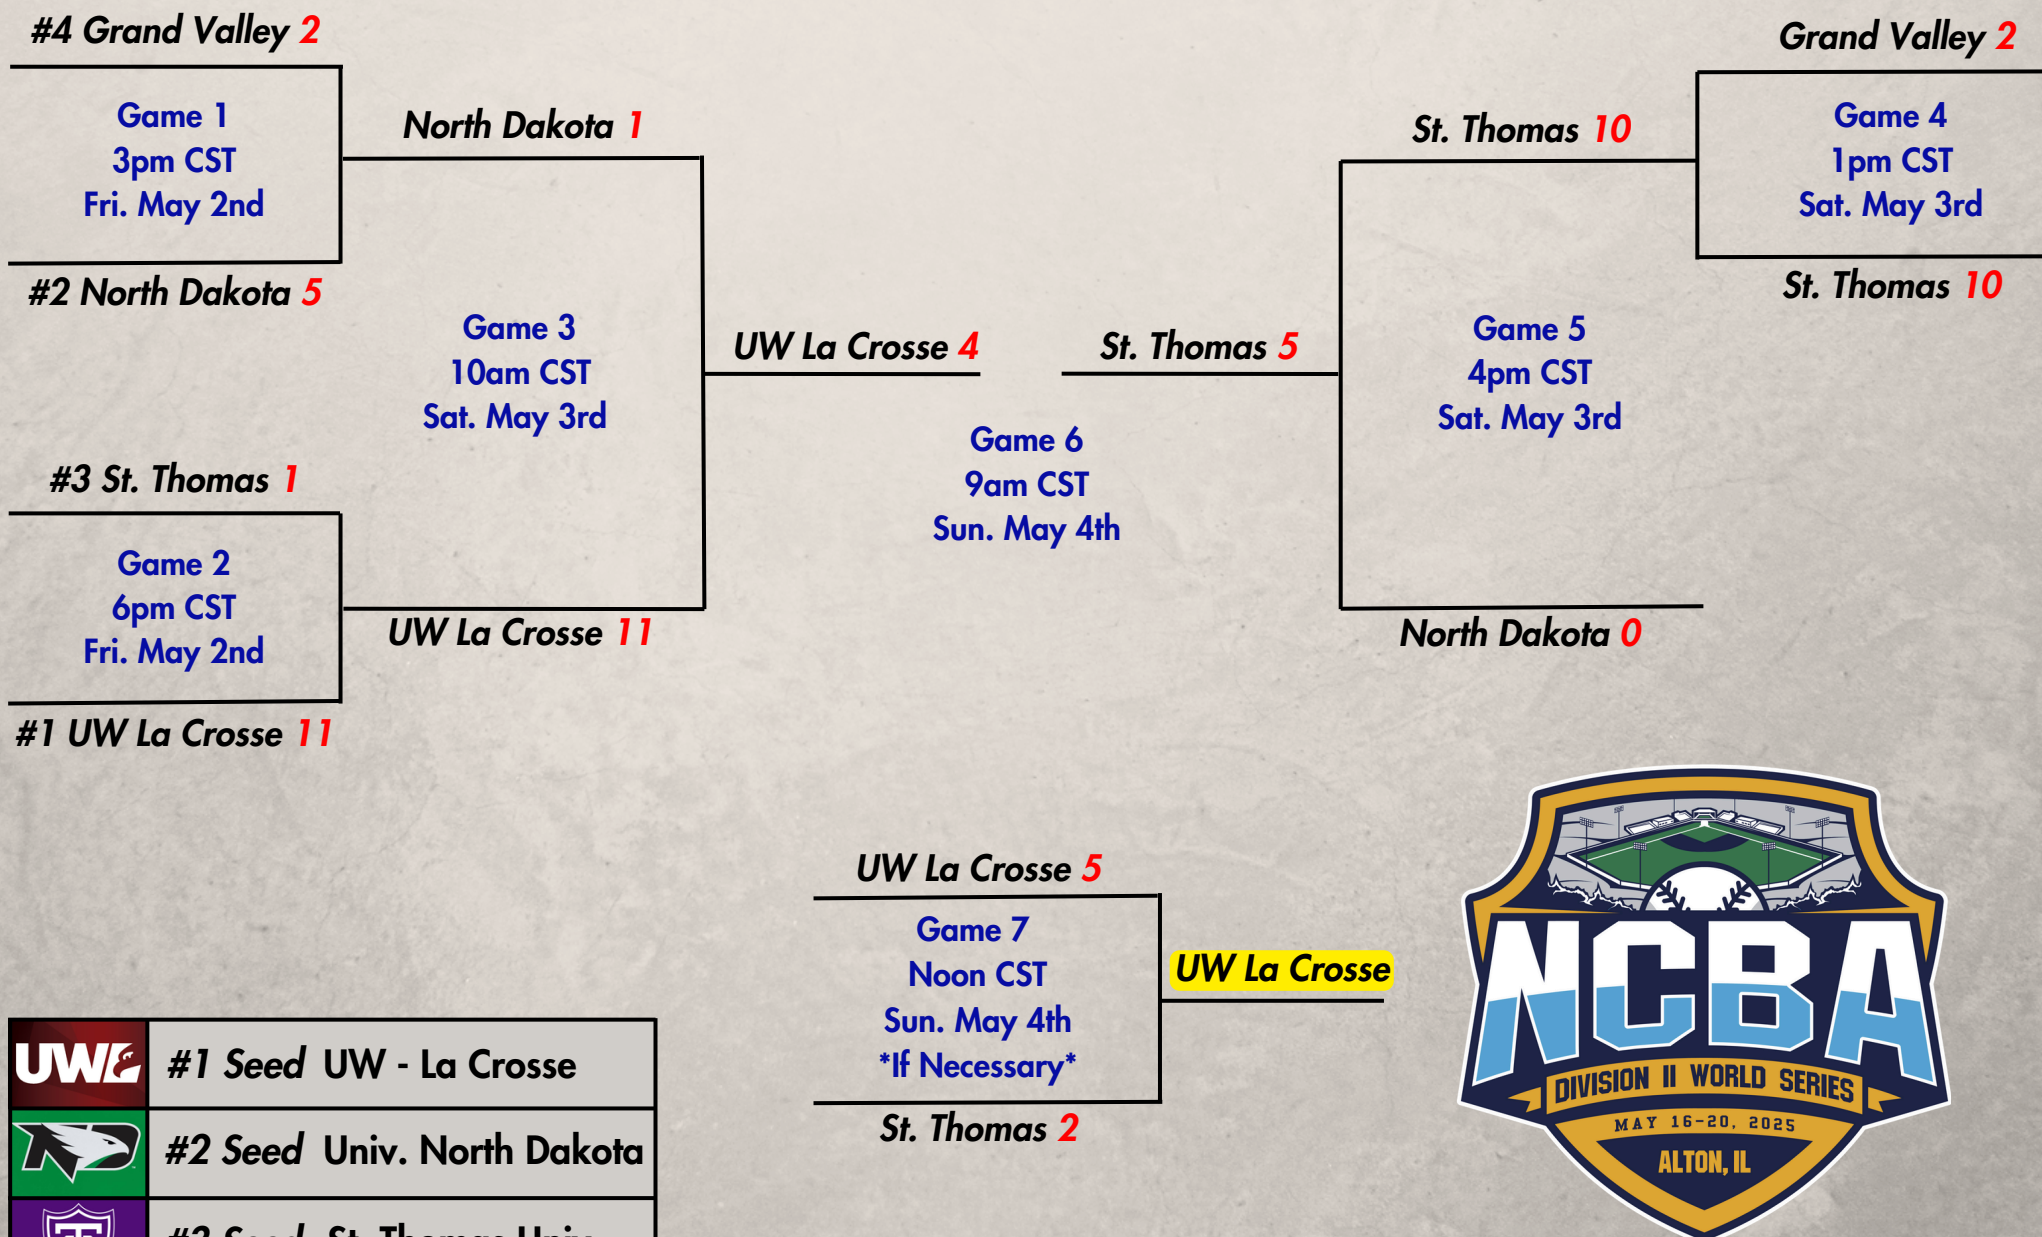

	#1 Seed Ohio State Univ.
	#2 Seed Salisbury Univ.
	#3 Seed Kent State Univ.
	#4 Seed West Virginia Univ.

Higher seed is home team, unless lower seed has higher tournament winning percentage.

1st round matchups cannot feature two teams from the same conference

*Game 7 is "If Necessary" - Event is Double Elimination

NORTHERN PLAINS REGIONAL PLAYOFF

GUS THOMPSON FIELD - WAUPUN, WI

#RoadToAlton

THE NCBA

WWW.DIV2.CLUBBASEBALL.ORG

NCBA

NCBA_BASEBALL