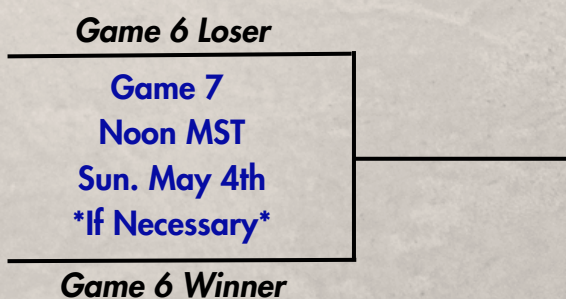

ROCKY MOUNTAIN REGIONAL PLAYOFF

RICHARD V. HANSEN BALLPARK - SMITHFIELD, UT

#RoadToAlton

THE NCBA

WWW.DIV2.CLUBBASEBALL.ORG

NCBA

NCBA_BASEBALL

	#1 Seed CO State - Pueblo
	#2 Seed Univ. of Idaho
	#3 Seed Colorado College
	#4 Seed Univ. of Montana