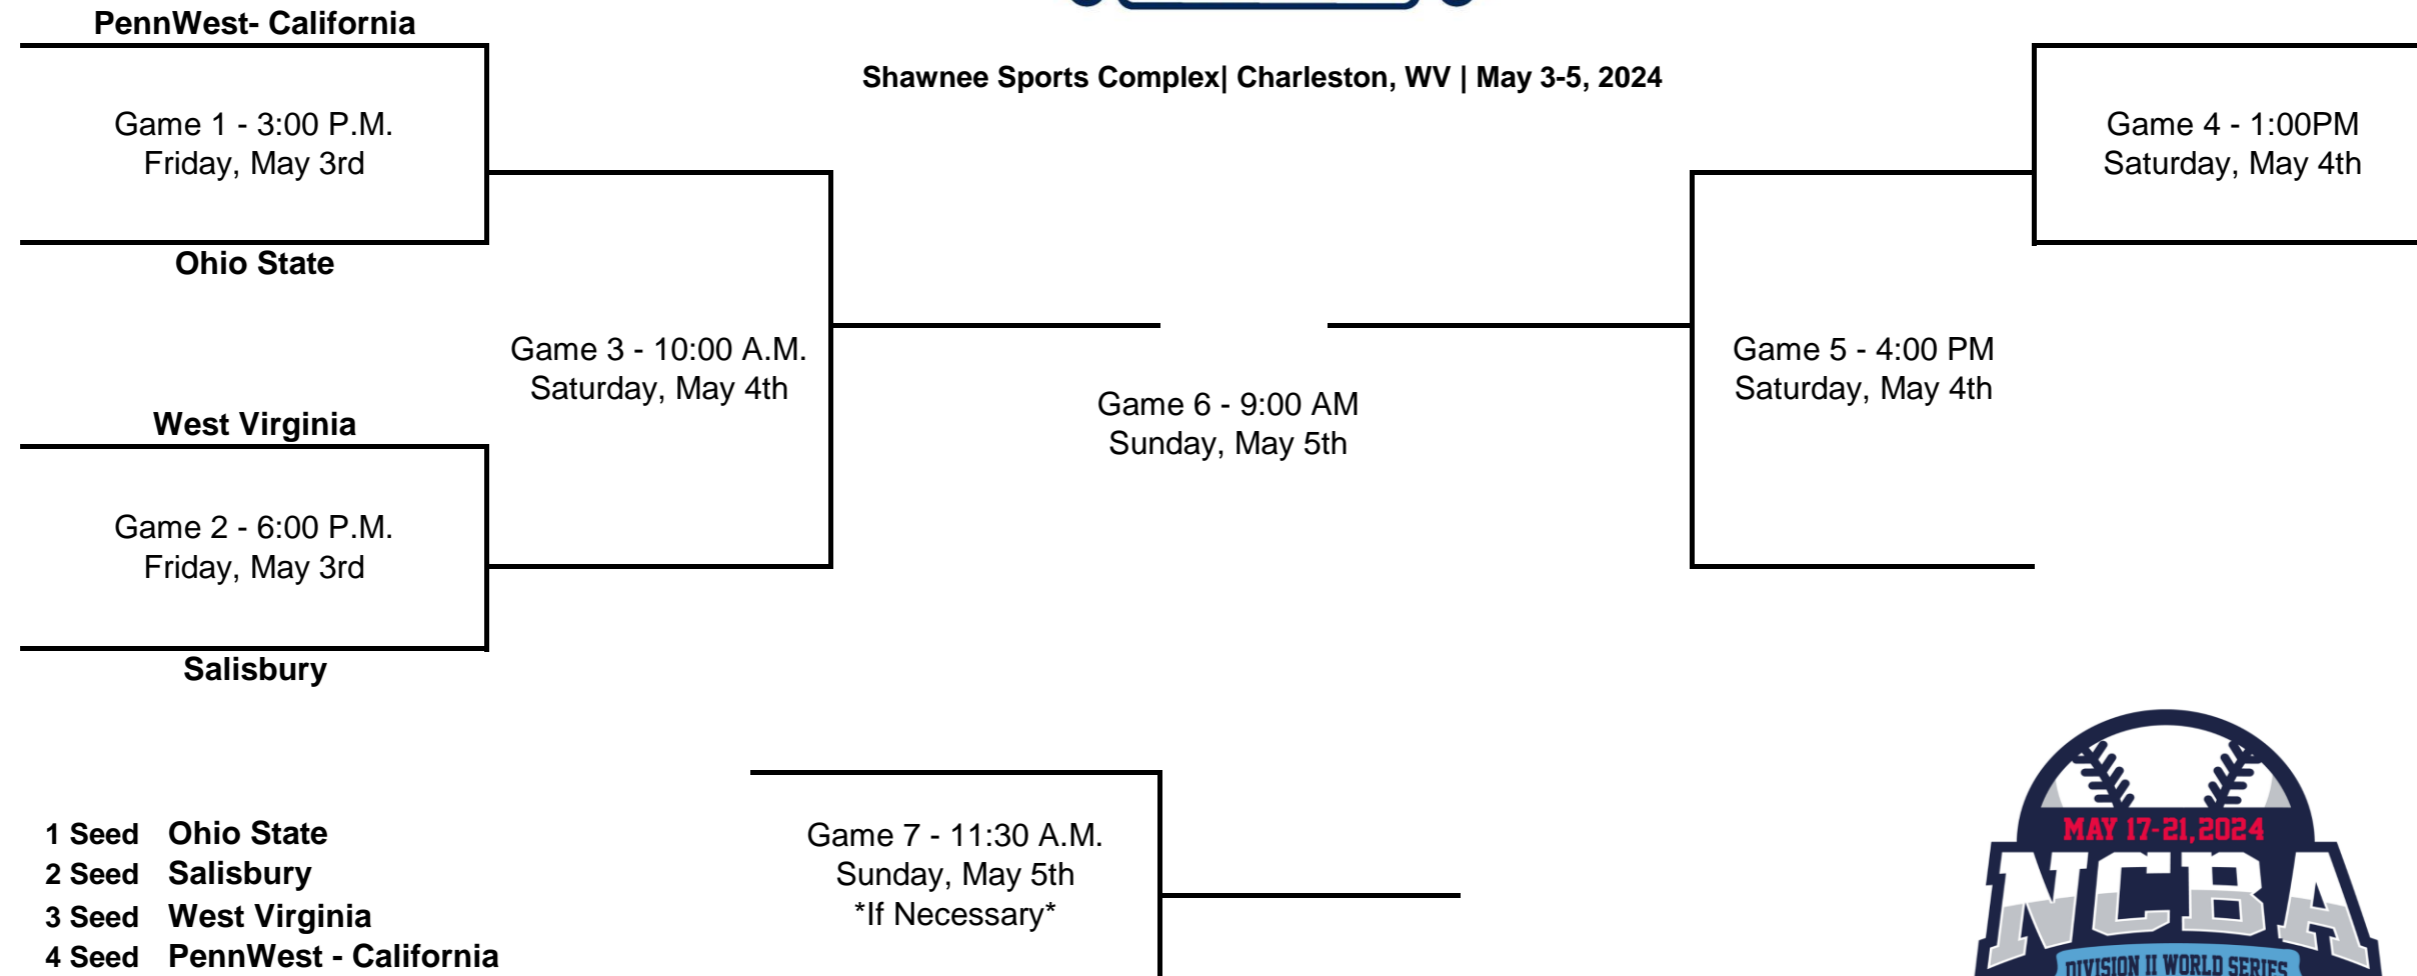

Stern Family Field | DuBois, PA | May 3-5, 2024

- 1 Seed Penn State
- 2 Seed West Chester
- 3 Seed Montclair State
- 4 seed Stevenson

*Higher Seed is always HOME unless lower seed has higher tournament winning %
 *Double Elimination Format

PRESENTED BY: **WELLS FARGO**
Advisors

Legion Field | Greenwood, SC | May 3-5, 2024

- 1 Seed High Point
- 2 Seed Central Florida
- 3 Seed North Georgia
- 4 seed Georgia Southern

*Higher Seed is always HOME unless lower seed has higher tournament winning %
 *Double Elimination Format

PRESENTED BY: WELLS FARGO Advisors

Gutchess Lumber Sports Complex | Cortland, NY | May 3-5, 2024

- 1 Seed Suny Cortland
- 2 Seed Marist
- 3 Seed Merrimack
- 4 seed Stony Brook

*Higher Seed is always HOME unless lower seed has higher tournament winning %
 *Double Elimination Format

PRESENTED BY: **WELLS FARGO**
Advisors

Shawnee Sports Complex | Charleston, WV | May 3-5, 2024

- 1 Seed Ohio State
- 2 Seed Salisbury
- 3 Seed West Virginia
- 4 Seed PennWest - California

*Higher Seed is always HOME unless lower seed has higher tournament winning %
 *Double Elimination Format