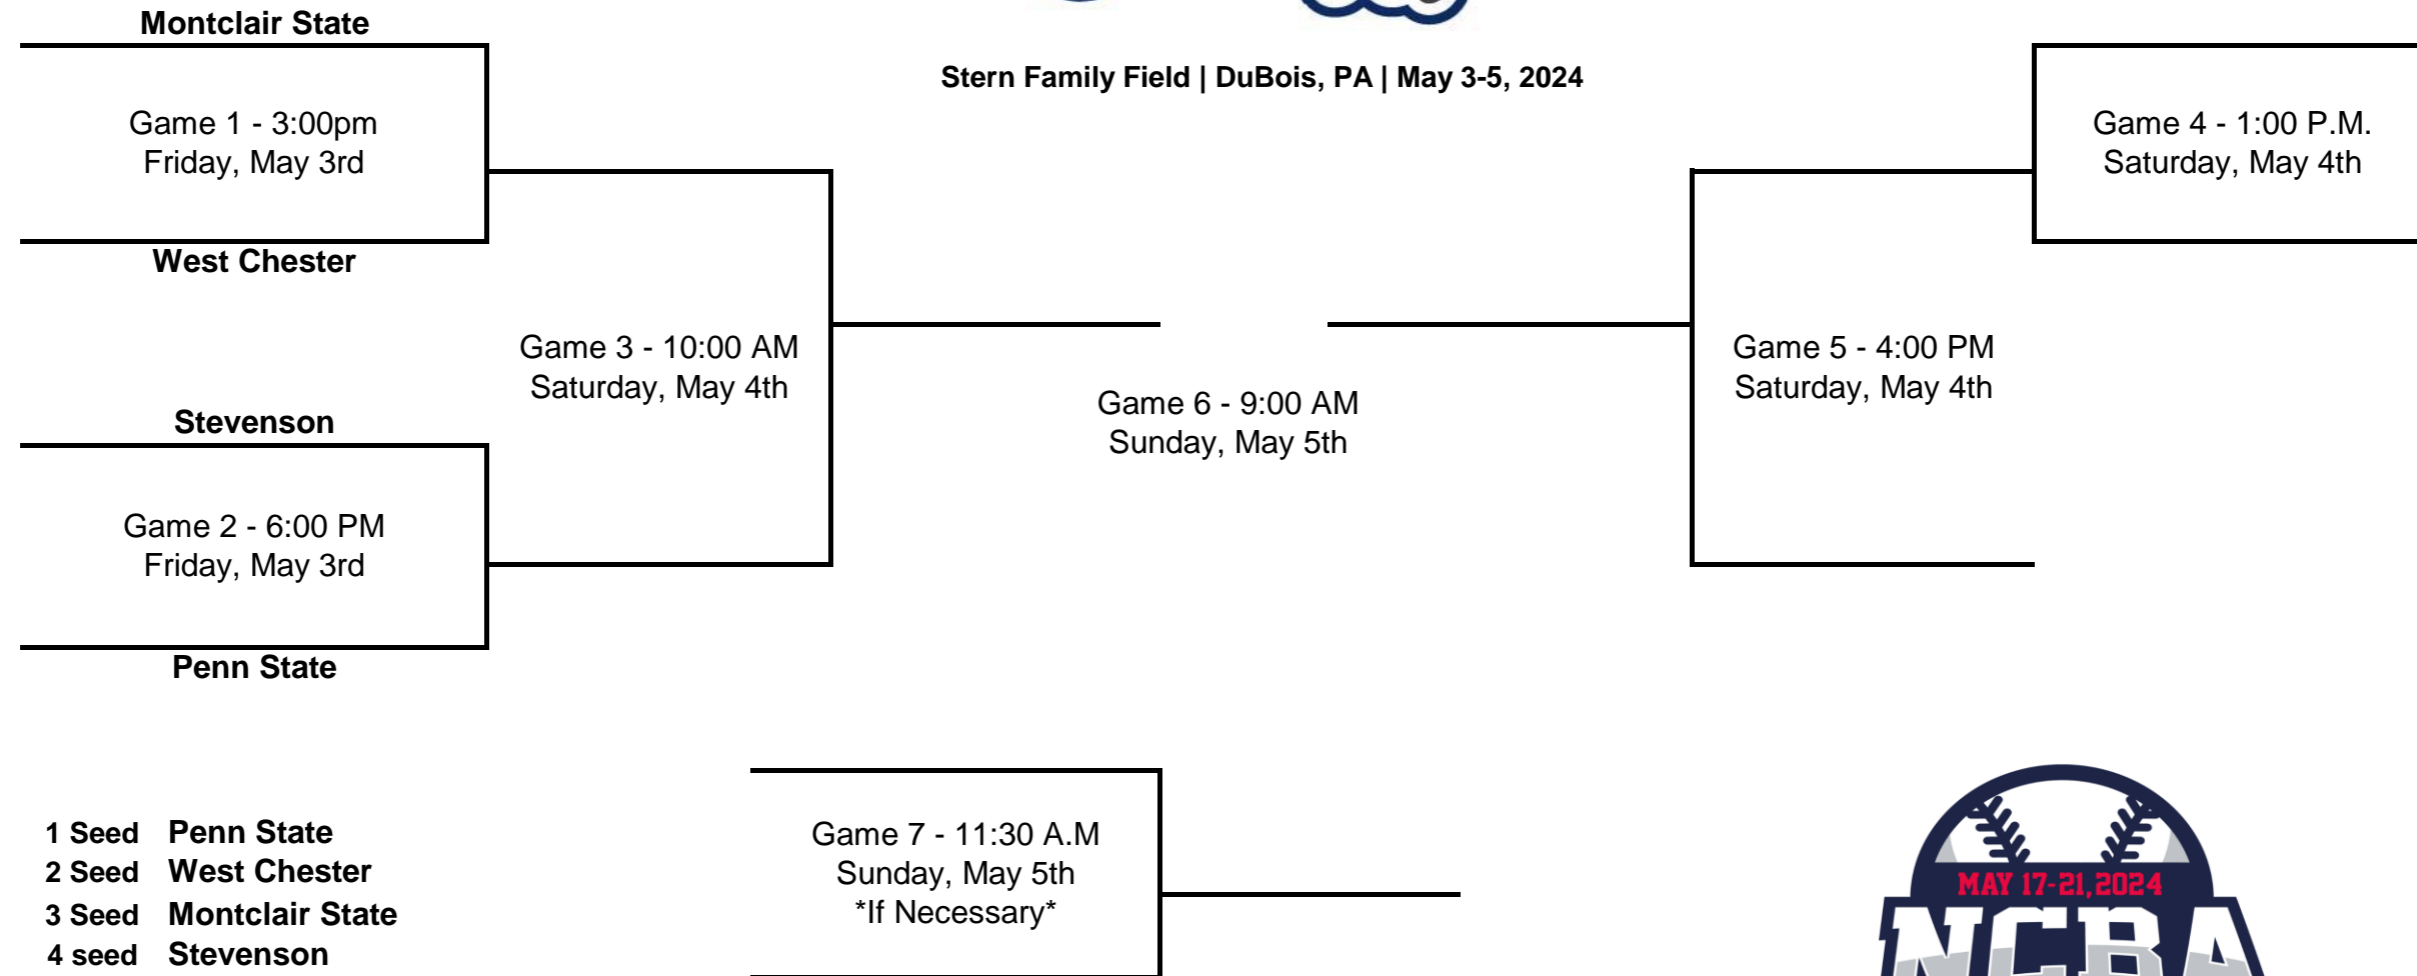

Stern Family Field | DuBois, PA | May 3-5, 2024

- 1 Seed Penn State
- 2 Seed West Chester
- 3 Seed Montclair State
- 4 seed Stevenson

*Higher Seed is always HOME unless lower seed has higher tournament winning %
 *Double Elimination Format

PRESENTED BY: **WELLS FARGO**
Advisors

Legion Field | Greenwood, SC | May 3-5, 2024

- 1 Seed High Point
- 2 Seed Central Florida
- 3 Seed North Georgia
- 4 seed Georgia Southern

*Higher Seed is always HOME unless lower seed has higher tournament winning %
 *Double Elimination Format

PRESENTED BY: **WELLS**
Advi:

Shiloh Christian High School | Springdale, AR | May 3-5, 2024

- 1 Seed Arlington Baptist
- 2 Seed Arkansas
- 3 Seed Washington - St. Louis
- 4 seed Hou. - Downtown

*Higher Seed is always HOME unless lower seed has higher tournament winning %
 *Double Elimination Format

PRESENTED BY: **WELLS FARGO**
Advisors

Shawnee Sports Complex | Charleston, WV | May 3-5, 2024

- 1 Seed Ohio State
- 2 Seed Salisbury
- 3 Seed West Virginia
- 4 Seed PennWest - California

*Higher Seed is always HOME unless lower seed has higher tournament winning %
 *Double Elimination Format