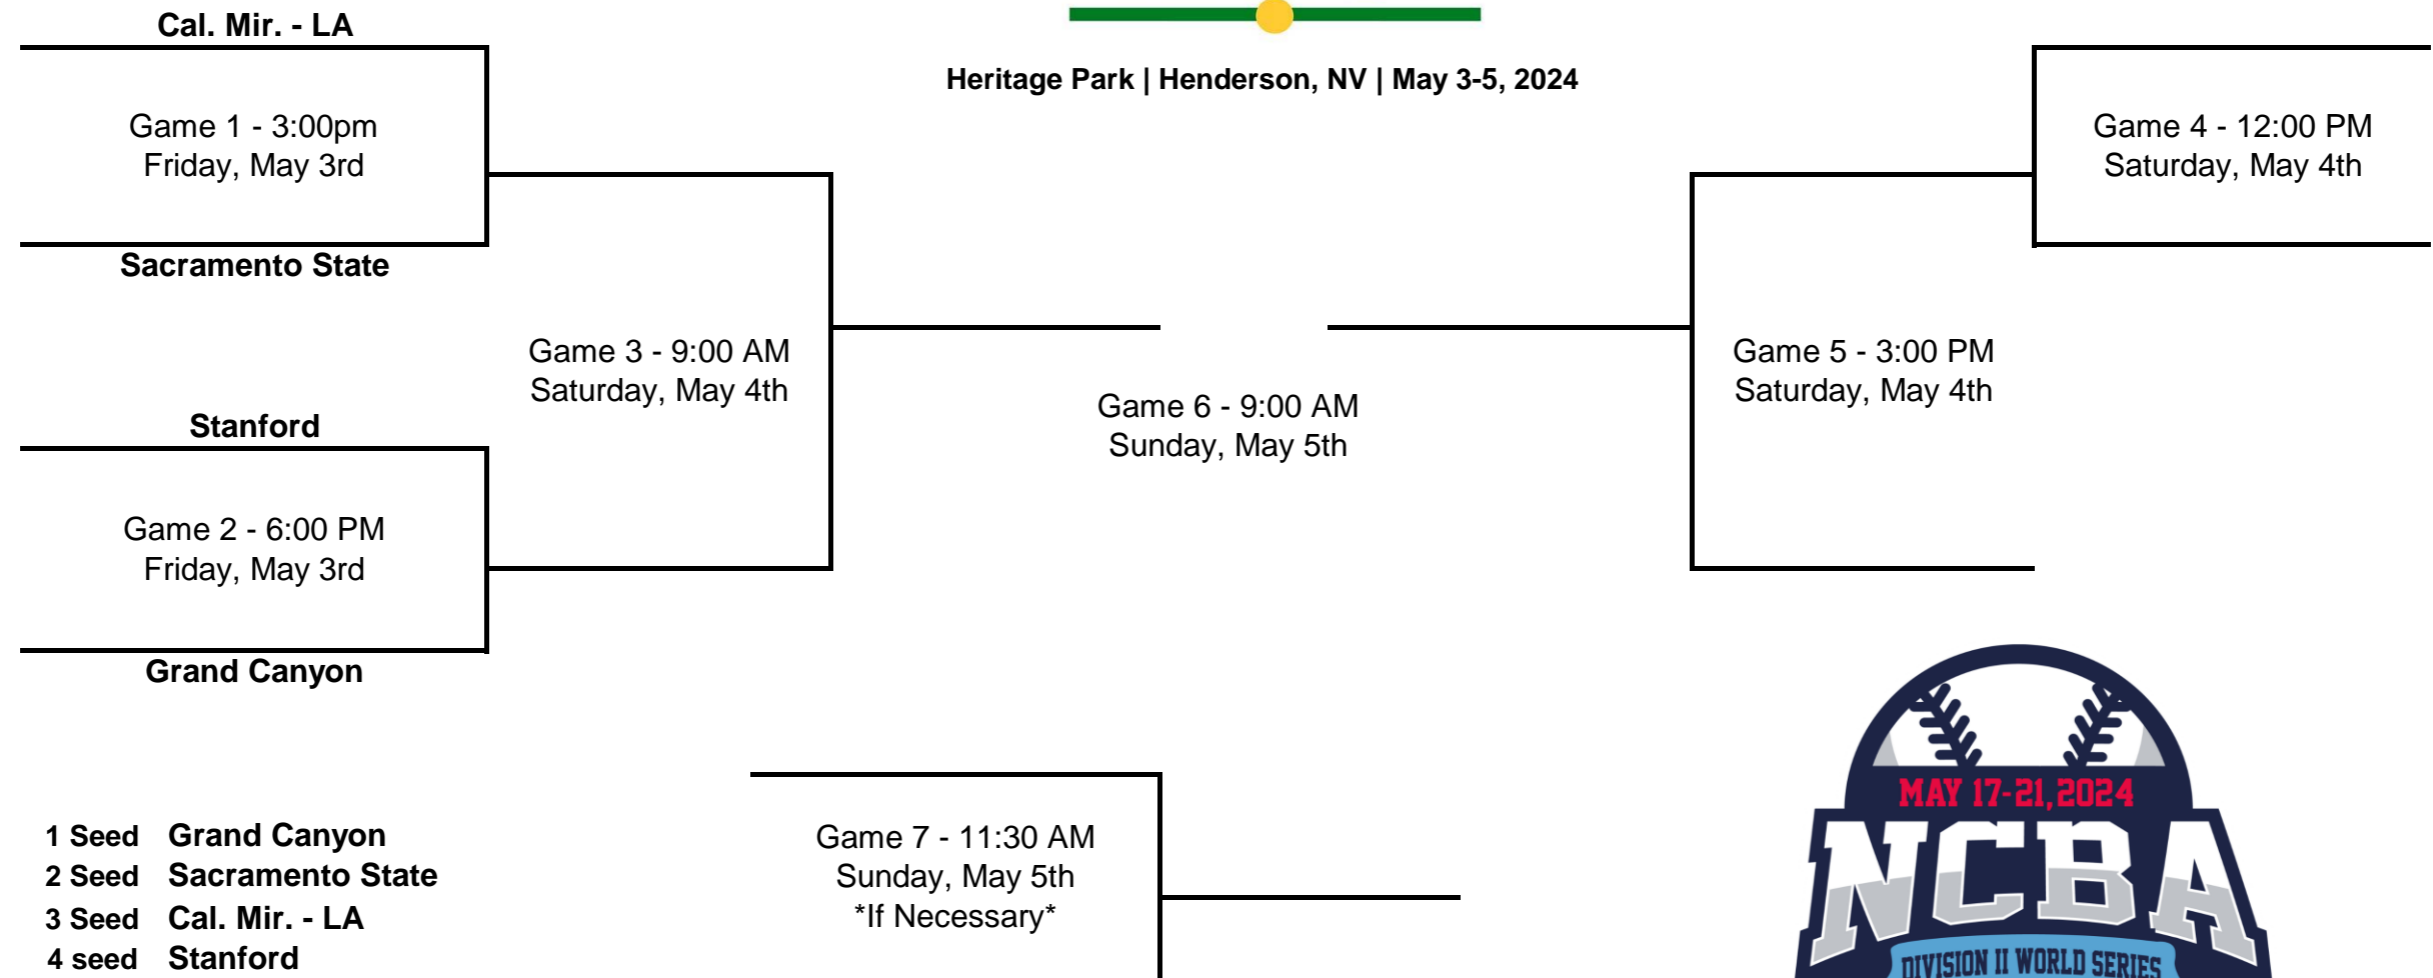

PACIFIC REGION

Heritage Park | Henderson, NV | May 3-5, 2024

*Higher Seed is always HOME unless lower seed has higher tournament winning %
*Double Elimination Format