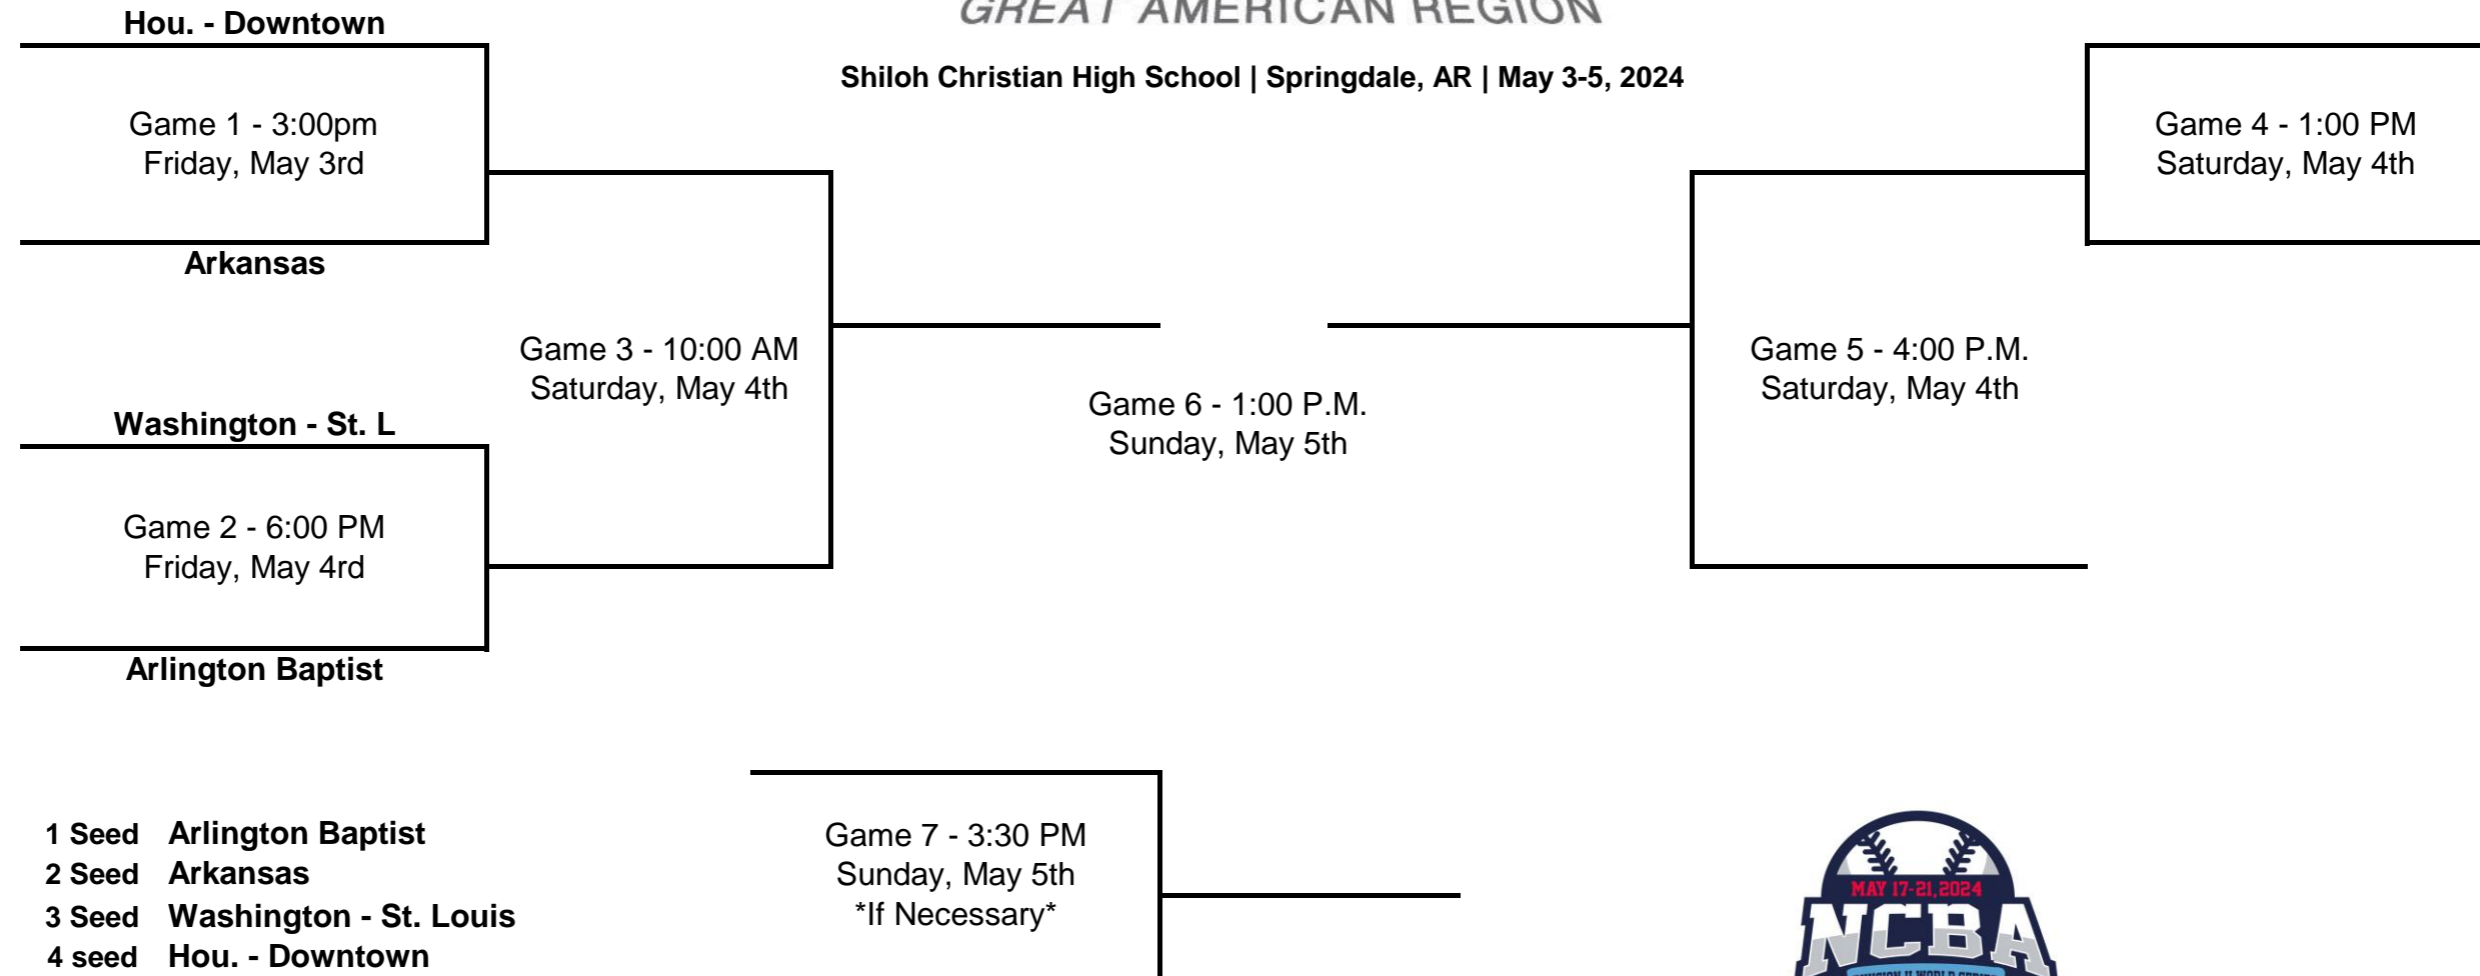

Stern Family Field | DuBois, PA | May 3-5, 2024

- 1 Seed Penn State
- 2 Seed West Chester
- 3 Seed Montclair State
- 4 seed Stevenson

*Higher Seed is always HOME unless lower seed has higher tournament winning %
 *Double Elimination Format

PRESENTED BY: **WELLS FARGO**
Advisors

Legion Field | Greenwood, SC | May 3-5, 2024

- 1 Seed High Point
- 2 Seed Central Florida
- 3 Seed North Georgia
- 4 seed Georgia Southern

*Higher Seed is always HOME unless lower seed has higher tournament winning %
 *Double Elimination Format

PRESENTED BY: **WELLS**
Advi:

Shiloh Christian High School | Springdale, AR | May 3-5, 2024

- 1 Seed Arlington Baptist
- 2 Seed Arkansas
- 3 Seed Washington - St. Louis
- 4 seed Hou. - Downtown

*Higher Seed is always HOME unless lower seed has higher tournament winning %
 *Double Elimination Format

PRESENTED BY: **WELLS FARGO**
Advisors

Shawnee Sports Complex | Charleston, WV | May 3-5, 2024

- 1 Seed Ohio State
- 2 Seed Salisbury
- 3 Seed West Virginia
- 4 Seed PennWest - California

*Higher Seed is always HOME unless lower seed has higher tournament winning %
 *Double Elimination Format