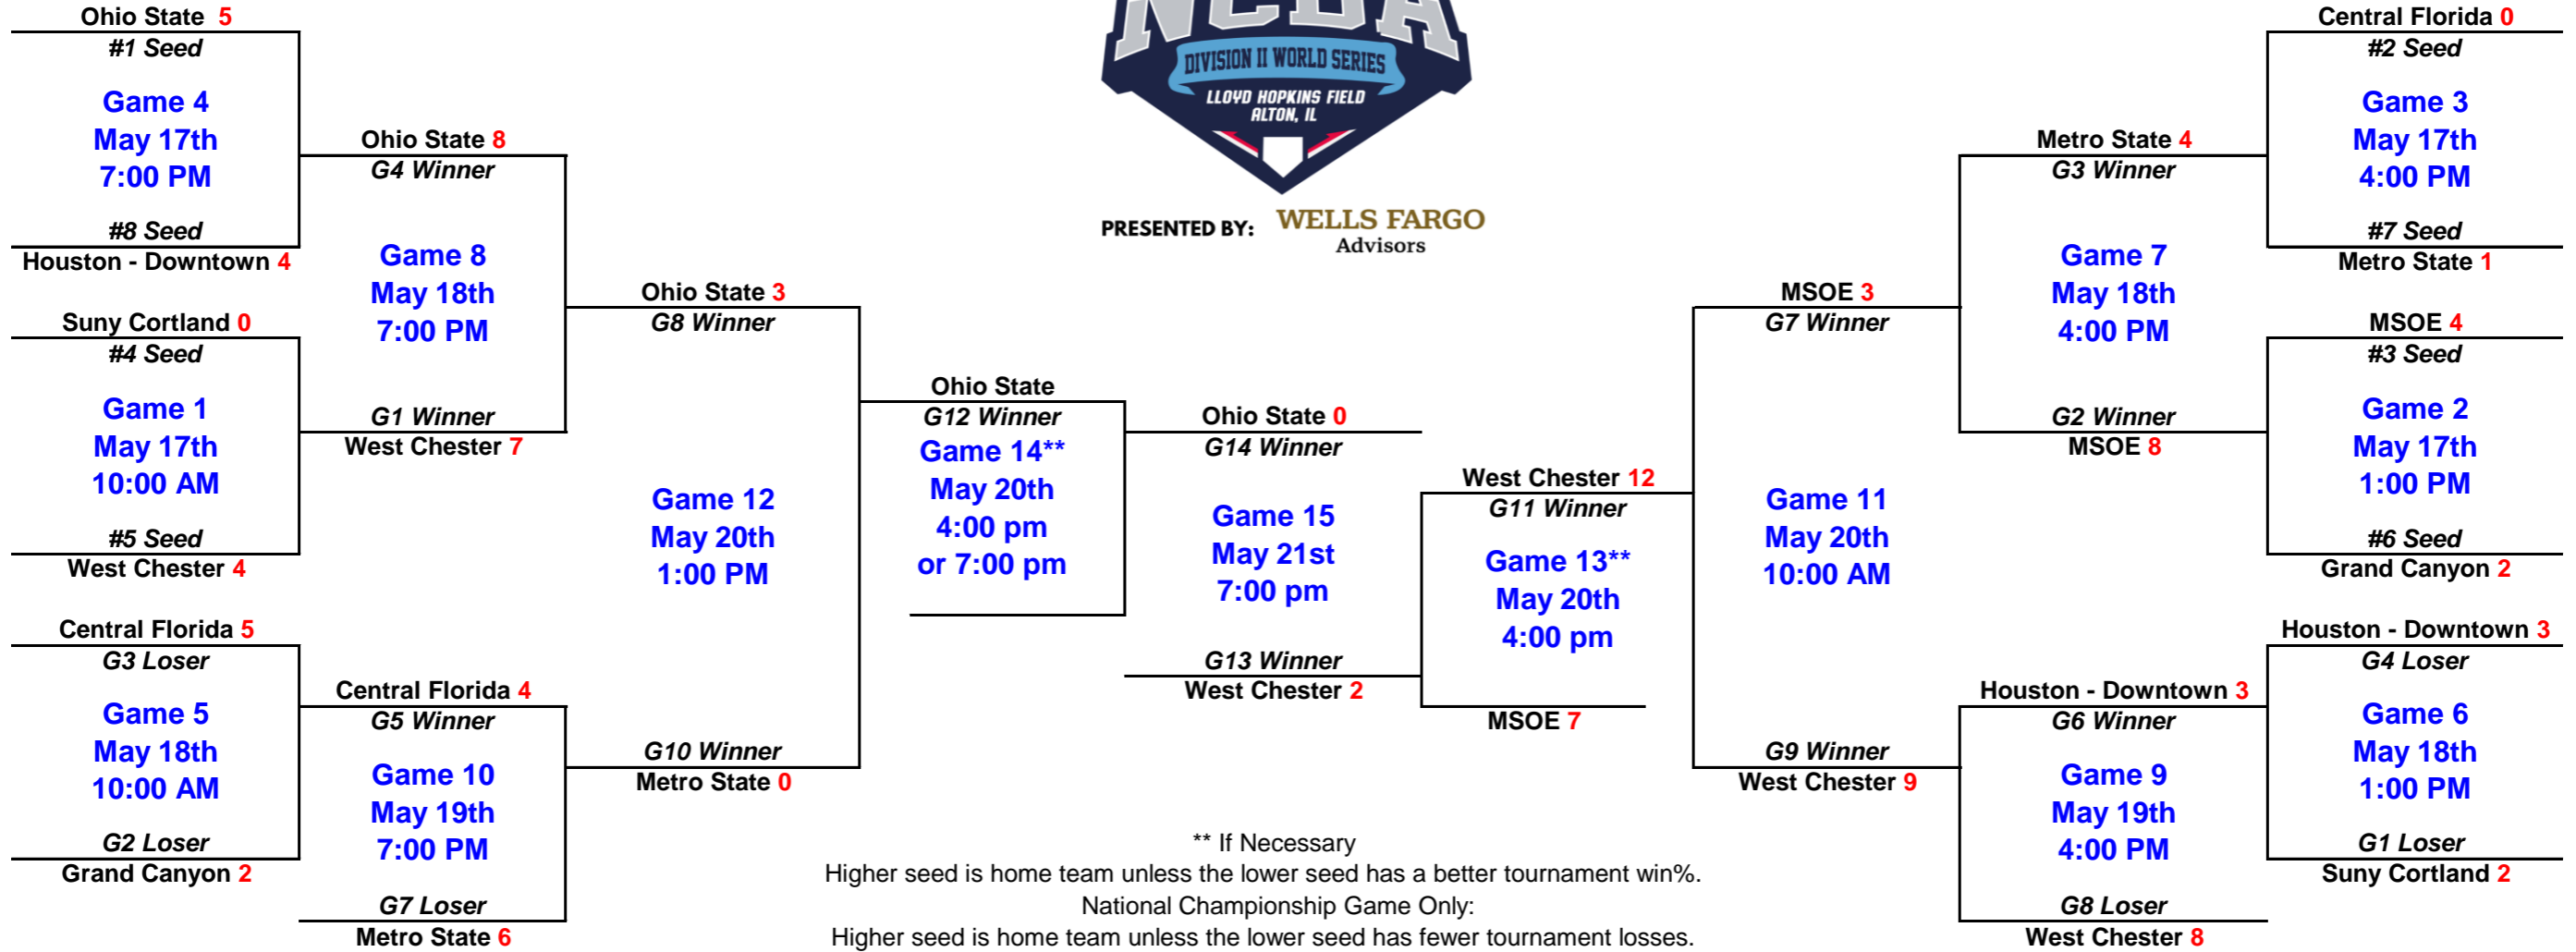

PRESENTED BY: **WELLS FARGO** Advisors

** If Necessary
Higher seed is home team unless the lower seed has a better tournament win%.
National Championship Game Only:
Higher seed is home team unless the lower seed has fewer tournament losses.

Chesapeake Region Champions

West Chester University

Dixie Region Champions

University of Central Florida

Great American Region Champions

University of Houston - Downtown

New England Region Champions

State University of New York - Cortland

SEEDING

- #1 Ohio State University
- #2 Central Florida University
- #3 Milwaukee School of Engineering
- #4 State University of New York - Cortland
- #5 West Chester University
- #6 Grand Canyon University
- #7 Metro State University
- #8 University of Houston - Downtown

New Penn Region Champions

Ohio State University

Northern Plains Region Champions

Milwaukee School of Engineering

Pacific Region Champions

Grand Canyon University

Rocky Mountain Region Champions

Metro State University