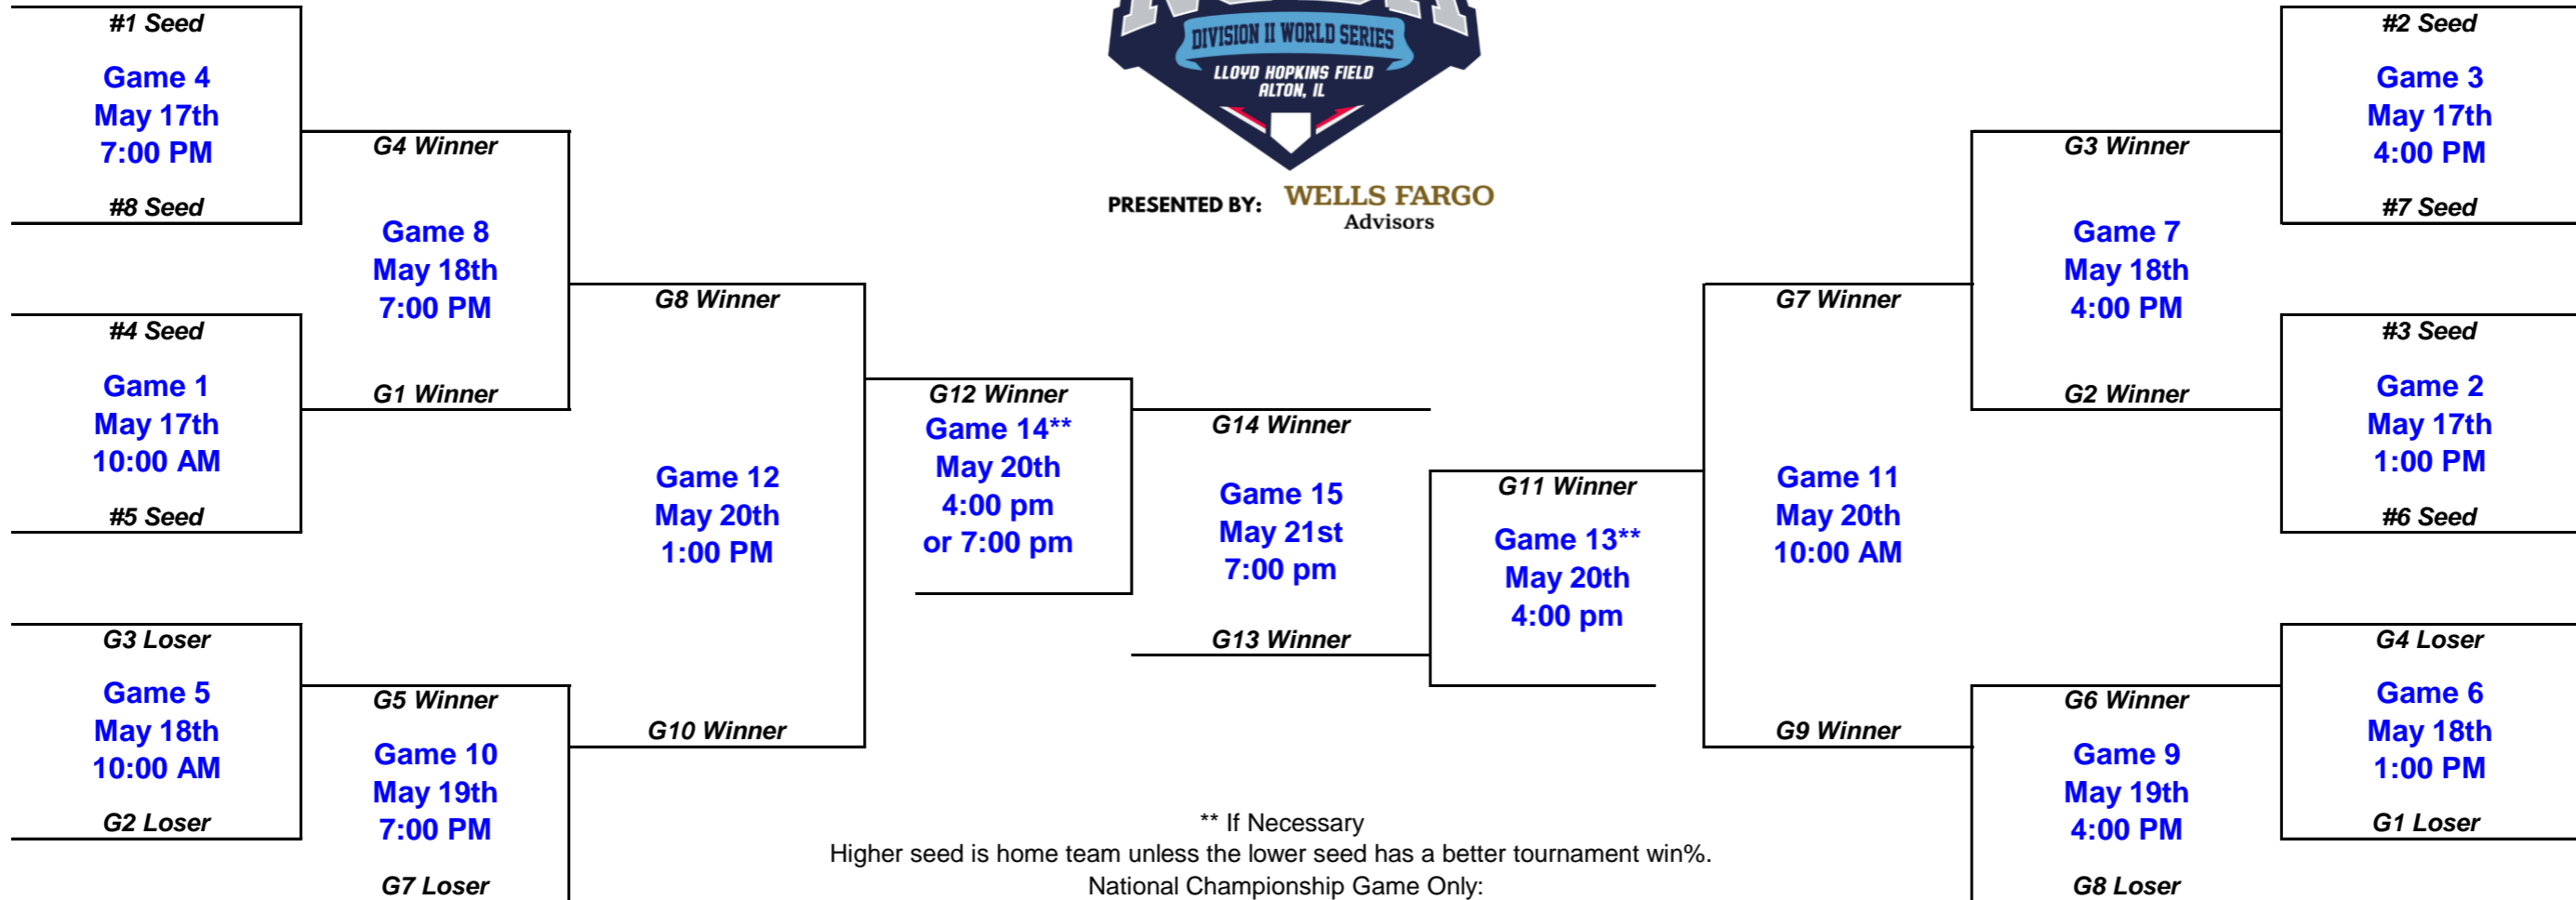

PRESENTED BY: **WELLS FARGO** Advisors

** If Necessary
 Higher seed is home team unless the lower seed has a better tournament win%.
 National Championship Game Only:
 Higher seed is home team unless the lower seed has fewer tournament losses.

Chesapeake Region Champions

Dixie Region Champions

Great American Region Champions

New England Region Champions

SEEDING

- #1
- #2
- #3
- #4
- #5
- #6
- #7
- #8

New Penn Region Champions

Northern Plains Region Champions

Pacific Region Champions

Rocky Mountain Region Champions