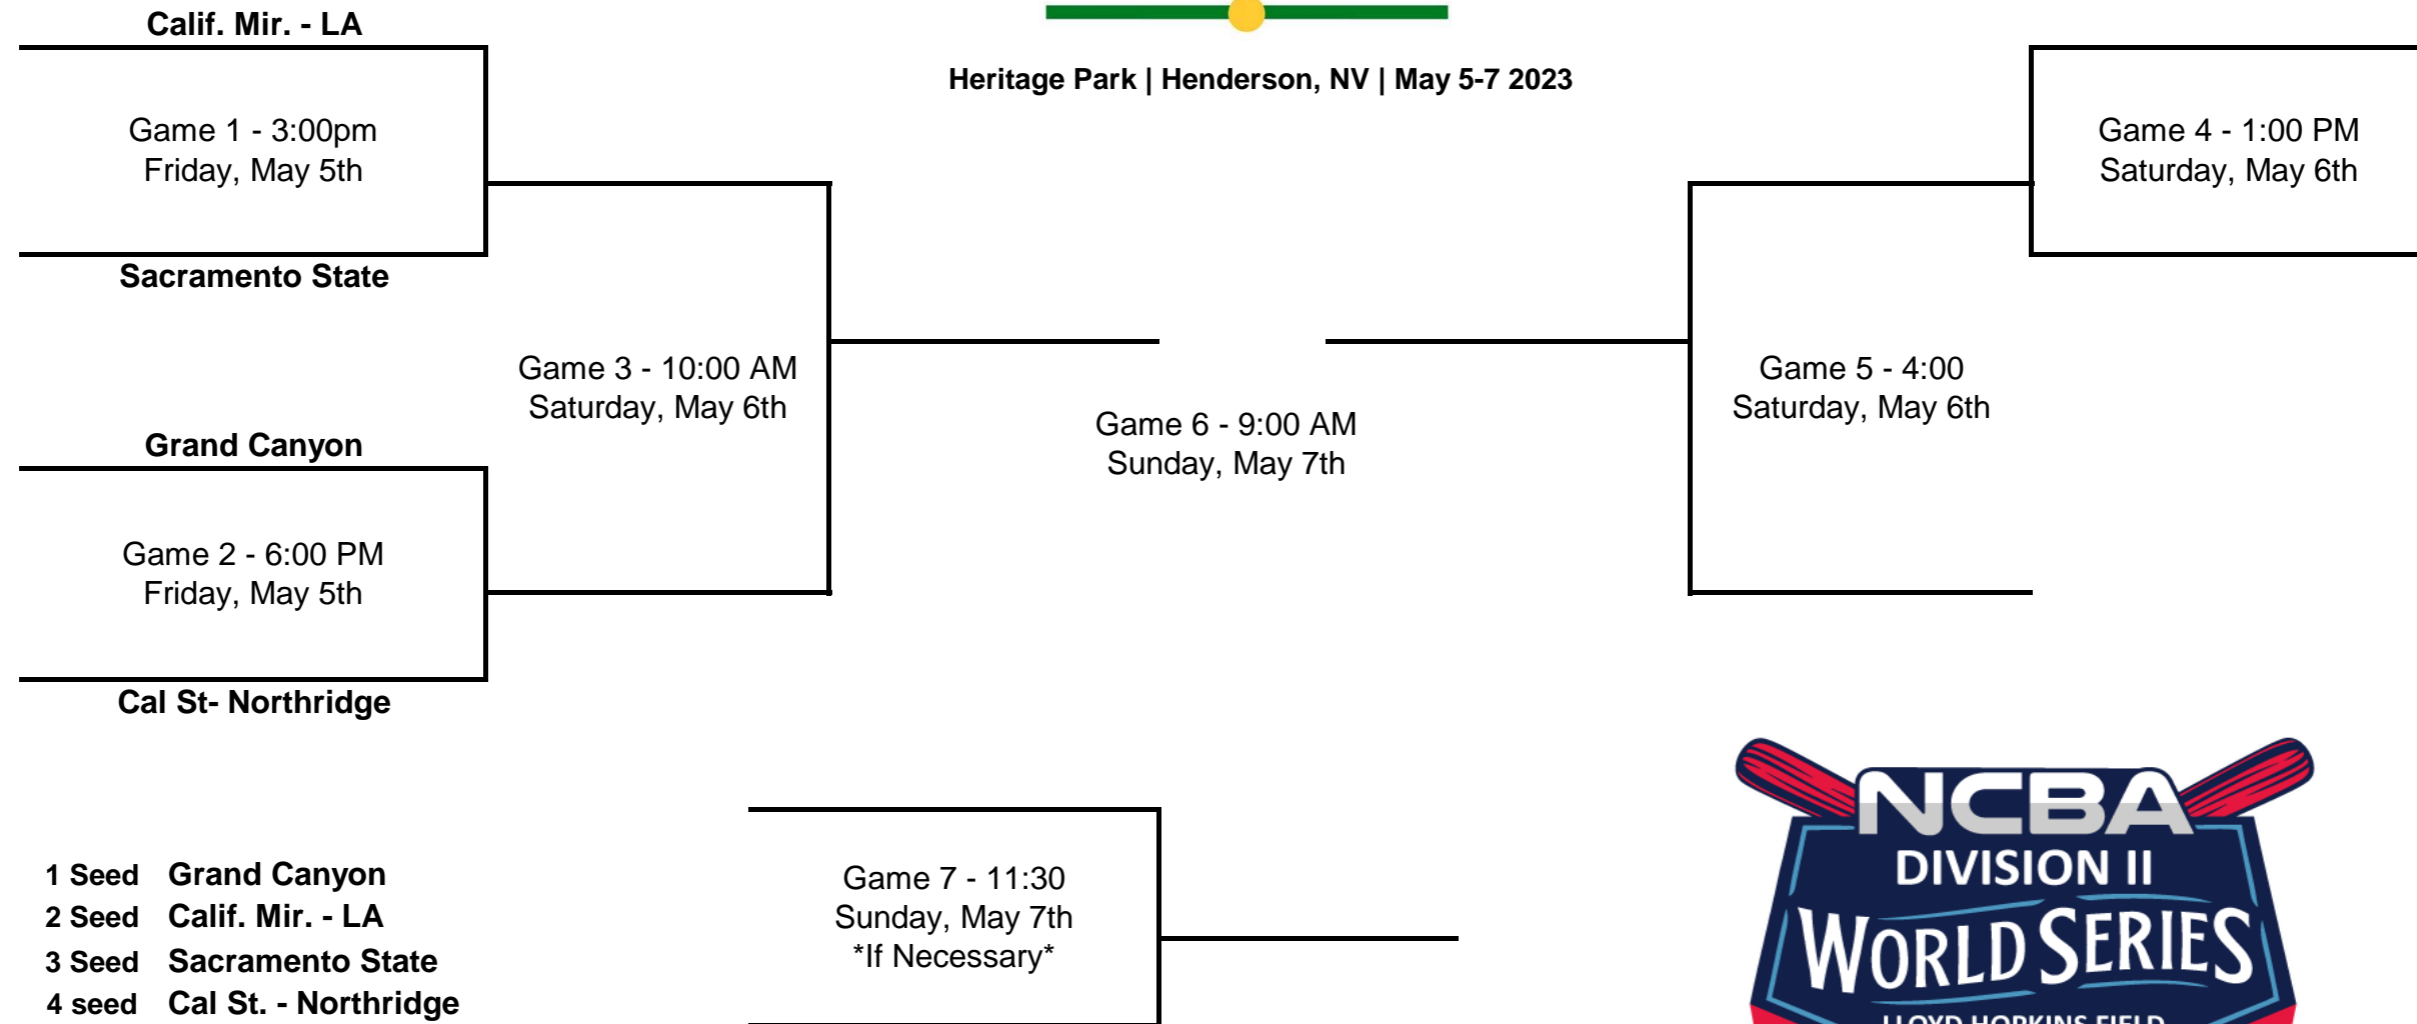

Stern Family Field | DuBois, PA | May 5-7, 2023

- 1 Seed Montclair State
- 2 Seed Penn State
- 3 Seed Temple
- 4 seed Maryland

*Higher Seed is always HOME unless lower seed has higher tournament winning %
 *Double Elimination Format

- 1 Seed Syracuse
- 2 Seed Fordham
- 3 Seed New Hampshire
- 4 seed Fairfield

*Higher Seed is always HOME unless lower seed has higher tournament winning %
 *Double Elimination Format

*Higher Seed is always HOME unless lower seed has higher tournament winning %
 *Double Elimination Format

Waupun Area Junior/Senior HS | Waupun, WI | May 5-7, 2023

- 1 Seed Grand Valley State
- 2 Seed St. Thomas
- 3 Seed UW - La Crosse
- 4 seed Creighton

*Higher Seed is always HOME unless lower seed has higher tournament winning %
 *Double Elimination Format

PACIFIC REGION

Heritage Park | Henderson, NV | May 5-7 2023

*Higher Seed is always HOME unless lower seed has higher tournament winning %
*Double Elimination Format

Richard V. Hansen Ballpark | Smithfield, UT | May 5-7, 2023