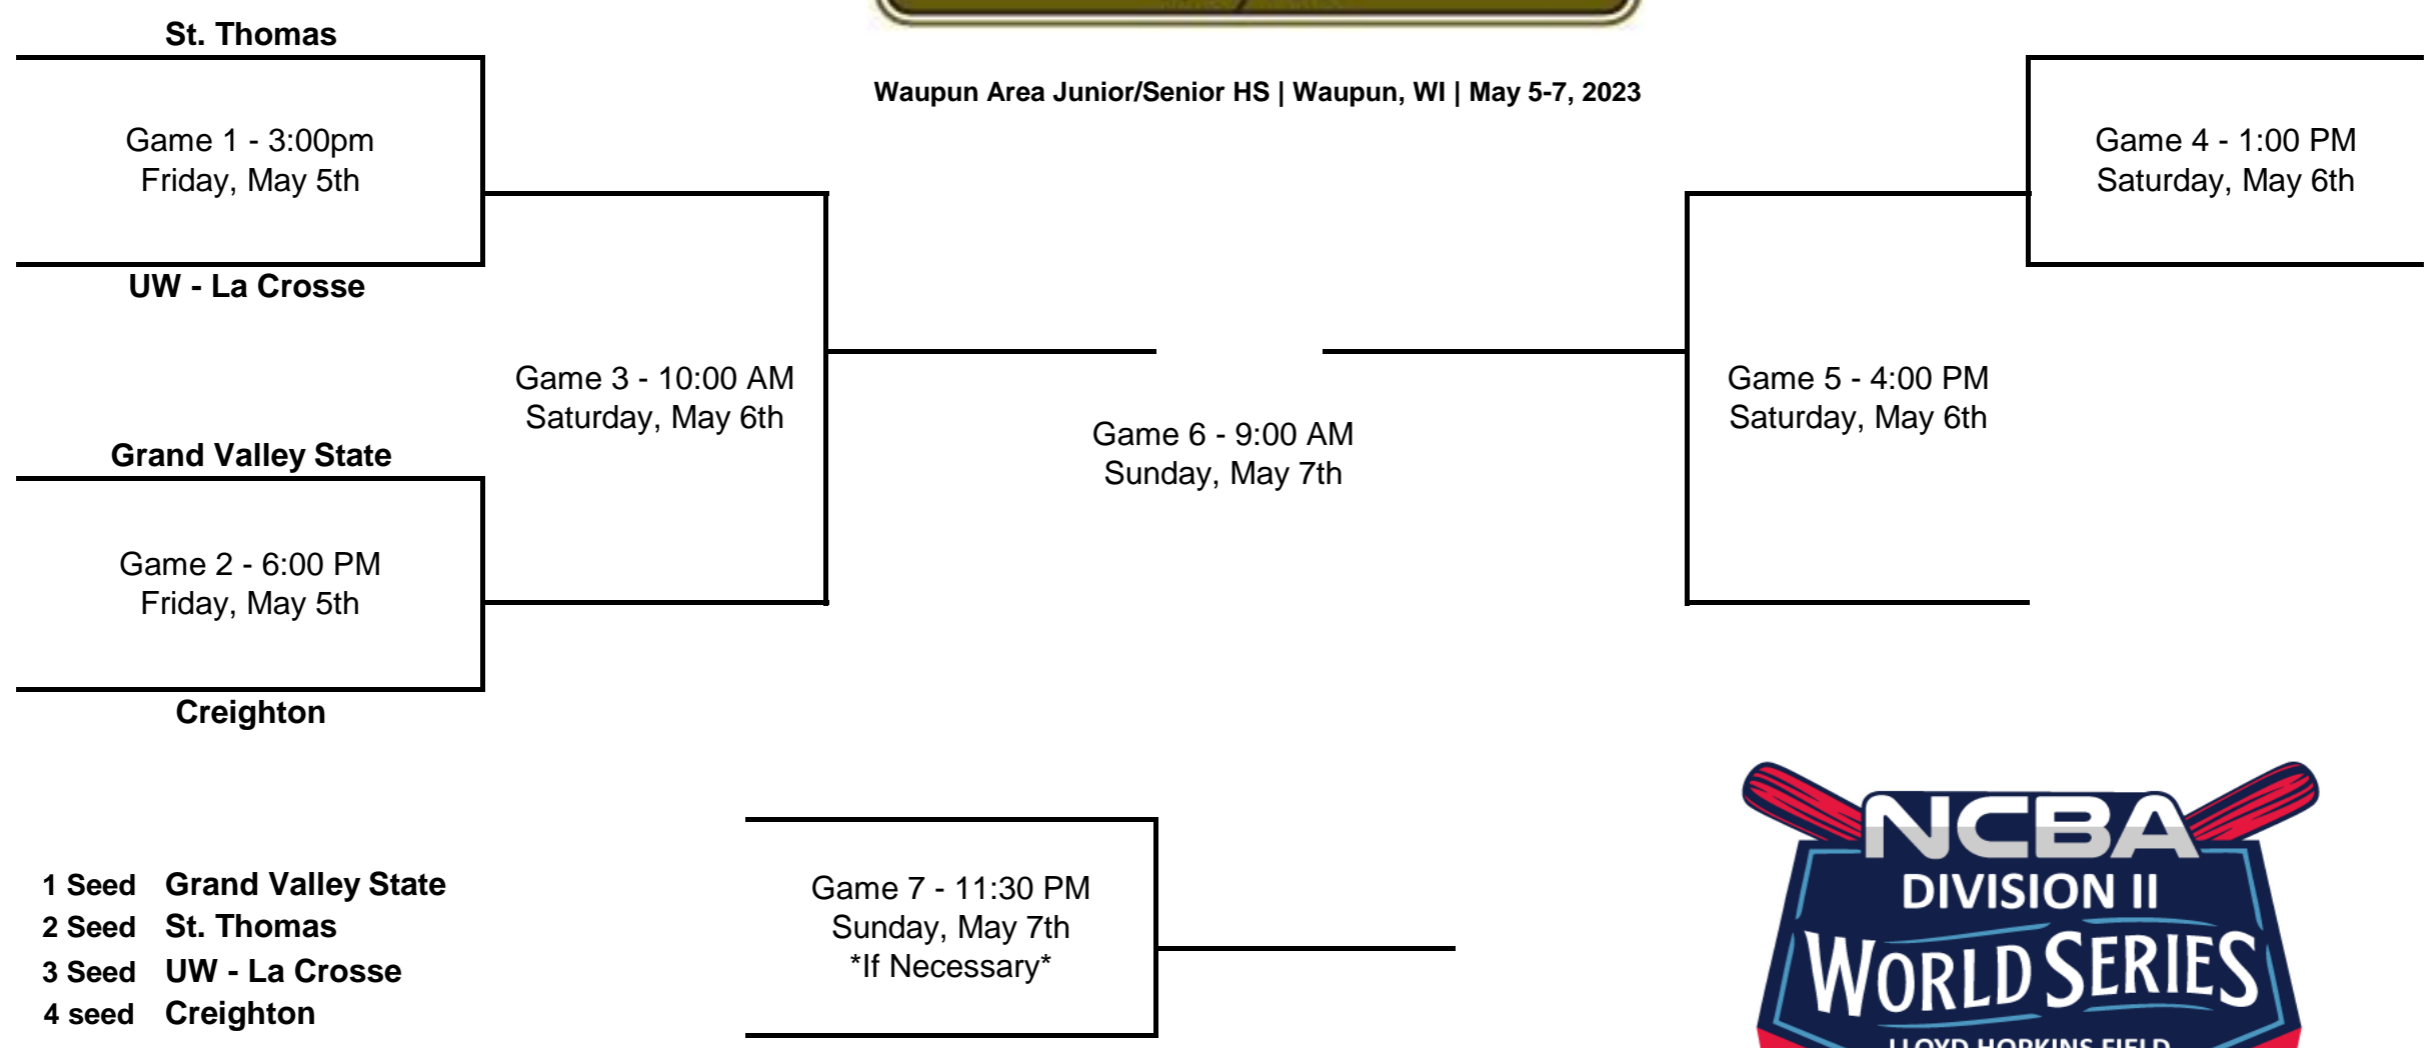

Stern Family Field | DuBois, PA | May 5-7, 2023

- 1 Seed Montclair State
- 2 Seed Penn State
- 3 Seed Temple
- 4 seed Maryland

*Higher Seed is always HOME unless lower seed has higher tournament winning %
 *Double Elimination Format

Legion Field | Greenwood, SC | May 5-7, 2023

- 1 Seed High Point
- 2 Seed Central Florida
- 3 Seed Georgia Southern
- 4 seed North Georgia

*Higher Seed is always HOME unless lower seed has higher tournament winning %
 *Double Elimination Format

- 1 Seed Syracuse
- 2 Seed Fordham
- 3 Seed New Hampshire
- 4 seed Fairfield

*Higher Seed is always HOME unless lower seed has higher tournament winning %
 *Double Elimination Format

*Higher Seed is always HOME unless lower seed has higher tournament winning %
 *Double Elimination Format

Waupun Area Junior/Senior HS | Waupun, WI | May 5-7, 2023

- 1 Seed Grand Valley State
- 2 Seed St. Thomas
- 3 Seed UW - La Crosse
- 4 seed Creighton

*Higher Seed is always HOME unless lower seed has higher tournament winning %
 *Double Elimination Format