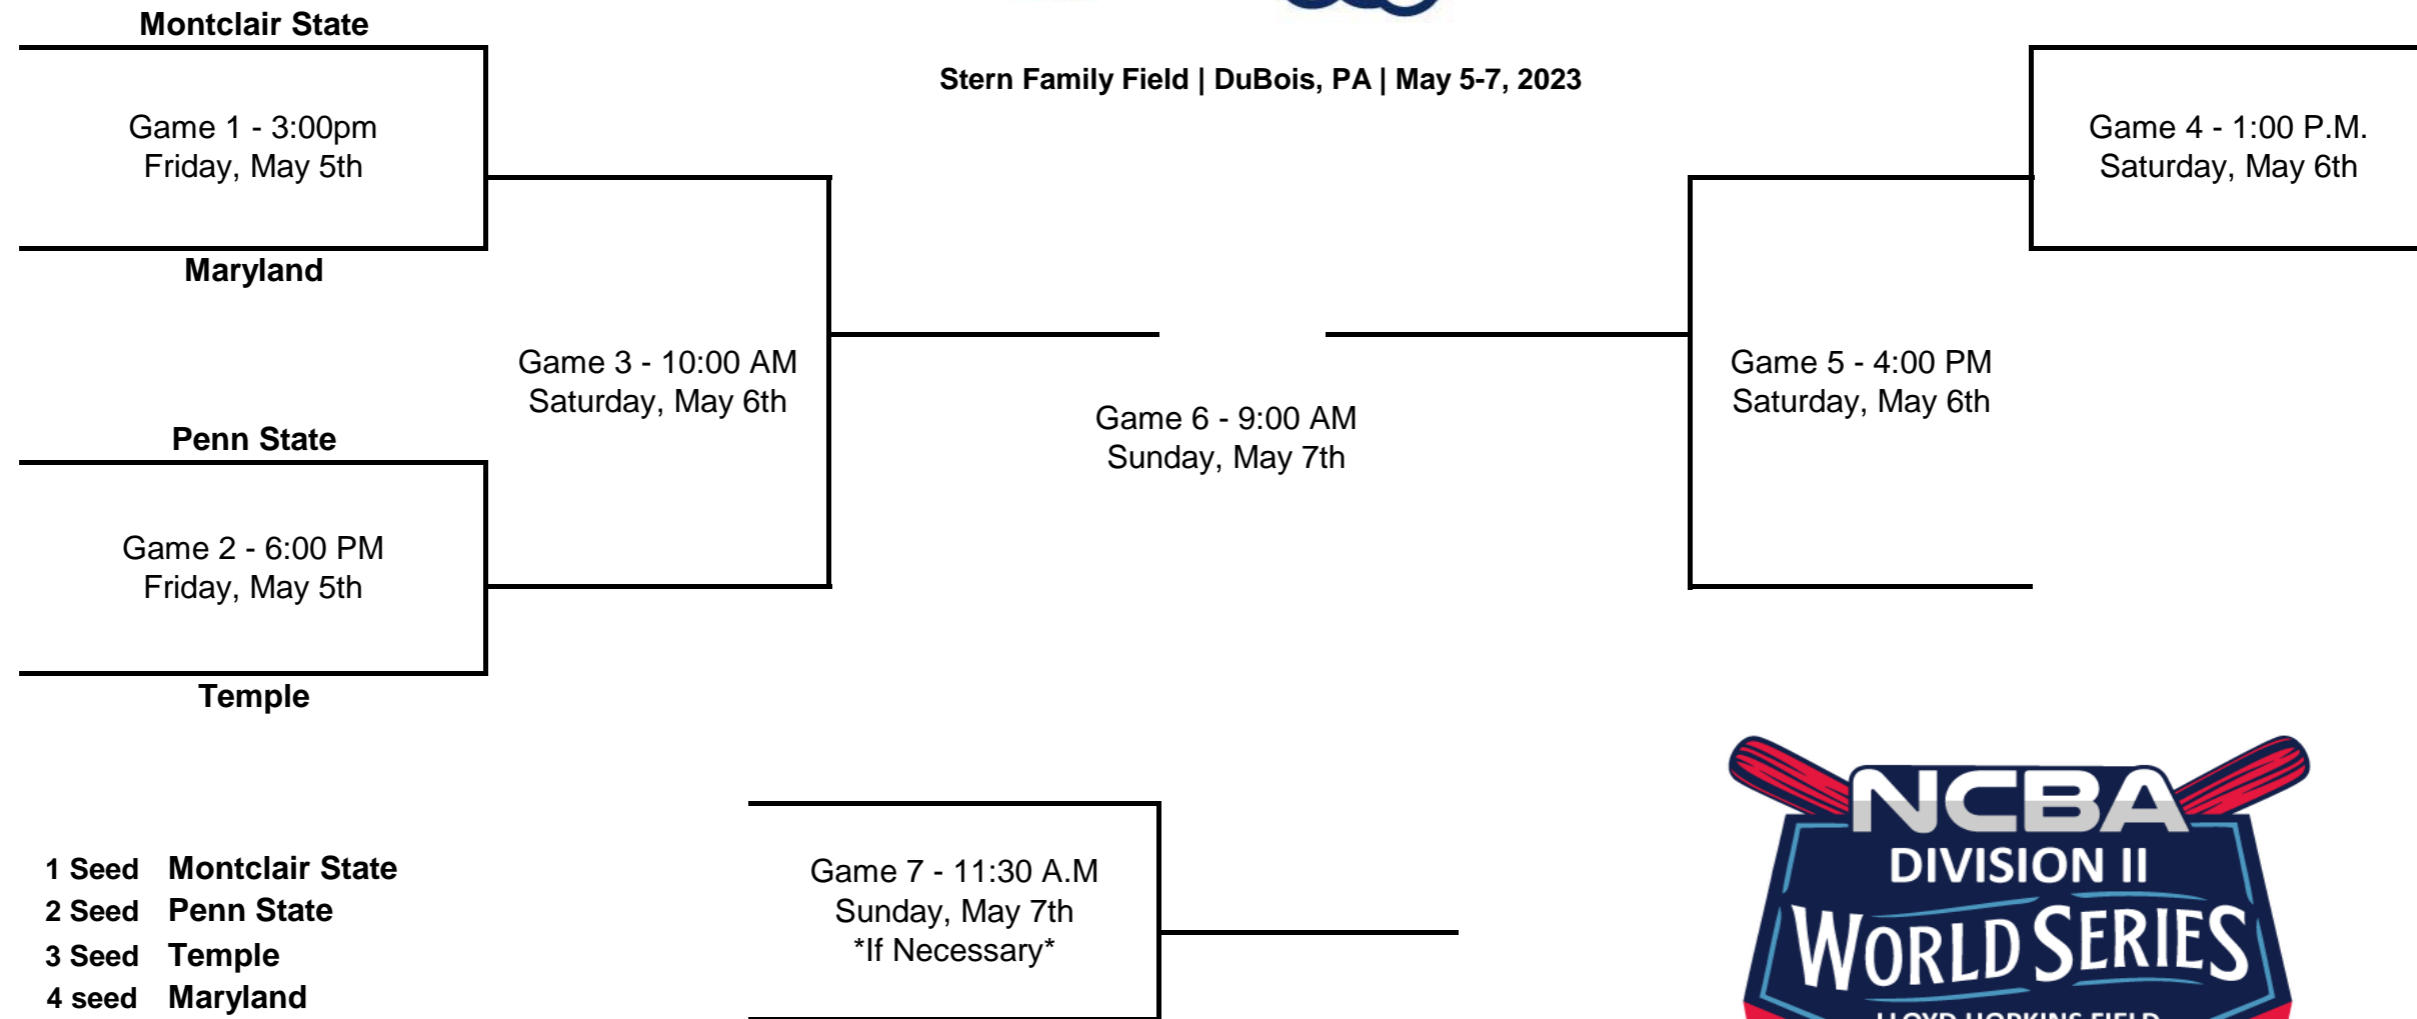

Stern Family Field | DuBois, PA | May 5-7, 2023

- 1 Seed Montclair State
- 2 Seed Penn State
- 3 Seed Temple
- 4 seed Maryland

*Higher Seed is always HOME unless lower seed has higher tournament winning %
 *Double Elimination Format

Legion Field | Greenwood, SC | May 5-7, 2023

- 1 Seed High Point
- 2 Seed Central Florida
- 3 Seed Georgia Southern
- 4 seed North Georgia

*Higher Seed is always HOME unless lower seed has higher tournament winning %
 *Double Elimination Format

- 1 Seed Syracuse
- 2 Seed Fordham
- 3 Seed New Hampshire
- 4 seed Fairfield

*Higher Seed is always HOME unless lower seed has higher tournament winning %
 *Double Elimination Format

*Higher Seed is always HOME unless lower seed has higher tournament winning %
 *Double Elimination Format

PACIFIC REGION

Heritage Park | Henderson, NV | May 5-7 2023

*Higher Seed is always HOME unless lower seed has higher tournament winning %
*Double Elimination Format

Richard V. Hansen Ballpark | Smithfield, UT | May 5-7, 2023