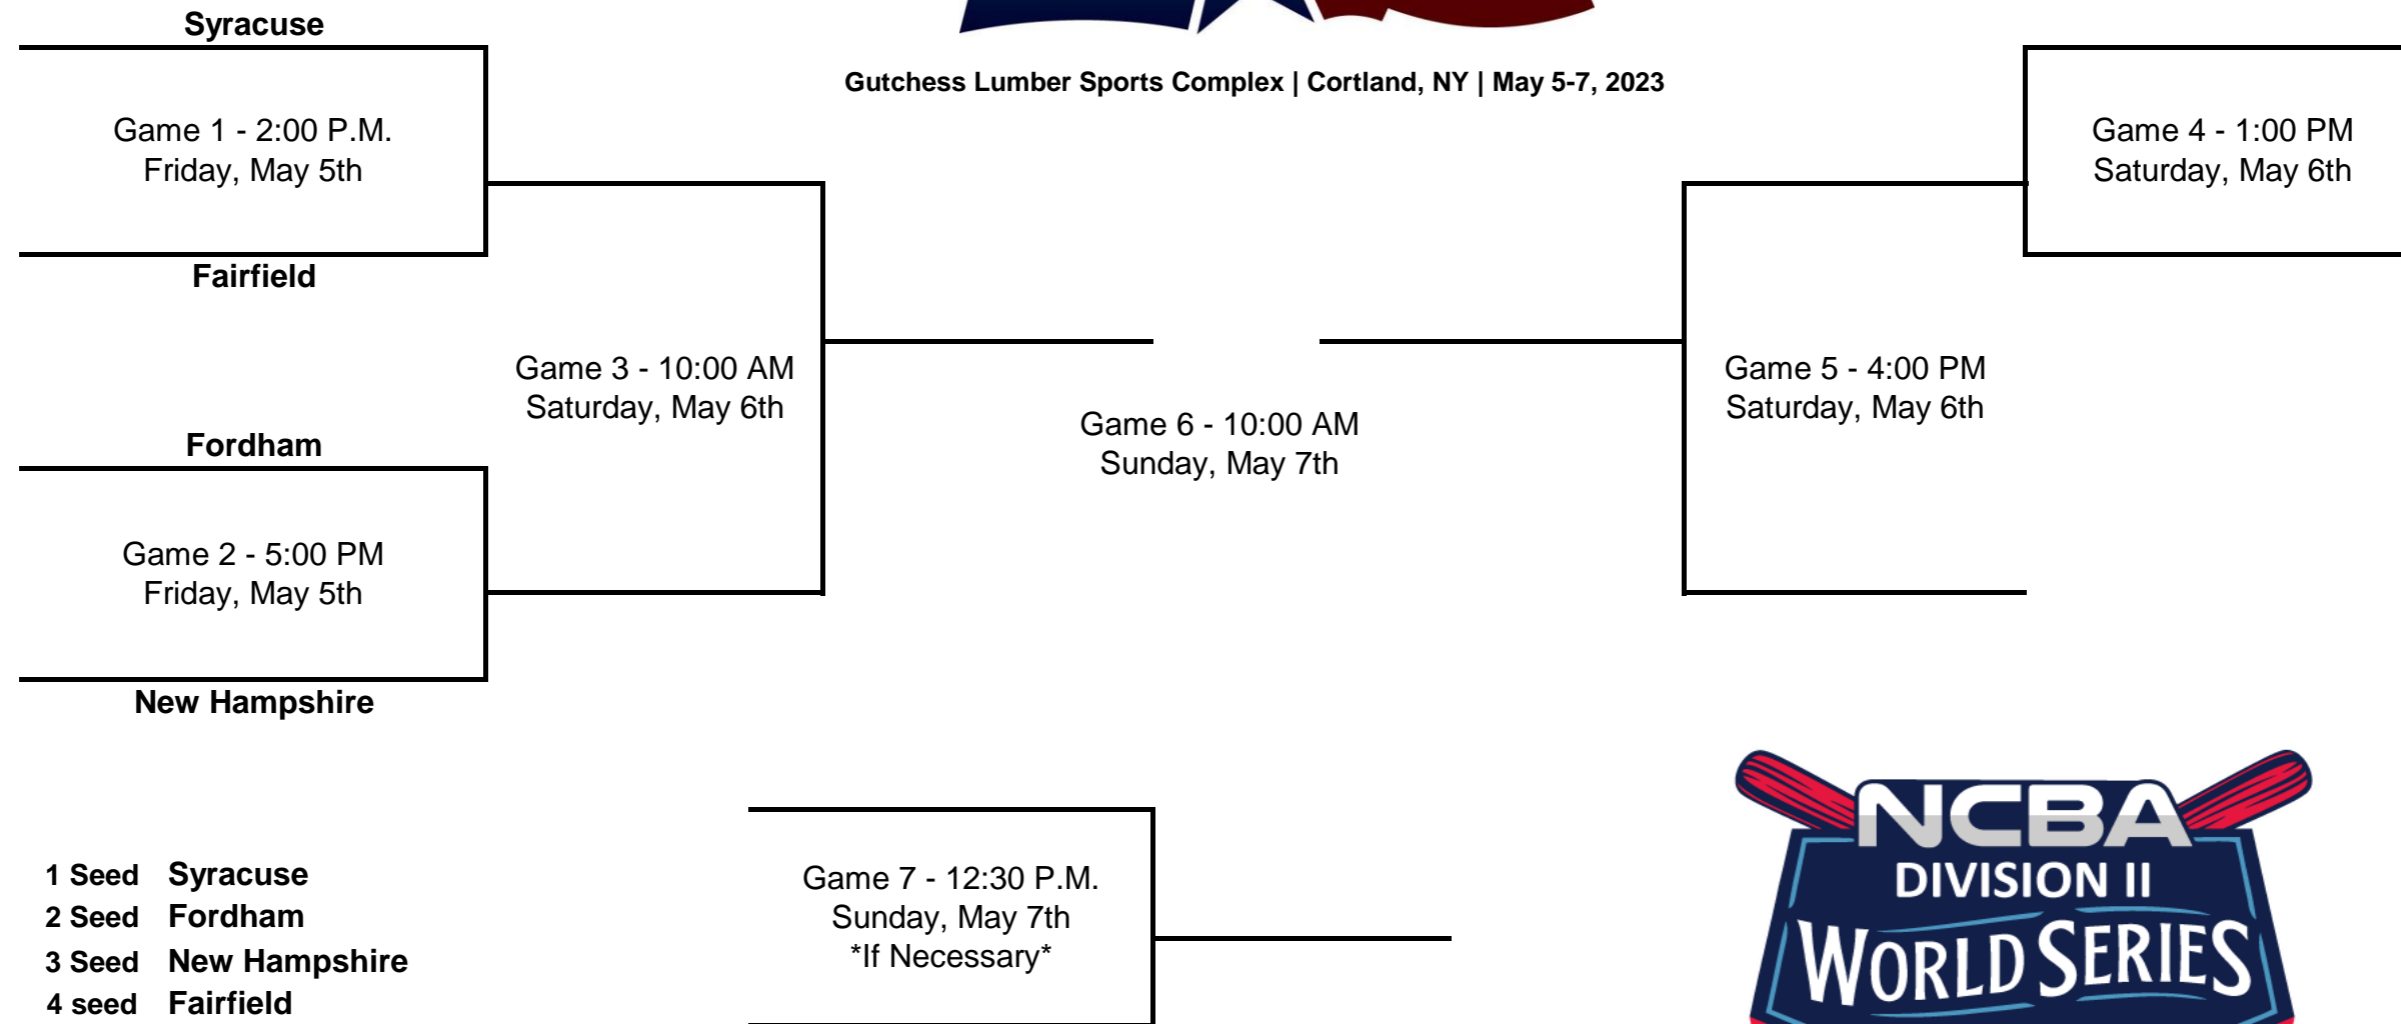

Stern Family Field | DuBois, PA | May 5-7, 2023

- 1 Seed Montclair State
- 2 Seed Penn State
- 3 Seed Temple
- 4 seed Maryland

*Higher Seed is always HOME unless lower seed has higher tournament winning %
 *Double Elimination Format

Legion Field | Greenwood, SC | May 5-7, 2023

- 1 Seed High Point
- 2 Seed Central Florida
- 3 Seed Georgia Southern
- 4 seed North Georgia

*Higher Seed is always HOME unless lower seed has higher tournament winning %
 *Double Elimination Format

- 1 Seed Syracuse
- 2 Seed Fordham
- 3 Seed New Hampshire
- 4 seed Fairfield

*Higher Seed is always HOME unless lower seed has higher tournament winning %
 *Double Elimination Format

*Higher Seed is always HOME unless lower seed has higher tournament winning %
 *Double Elimination Format

PACIFIC REGION

Heritage Park | Henderson, NV | May 5-7 2023

*Higher Seed is always HOME unless lower seed has higher tournament winning %
*Double Elimination Format

Richard V. Hansen Ballpark | Smithfield, UT | May 5-7, 2023