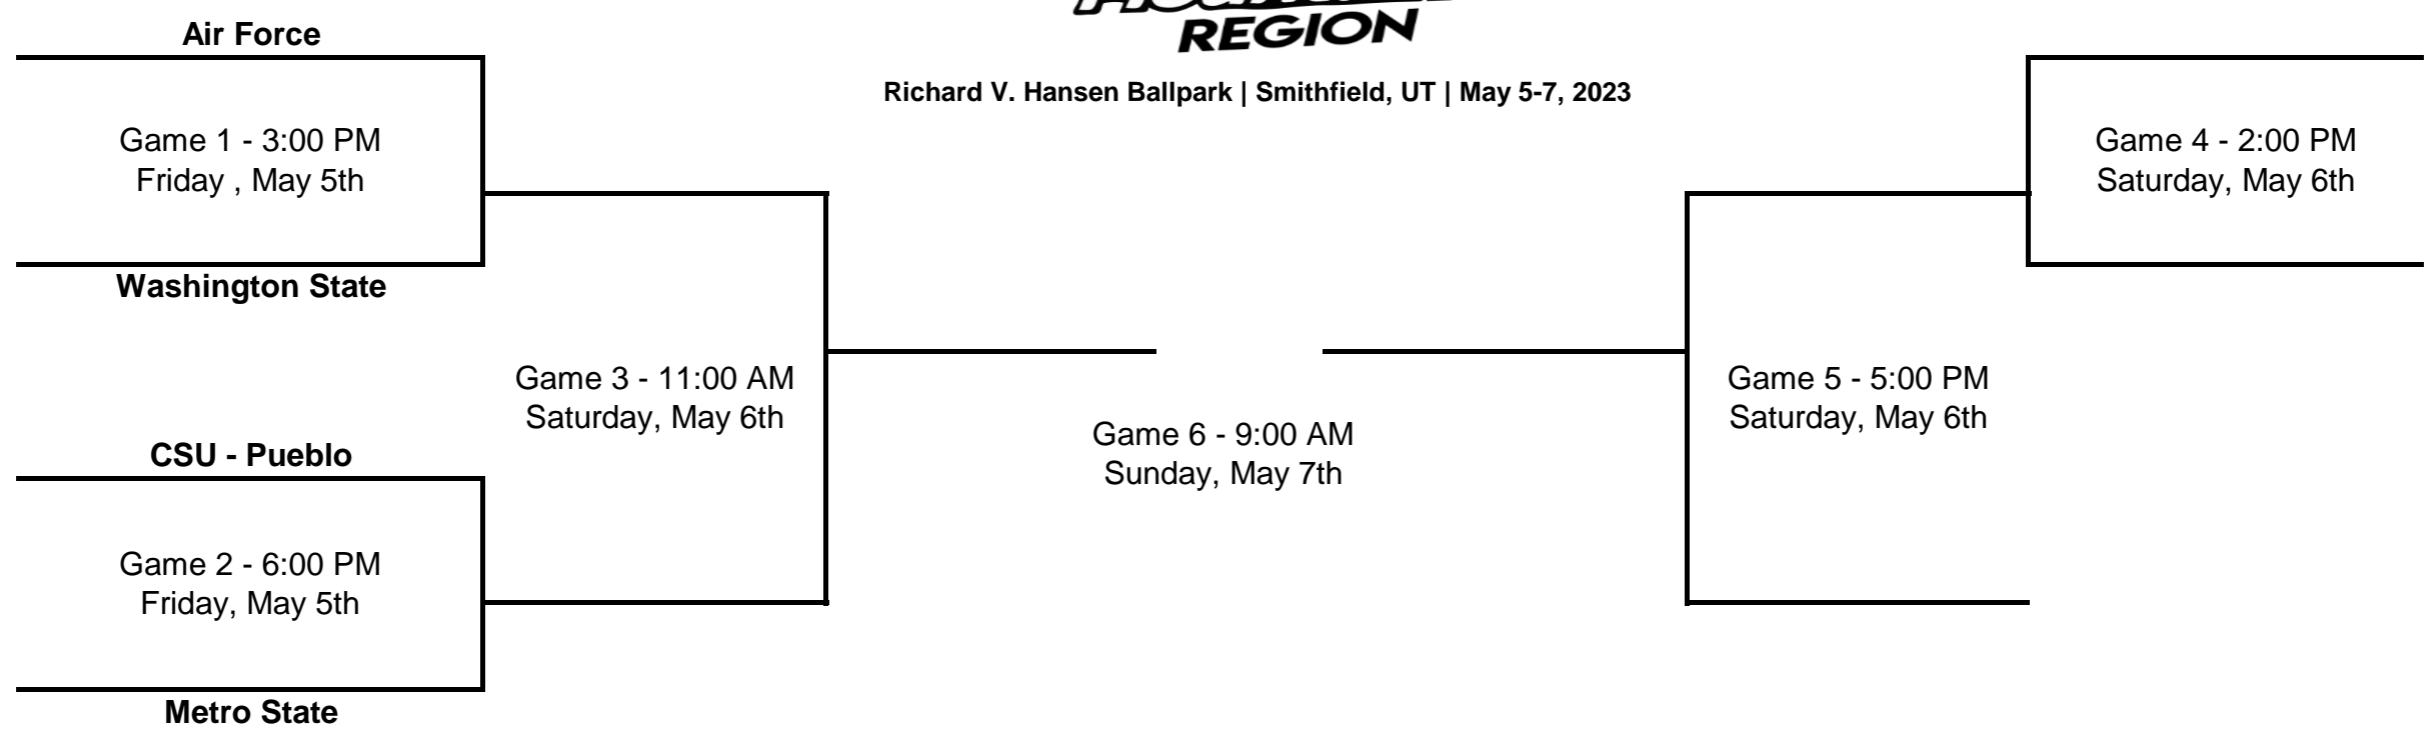

Stern Family Field | DuBois, PA | May 5-7, 2023

- 1 Seed Montclair State
- 2 Seed Penn State
- 3 Seed Temple
- 4 seed Maryland

*Higher Seed is always HOME unless lower seed has higher tournament winning %
 *Double Elimination Format

Waupun Area Junior/Senior HS | Waupun, WI | May 5-7, 2023

- 1 Seed Grand Valley State
- 2 Seed St. Thomas
- 3 Seed UW - La Crosse
- 4 seed Creighton

*Higher Seed is always HOME unless lower seed has higher tournament winning %
 *Double Elimination Format

PACIFIC REGION

Heritage Park | Henderson, NV | May 5-7 2023

*Higher Seed is always HOME unless lower seed has higher tournament winning %
*Double Elimination Format

Richard V. Hansen Ballpark | Smithfield, UT | May 5-7, 2023

- 1 Seed **Air Force**
- 2 Seed **CSU - Pueblo**
- 3 Seed **Washington State**
- 4 seed **Metro State**

Game 7 - 11:30 AM
 Sunday, May 7th
 If Necessary

*Higher Seed is always HOME unless lower seed has higher tournament winning %
 *Double Elimination Format