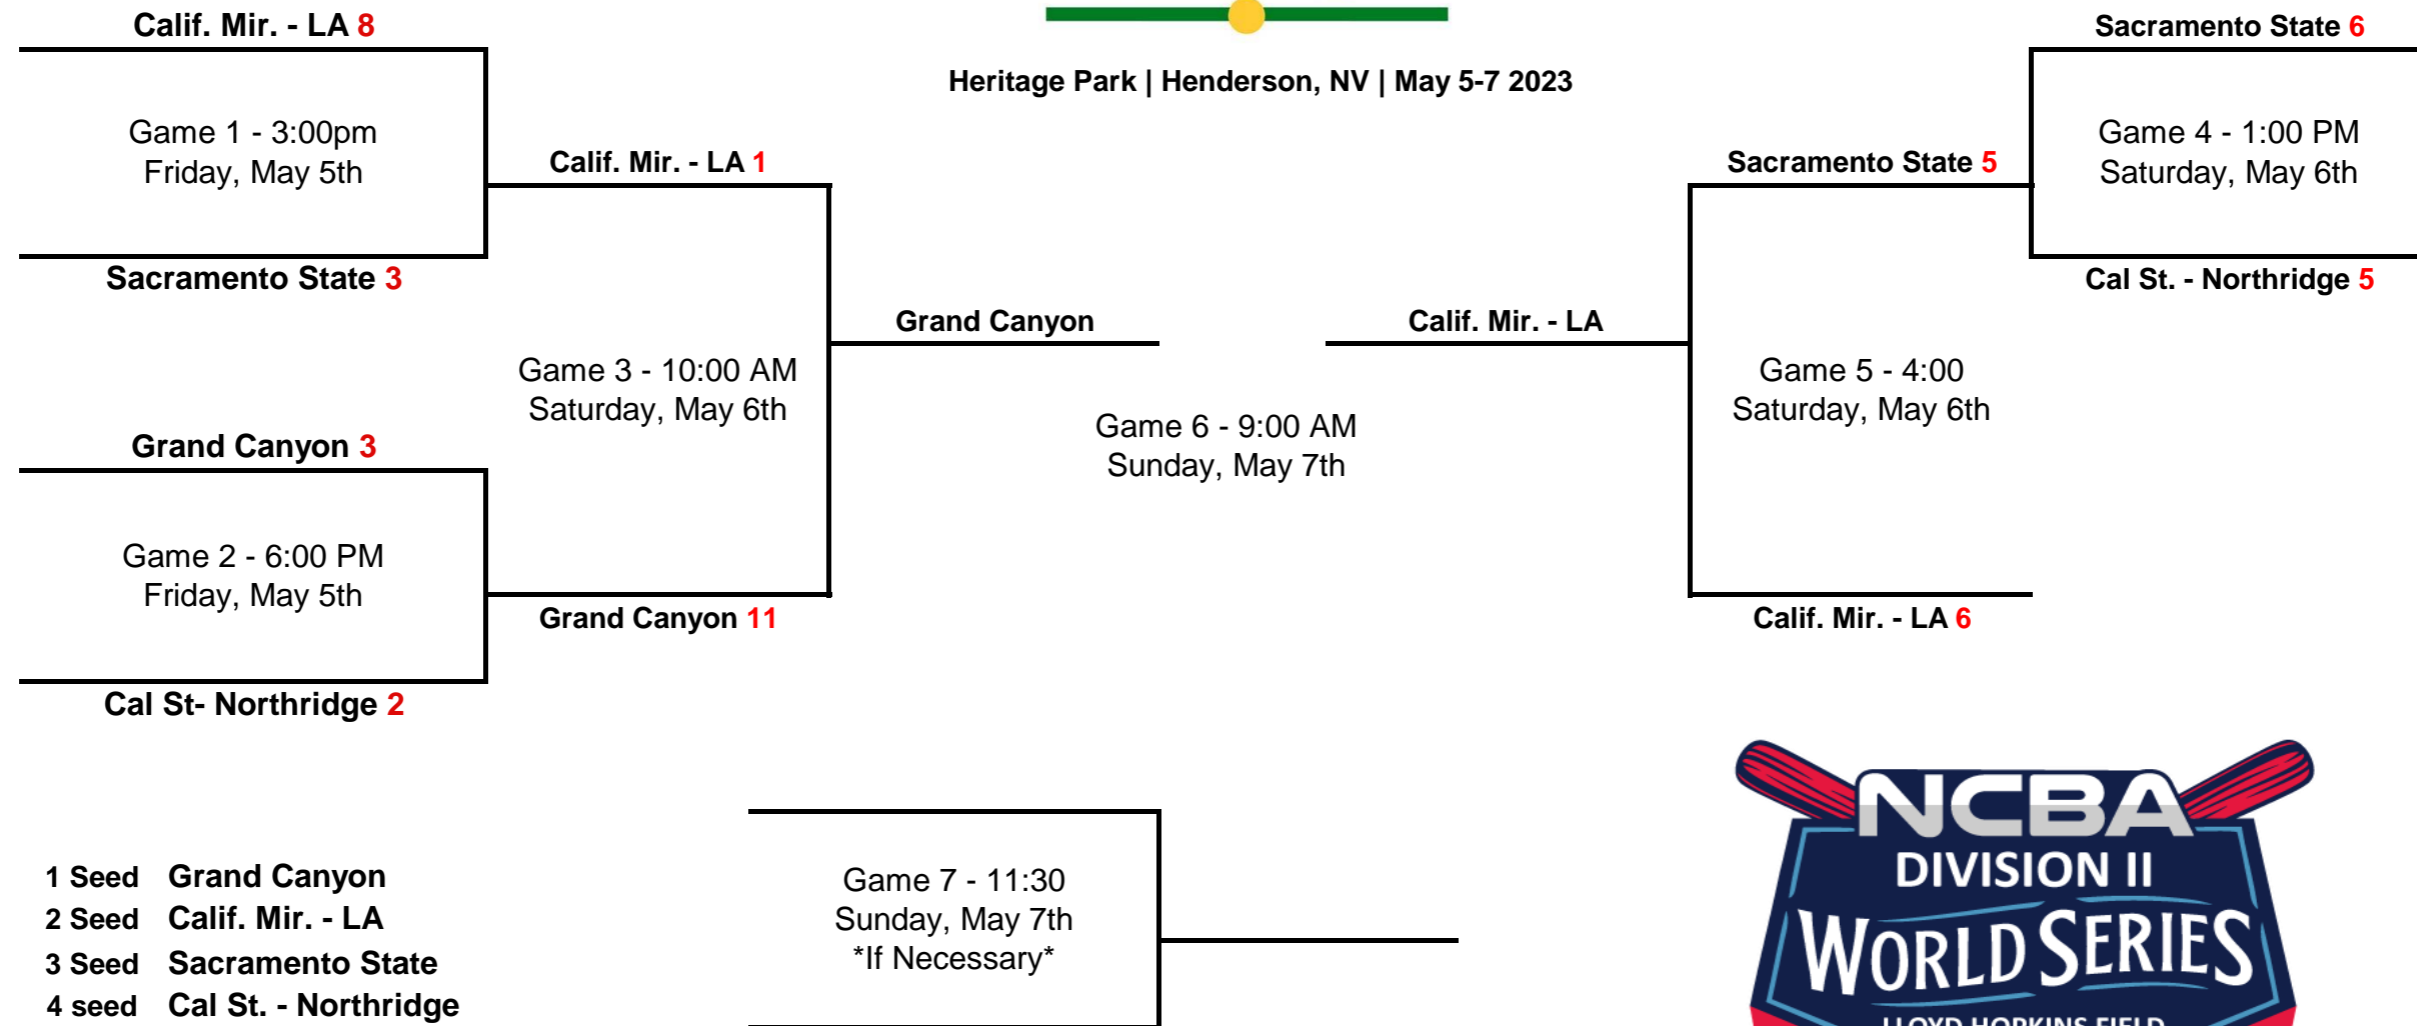

- 1 Seed **Montclair State**
- 2 Seed **Penn State**
- 3 Seed **Temple**
- 4 seed **Maryland**

*Higher Seed is always HOME unless lower seed has higher tournament winning %
 *Double Elimination Format

Legion Field | Greenwood, SC | May 5-7, 2023

- 1 Seed Washington - St. L
- 2 Seed Arlington Baptist
- 3 Seed Houston-Downtown
- 4 seed Missouri S&T

*Higher Seed is always HOME unless lower seed has higher tournament winning %
 *Double Elimination Format

Gutchess Lumber Sports Complex | Cortland, NY | May 5-7, 2023

*Higher Seed is always HOME unless lower seed has higher tournament winning %
*Double Elimination Format

*Higher Seed is always HOME unless lower seed has higher tournament winning %
 *Double Elimination Format

*Higher Seed is always HOME unless lower seed has higher tournament winning %
 *Double Elimination Format

PACIFIC REGION

Heritage Park | Henderson, NV | May 5-7 2023

- 1 Seed Grand Canyon
- 2 Seed Calif. Mir. - LA
- 3 Seed Sacramento State
- 4 seed Cal St. - Northridge