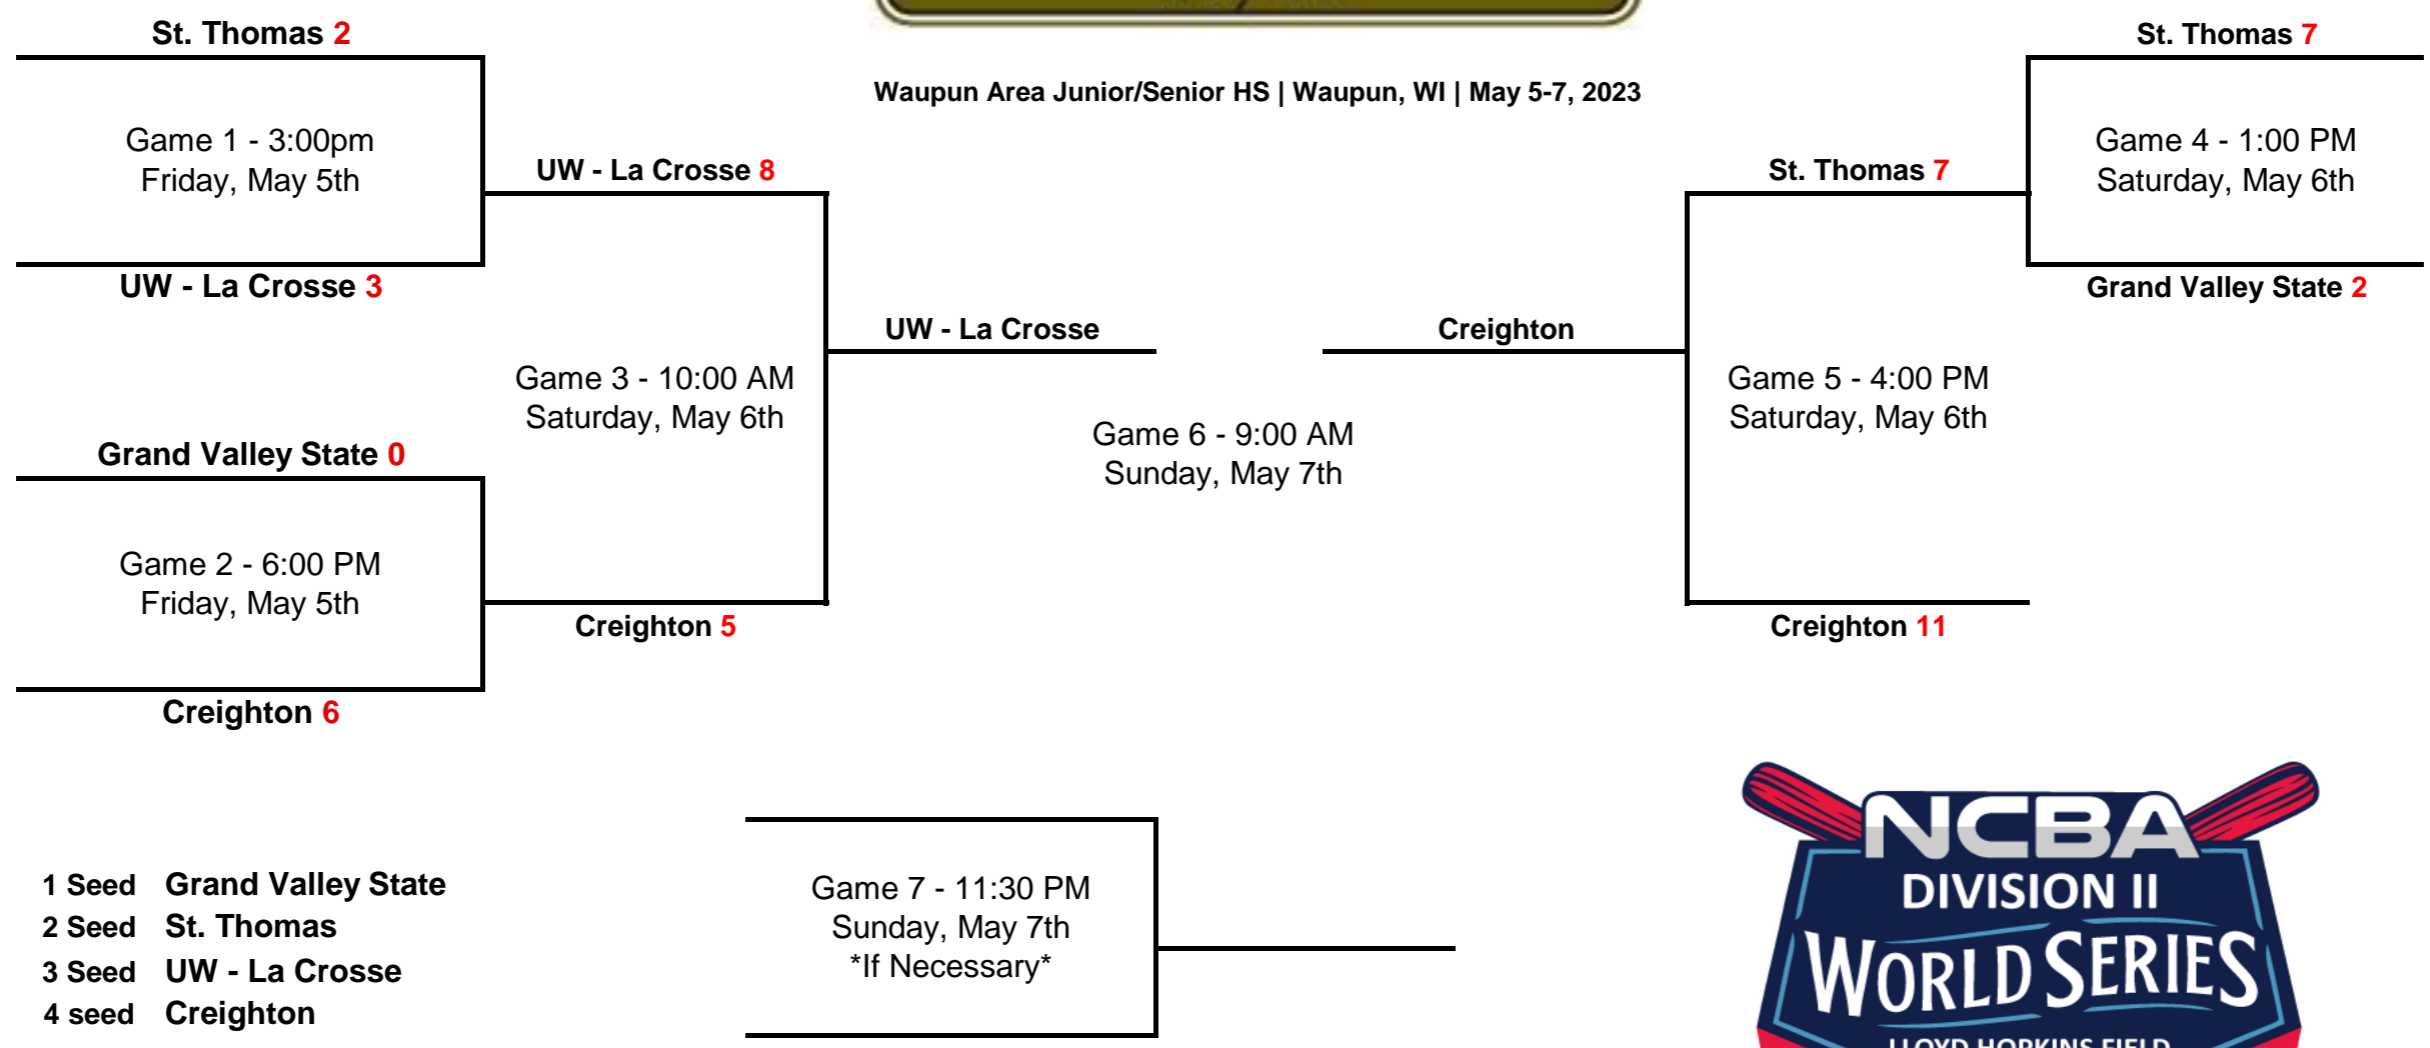

- 1 Seed **Montclair State**
- 2 Seed **Penn State**
- 3 Seed **Temple**
- 4 seed **Maryland**

*Higher Seed is always HOME unless lower seed has higher tournament winning %
 *Double Elimination Format

Legion Field | Greenwood, SC | May 5-7, 2023

- 1 Seed High Point
- 2 Seed Central Florida
- 3 Seed Georgia Southern
- 4 seed North Georgia

*Higher Seed is always HOME unless lower seed has higher tournament winning %
 *Double Elimination Format

Springdale High School | Springdale, AR | May 5-7, 2023

- 1 Seed Washington - St. L
- 2 Seed Arlington Baptist
- 3 Seed Houston-Downtown
- 4 seed Missouri S&T

*Higher Seed is always HOME unless lower seed has higher tournament winning %
 *Double Elimination Format

*Higher Seed is always HOME unless lower seed has higher tournament winning %
 *Double Elimination Format

PACIFIC REGION

Heritage Park | Henderson, NV | May 5-7 2023

- 1 Seed Grand Canyon
- 2 Seed Calif. Mir. - LA
- 3 Seed Sacramento State
- 4 seed Cal St. - Northridge