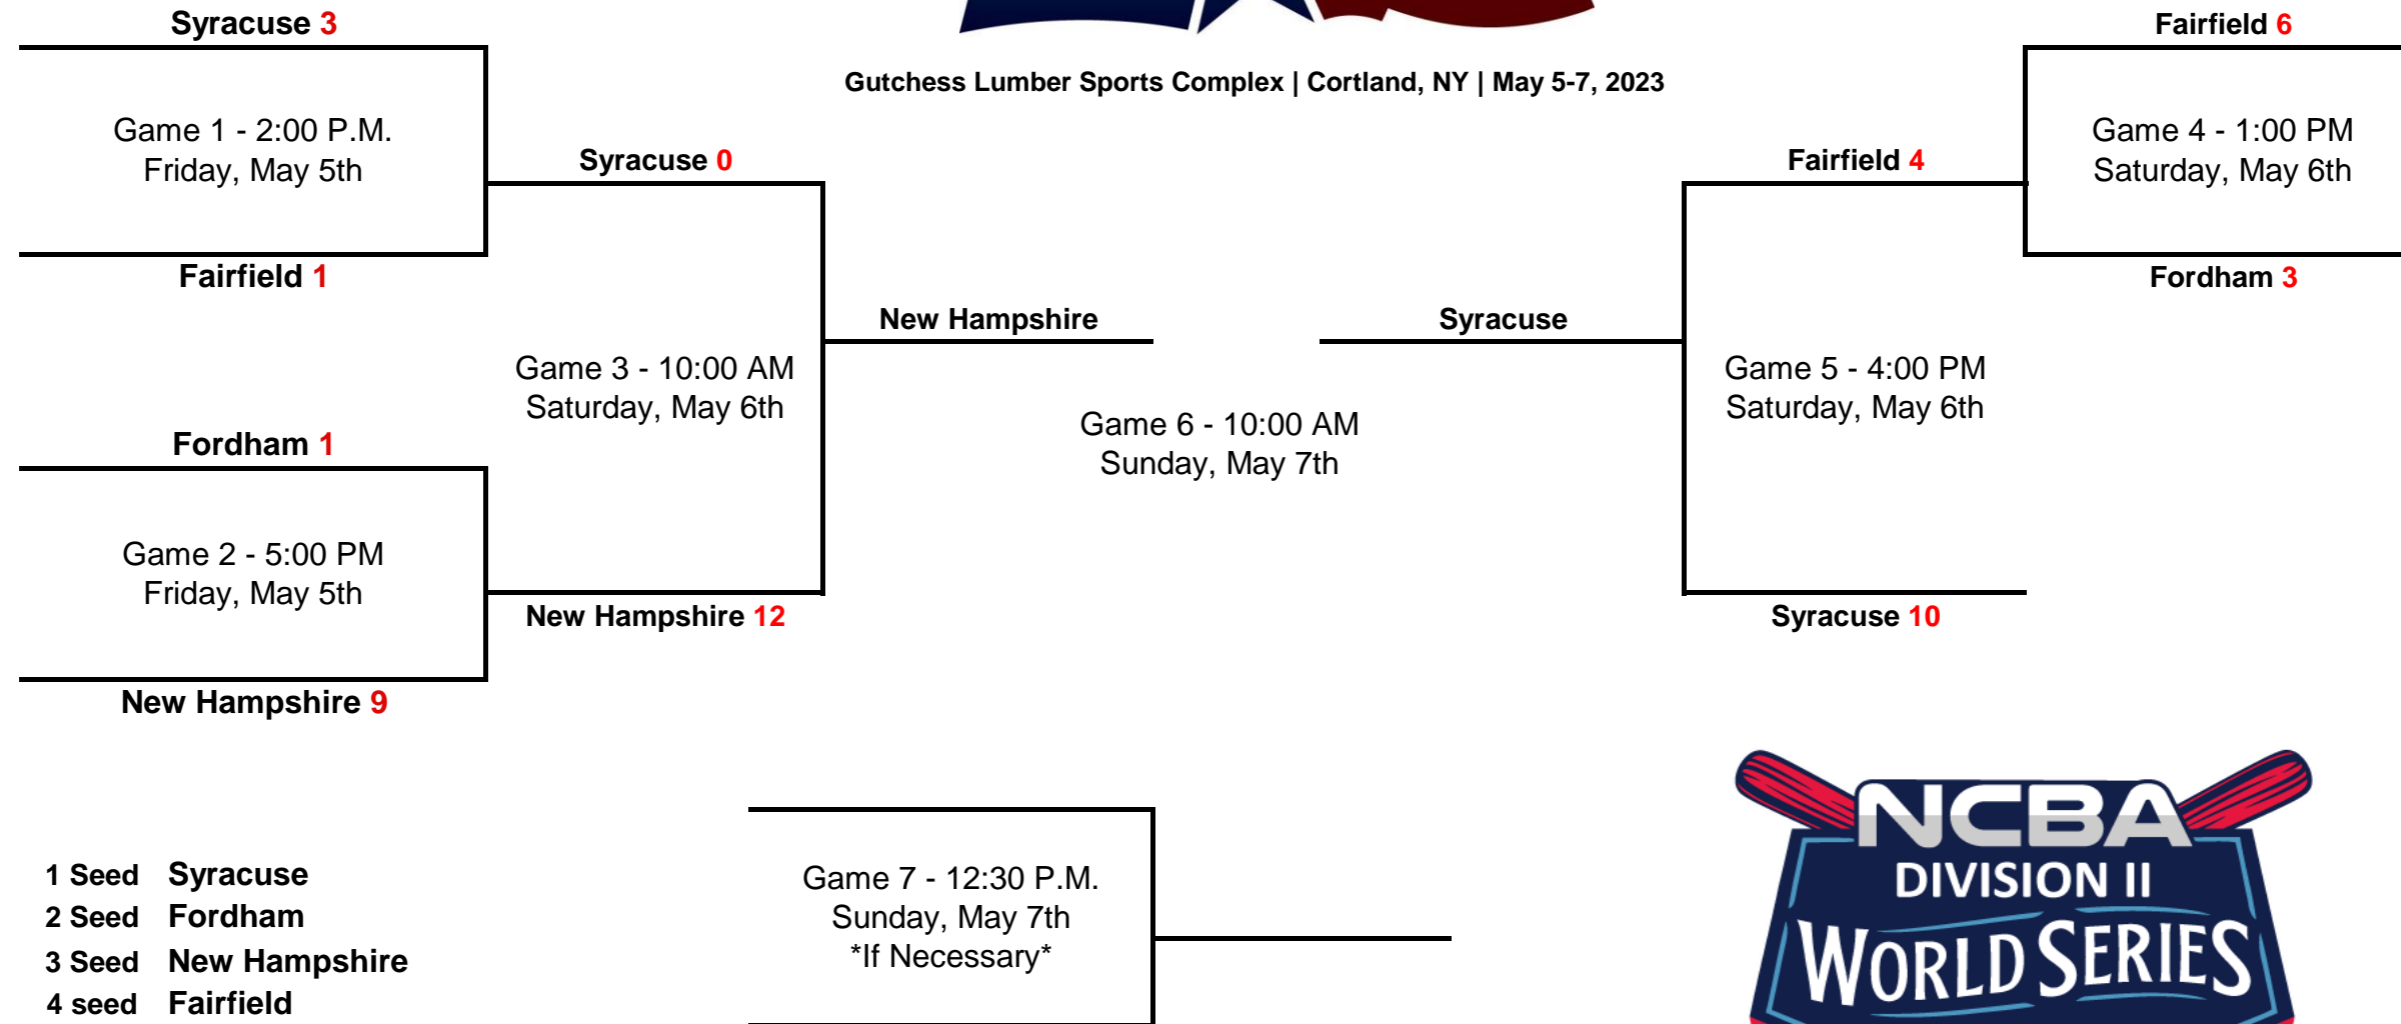

*Higher Seed is always HOME unless lower seed has higher tournament winning %
*Double Elimination Format