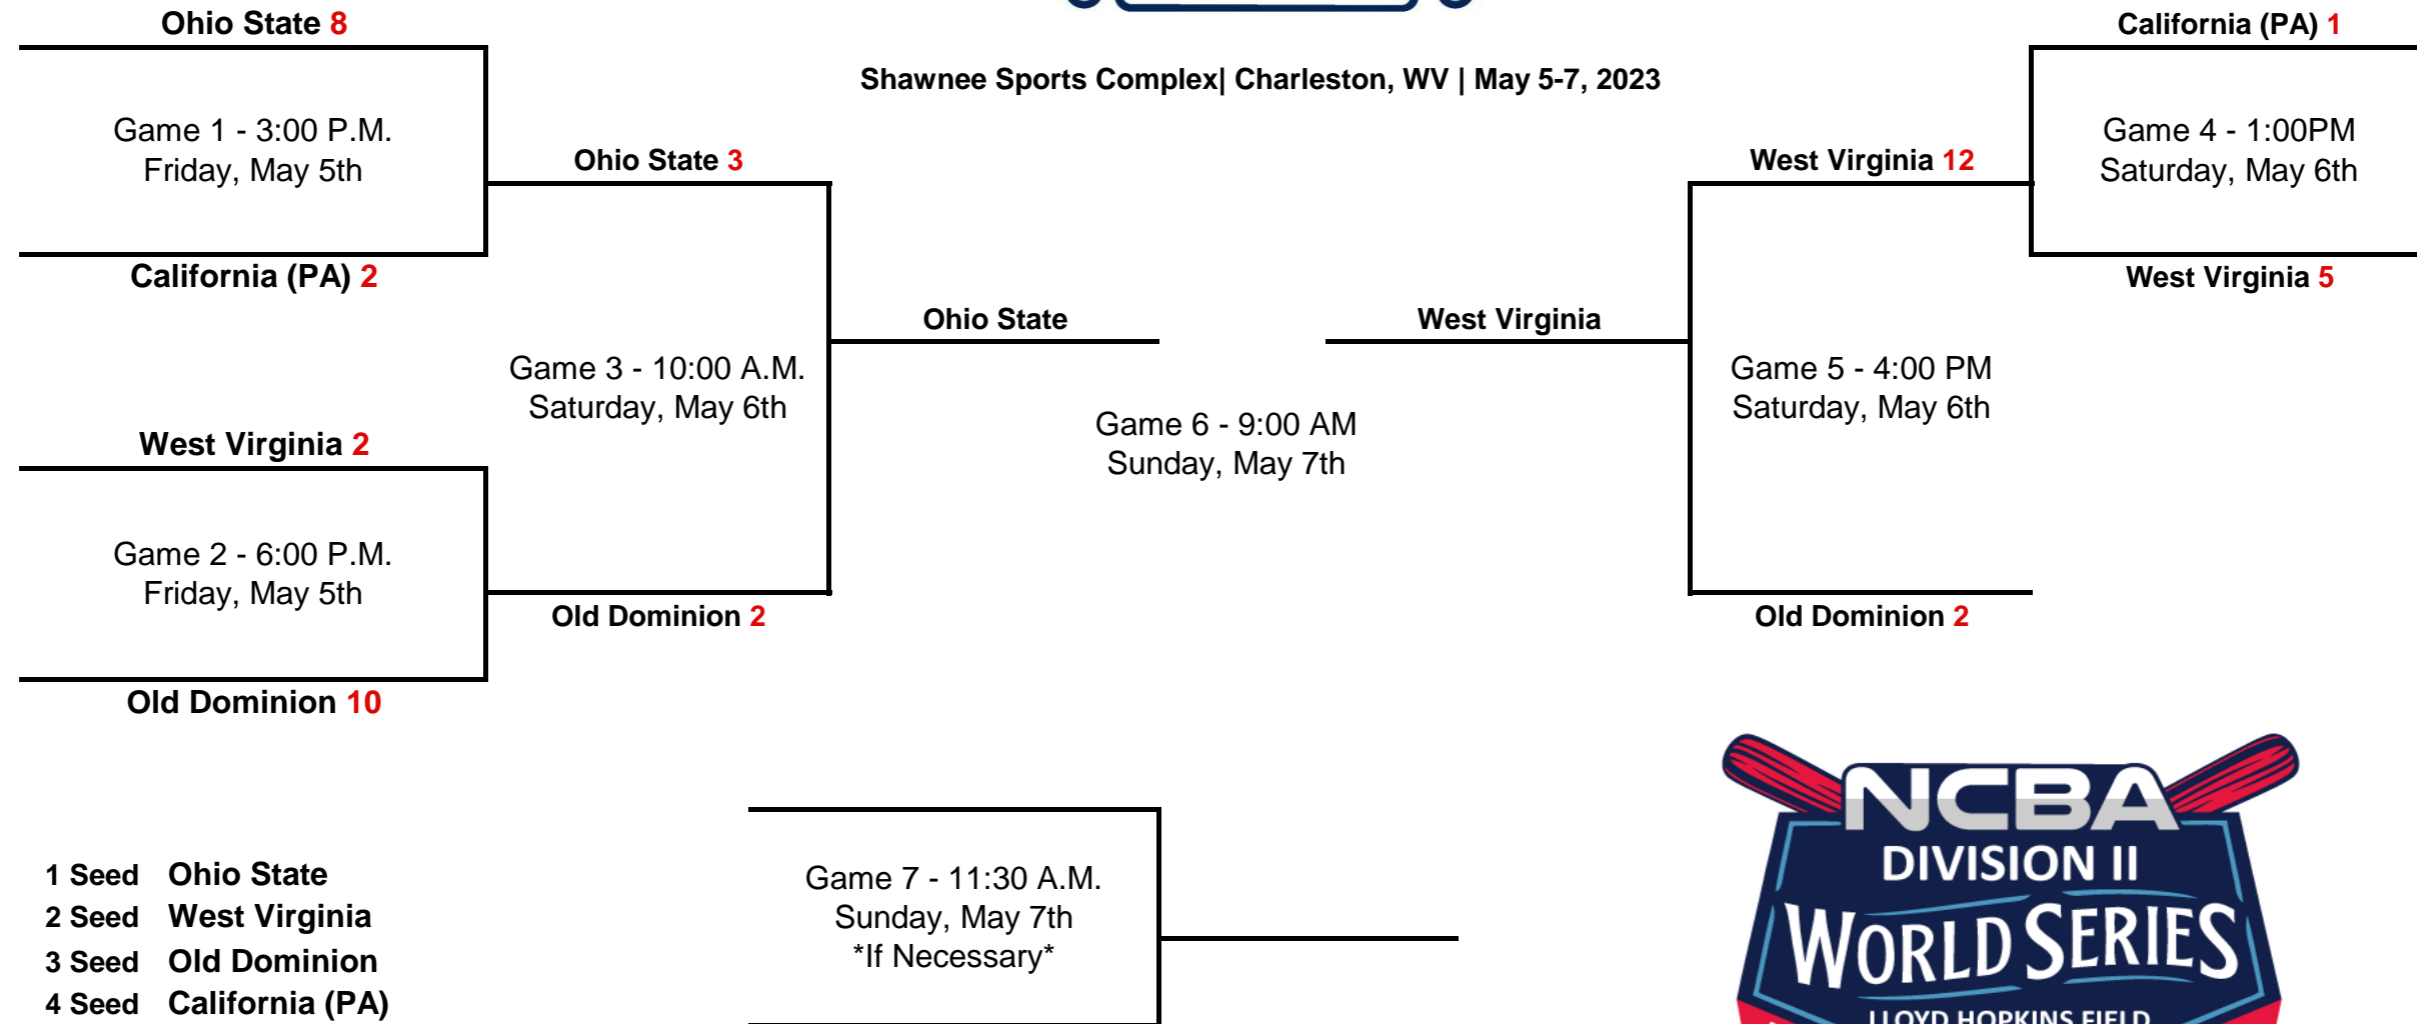

*Higher Seed is always HOME unless lower seed has higher tournament winning %
*Double Elimination Format