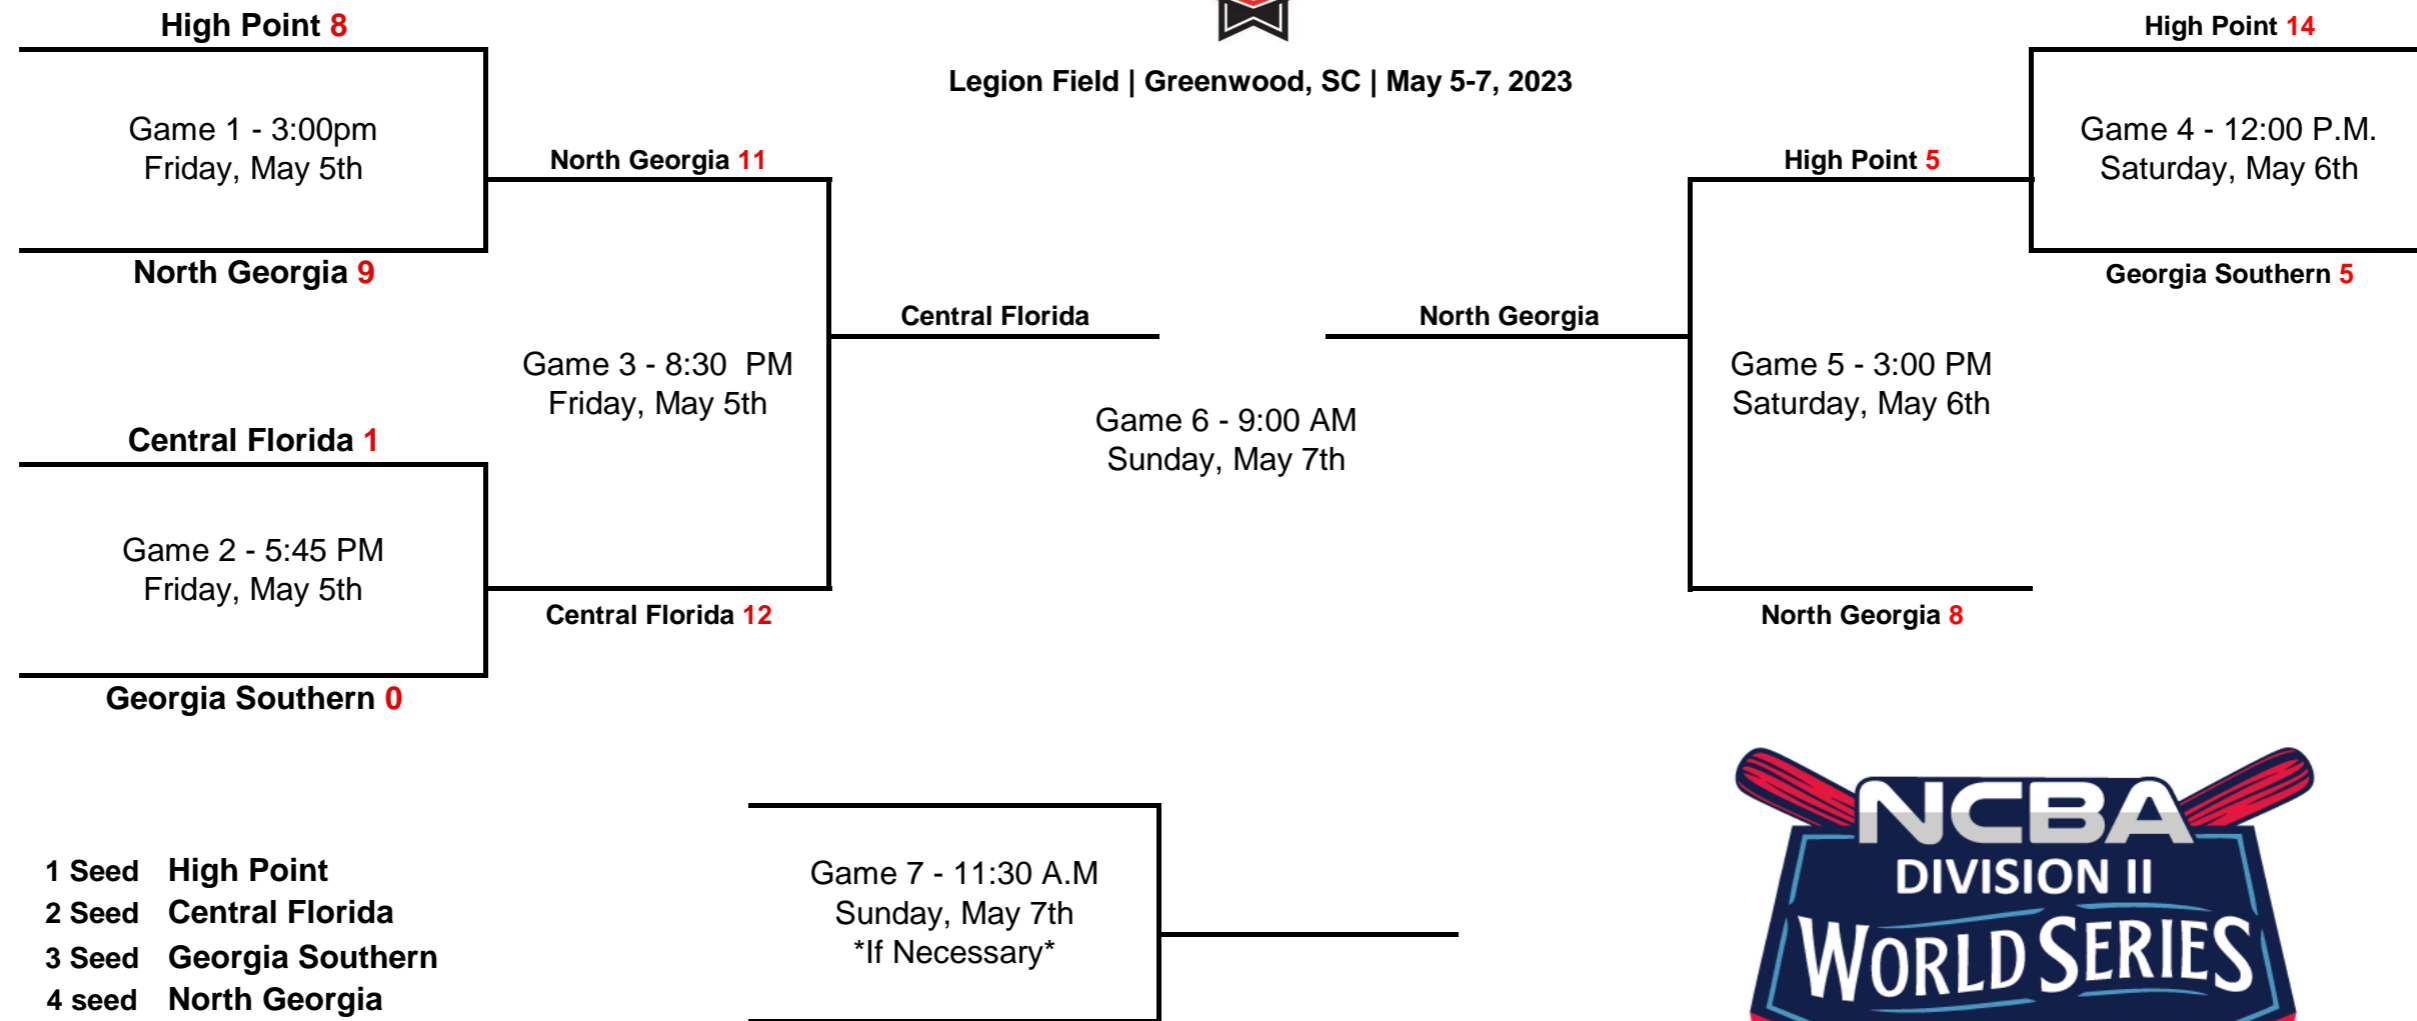

- 1 Seed **Montclair State**
- 2 Seed **Penn State**
- 3 Seed **Temple**
- 4 seed **Maryland**

*Higher Seed is always HOME unless lower seed has higher tournament winning %
 *Double Elimination Format

Legion Field | Greenwood, SC | May 5-7, 2023

- 1 Seed High Point
- 2 Seed Central Florida
- 3 Seed Georgia Southern
- 4 seed North Georgia

*Higher Seed is always HOME unless lower seed has higher tournament winning %
 *Double Elimination Format

Springdale High School | Springdale, AR | May 5-7, 2023

- 1 Seed Washington - St. L
- 2 Seed Arlington Baptist
- 3 Seed Houston-Downtown
- 4 seed Missouri S&T

*Higher Seed is always HOME unless lower seed has higher tournament winning %
 *Double Elimination Format