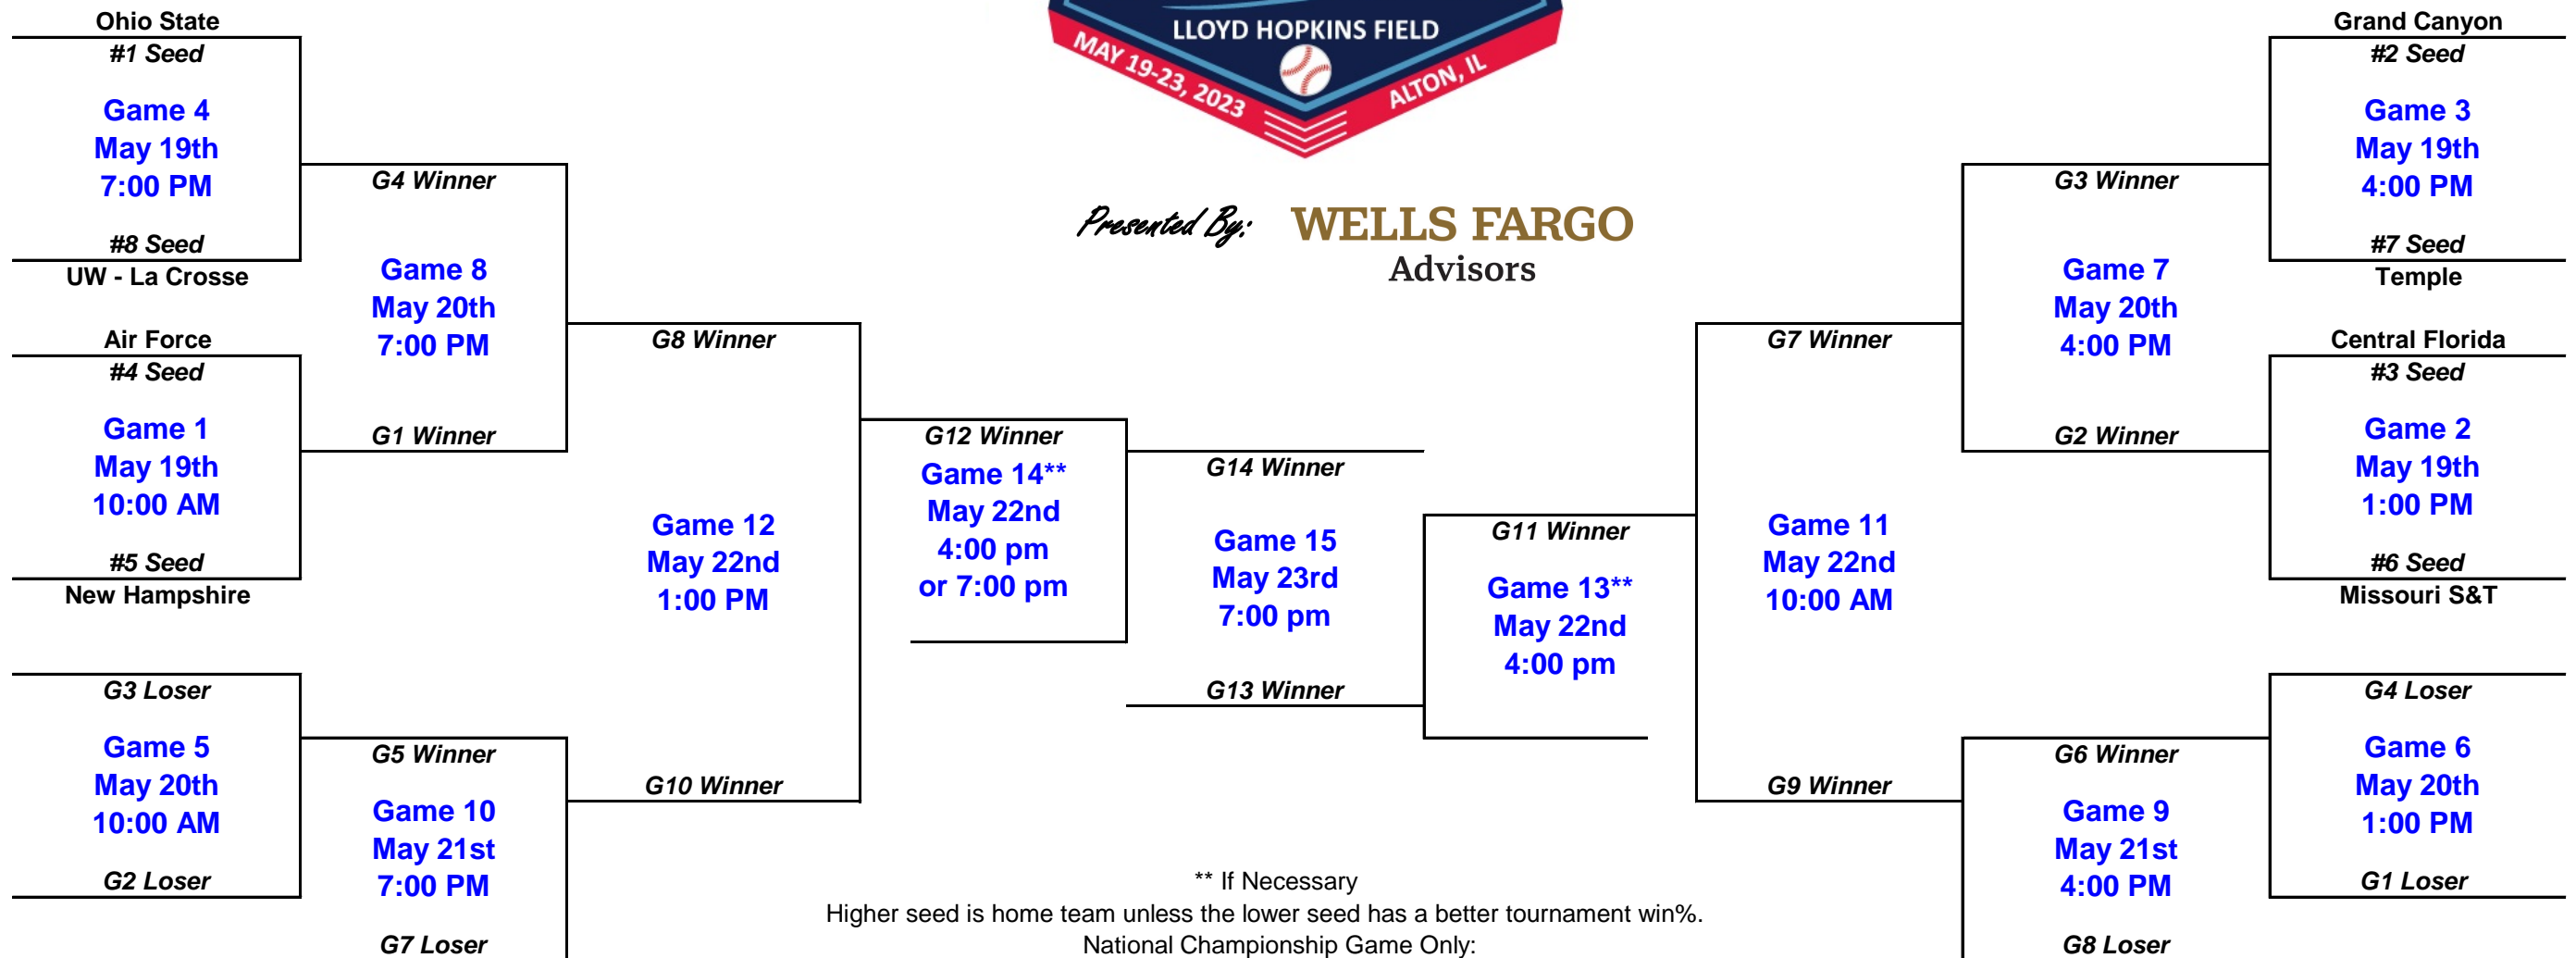

Presented By: **WELLS FARGO** Advisors

** If Necessary

Higher seed is home team unless the lower seed has a better tournament win%.

National Championship Game Only:

Higher seed is home team unless the lower seed has fewer tournament losses.

SEEDING

- #1 Ohio State University
- #2 Grand Canyon University
- #3 University of Central Florida
- #4 Air Force Academy
- #5 University of New Hampshire
- #6 Missouri University of Science and Technology
- #7 Temple University
- #8 University of Wisconsin - La Crosse

New Penn Region Champions

Ohio State University

Northern Plains Region Champions

University of Wisconsin - La Crosse

Pacific Region Champions

Grand Canyon University

Rocky Mountain Region Champions

Air Force Academy