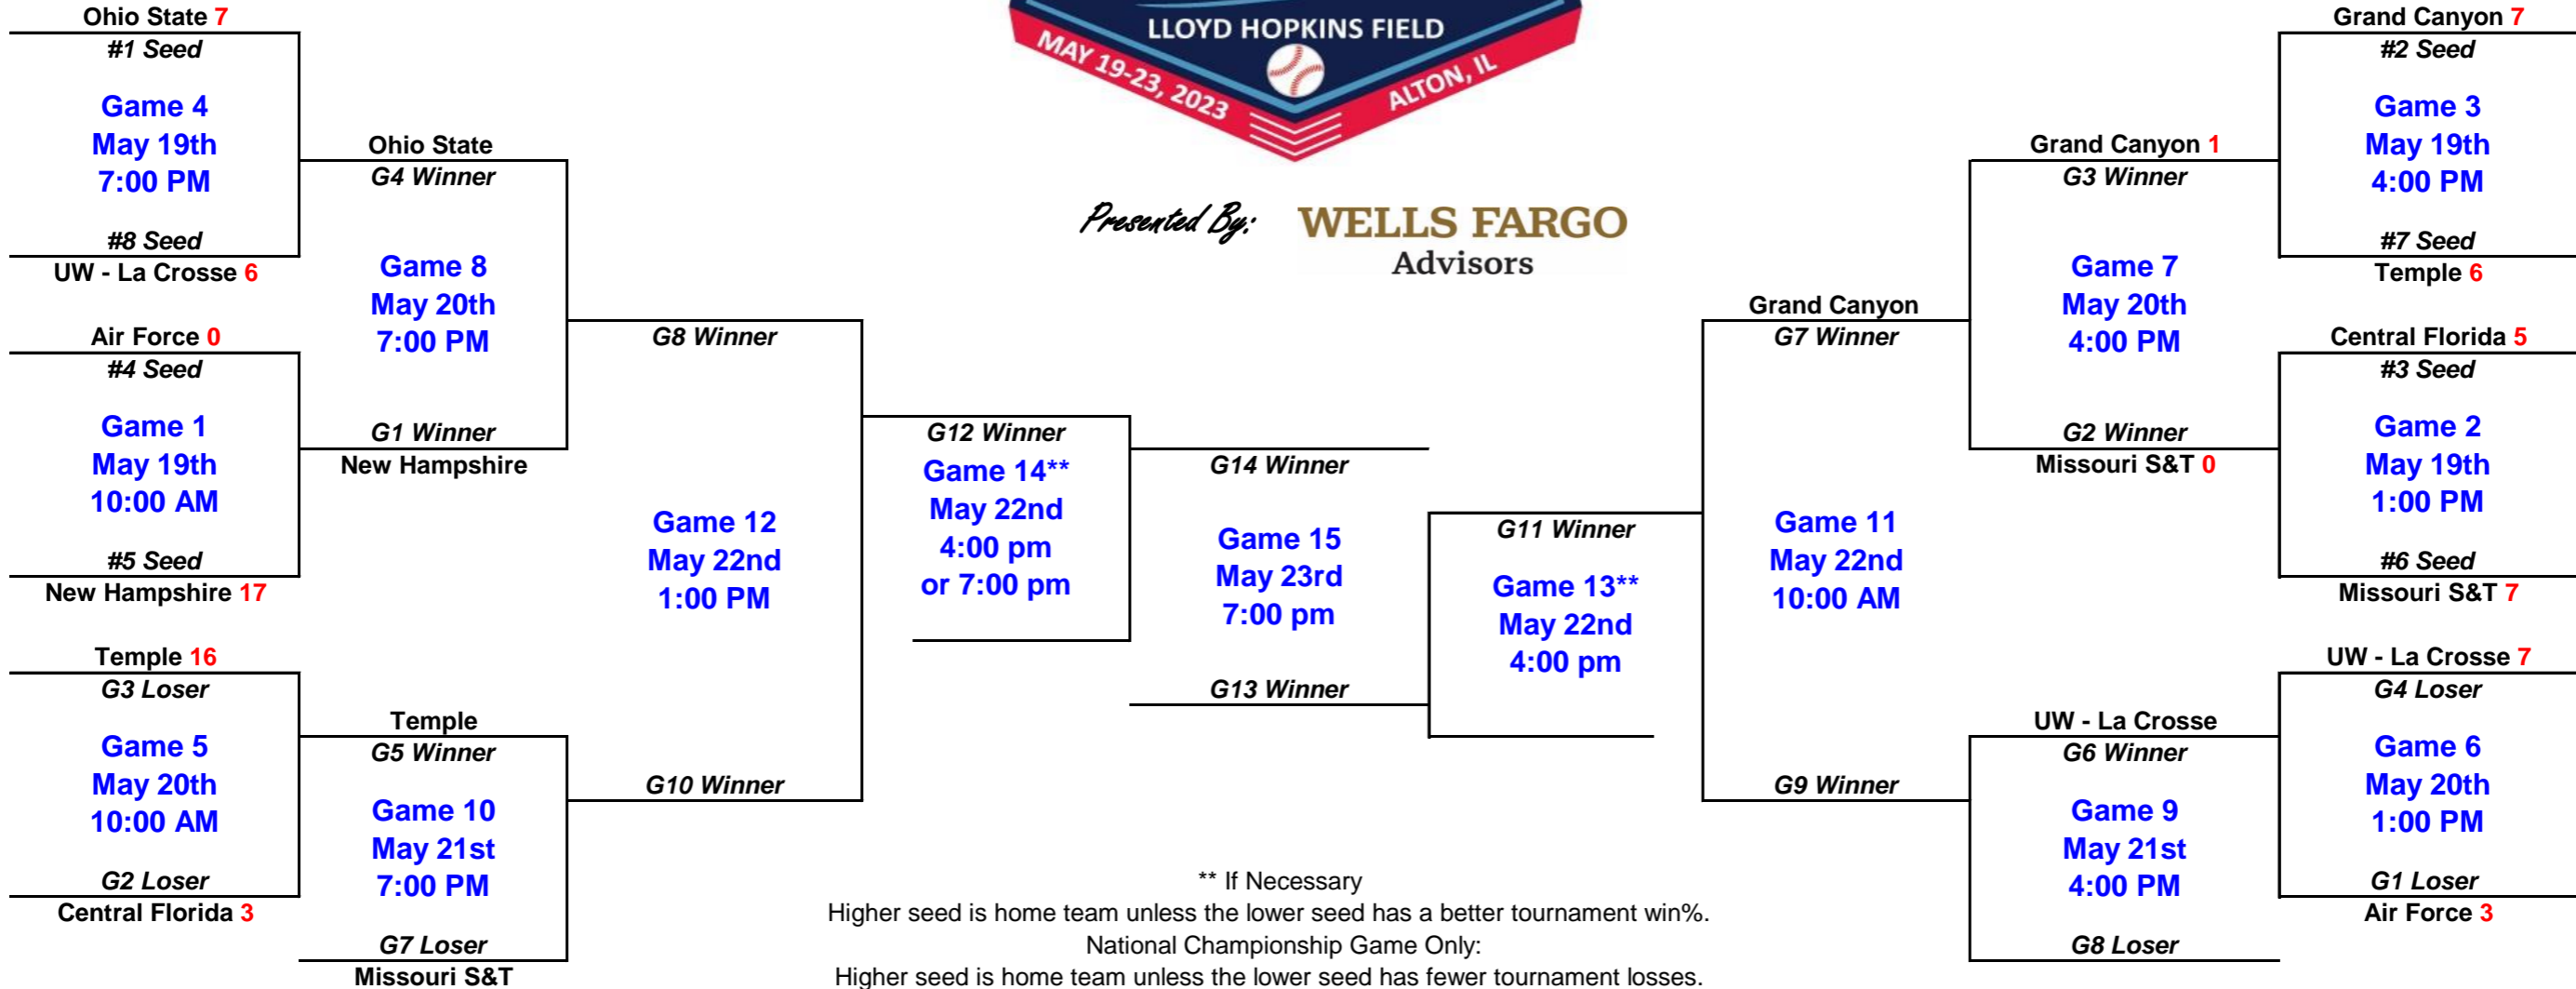

Presented By: **WELLS FARGO** Advisors

\*\* If Necessary  
Higher seed is home team unless the lower seed has a better tournament win%.  
National Championship Game Only:  
Higher seed is home team unless the lower seed has fewer tournament losses.

**Chesapeake Region Champions**  
Temple University

**Dixie Region Champions**  
University of Central Florida

**Great American Region Champions**  
Missouri University of Science and Technology

**New England Region Champions**  
University of New Hampshire

**SEEDING**

- #1 Ohio State University
- #2 Grand Canyon University
- #3 University of Central Florida
- #4 Air Force Academy
- #5 University of New Hampshire
- #6 Missouri University of Science and Technology
- #7 Temple University
- #8 University of Wisconsin - La Crosse

**New Penn Region Champions**  
Ohio State University

**Northern Plains Region Champions**  
University of Wisconsin - La Crosse

**Pacific Region Champions**  
Grand Canyon University

**Rocky Mountain Region Champions**  
Air Force Academy