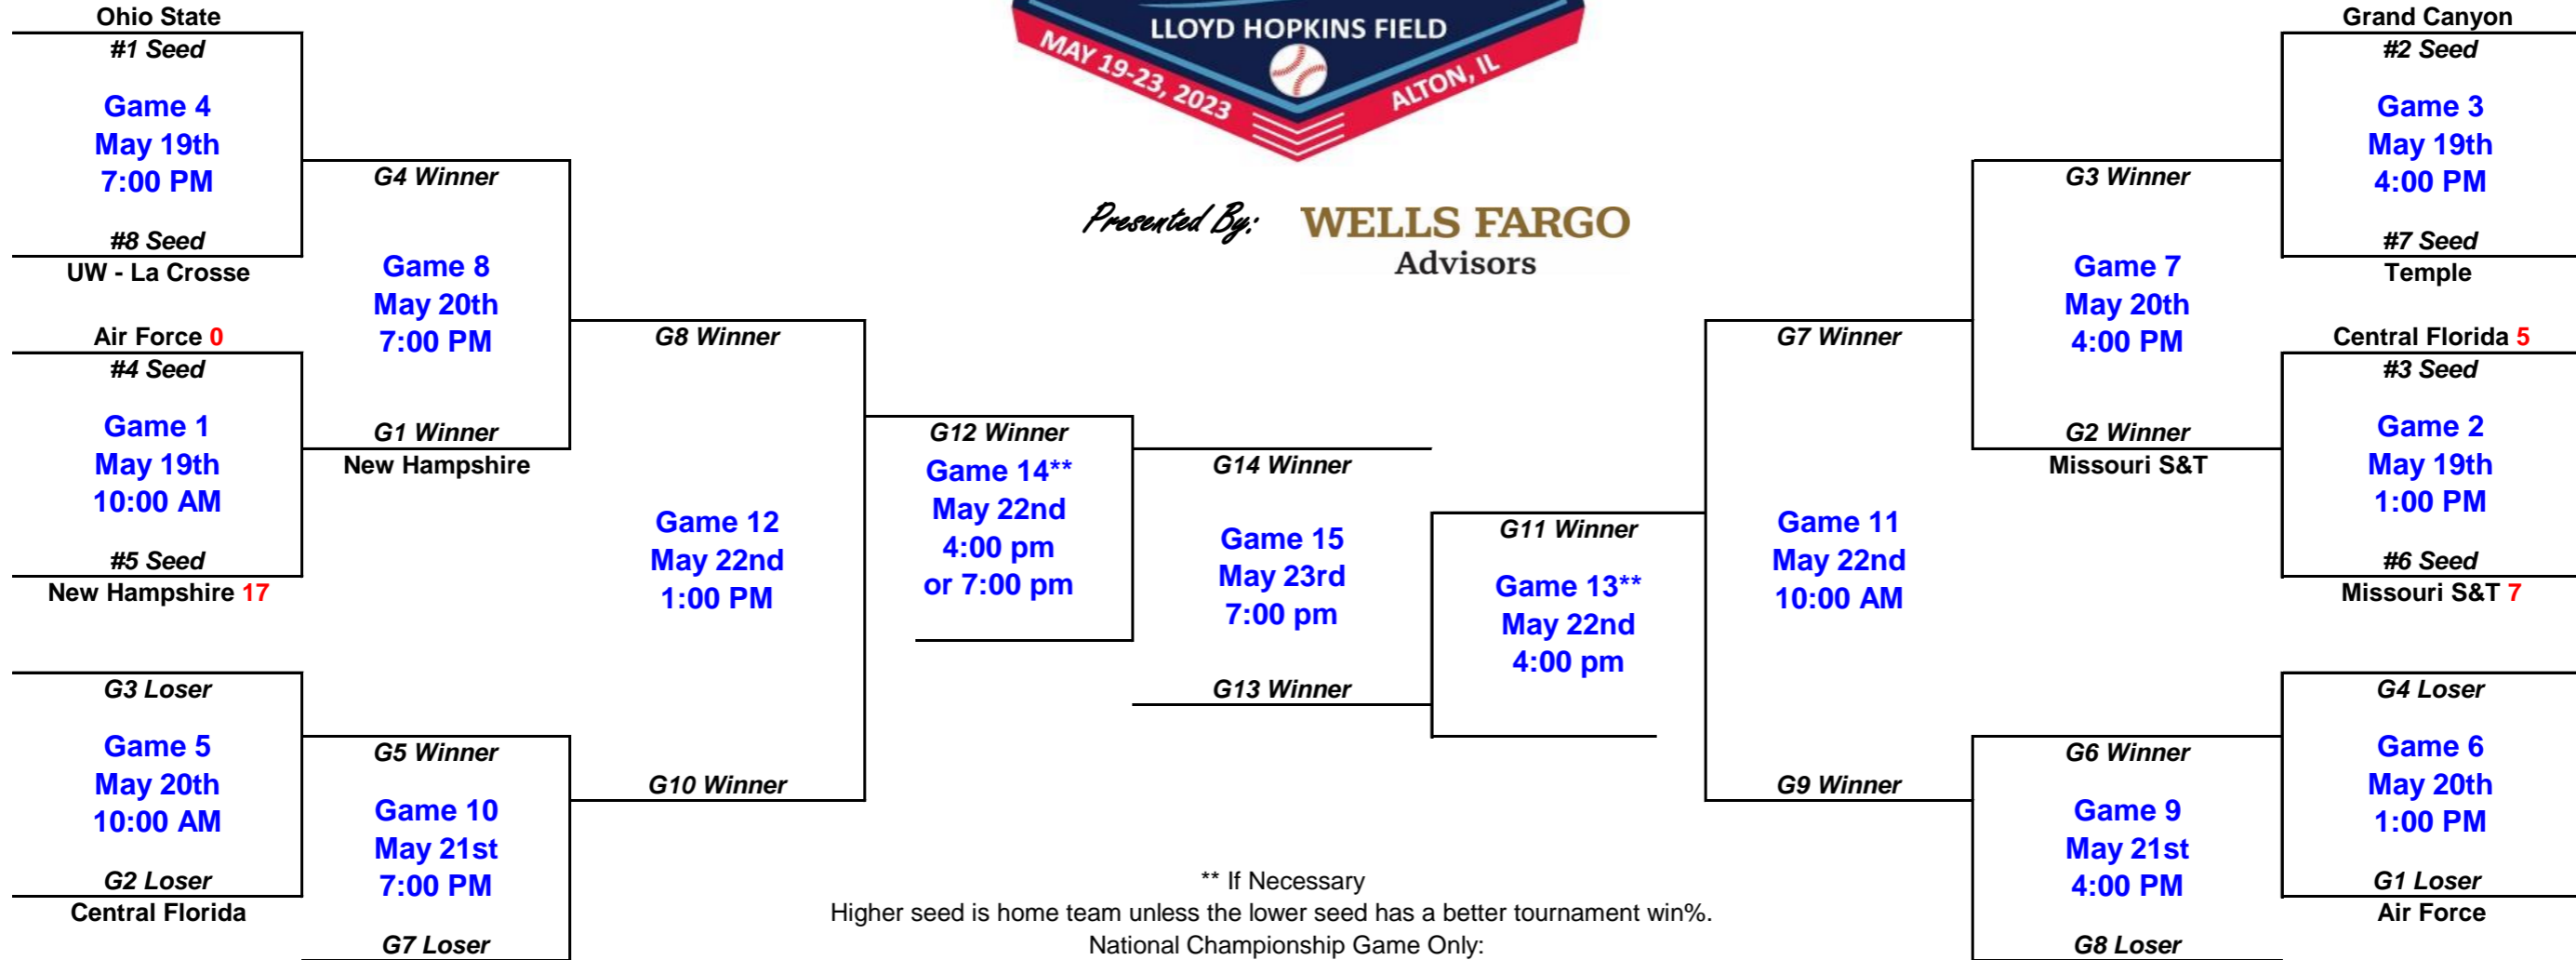

Presented By: **WELLS FARGO** Advisors

** If Necessary

Higher seed is home team unless the lower seed has a better tournament win%.

National Championship Game Only:

Higher seed is home team unless the lower seed has fewer tournament losses.

SEEDING

- #1 Ohio State University
- #2 Grand Canyon University
- #3 University of Central Florida
- #4 Air Force Academy
- #5 University of New Hampshire
- #6 Missouri University of Science and Technology
- #7 Temple University
- #8 University of Wisconsin - La Crosse

New Penn Region Champions

Ohio State University

Northern Plains Region Champions

University of Wisconsin - La Crosse

Pacific Region Champions

Grand Canyon University

Rocky Mountain Region Champions

Air Force Academy