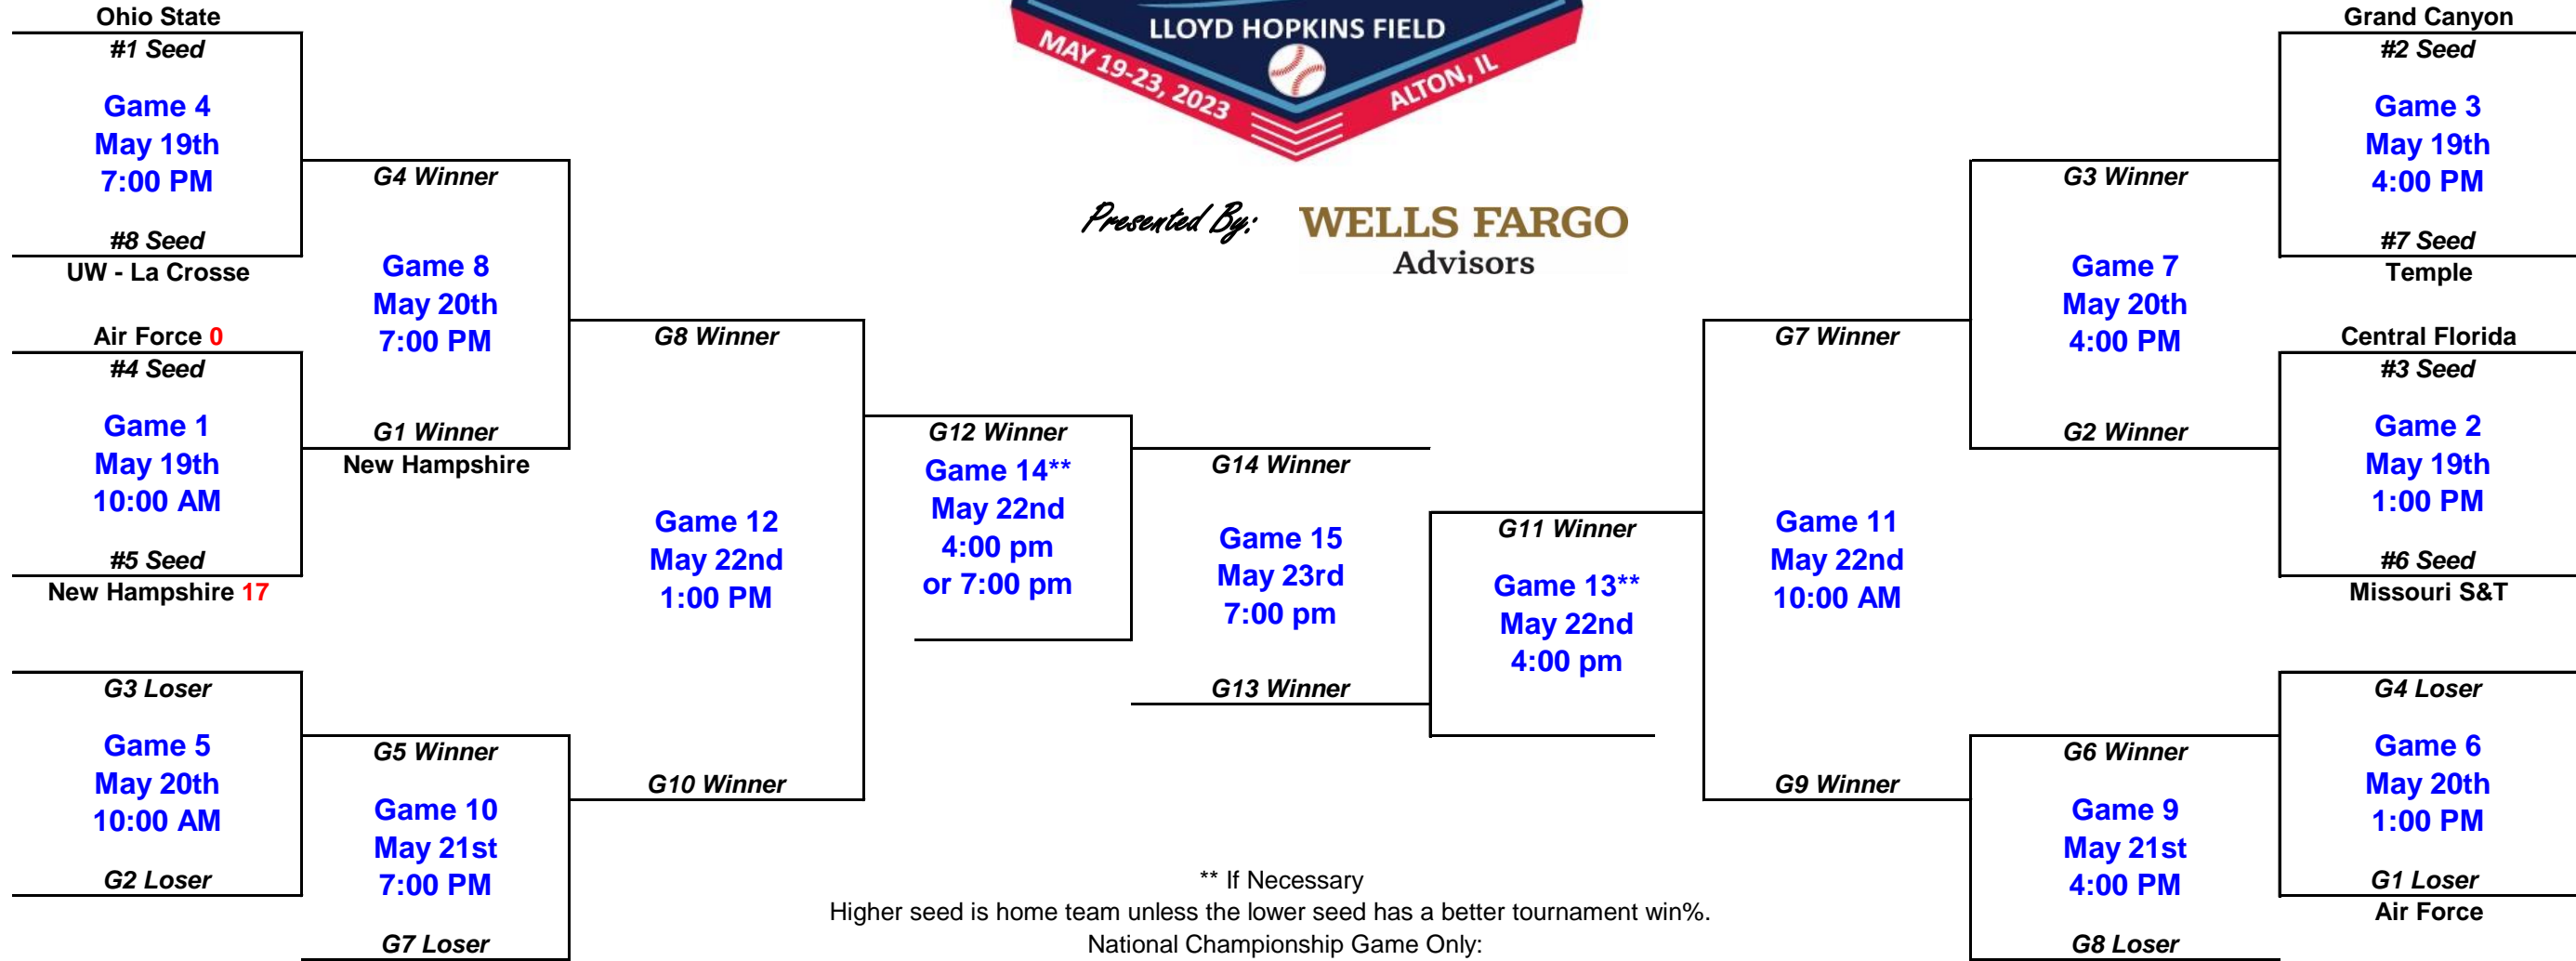

Presented By: **WELLS FARGO** Advisors

** If Necessary

Higher seed is home team unless the lower seed has a better tournament win%.

National Championship Game Only:

Higher seed is home team unless the lower seed has fewer tournament losses.

SEEDING

- #1 Ohio State University
- #2 Grand Canyon University
- #3 University of Central Florida
- #4 Air Force Academy
- #5 University of New Hampshire
- #6 Missouri University of Science and Technology
- #7 Temple University
- #8 University of Wisconsin - La Crosse

New Penn Region Champions

Ohio State University

Northern Plains Region Champions

University of Wisconsin - La Crosse

Pacific Region Champions

Grand Canyon University

Rocky Mountain Region Champions

Air Force Academy