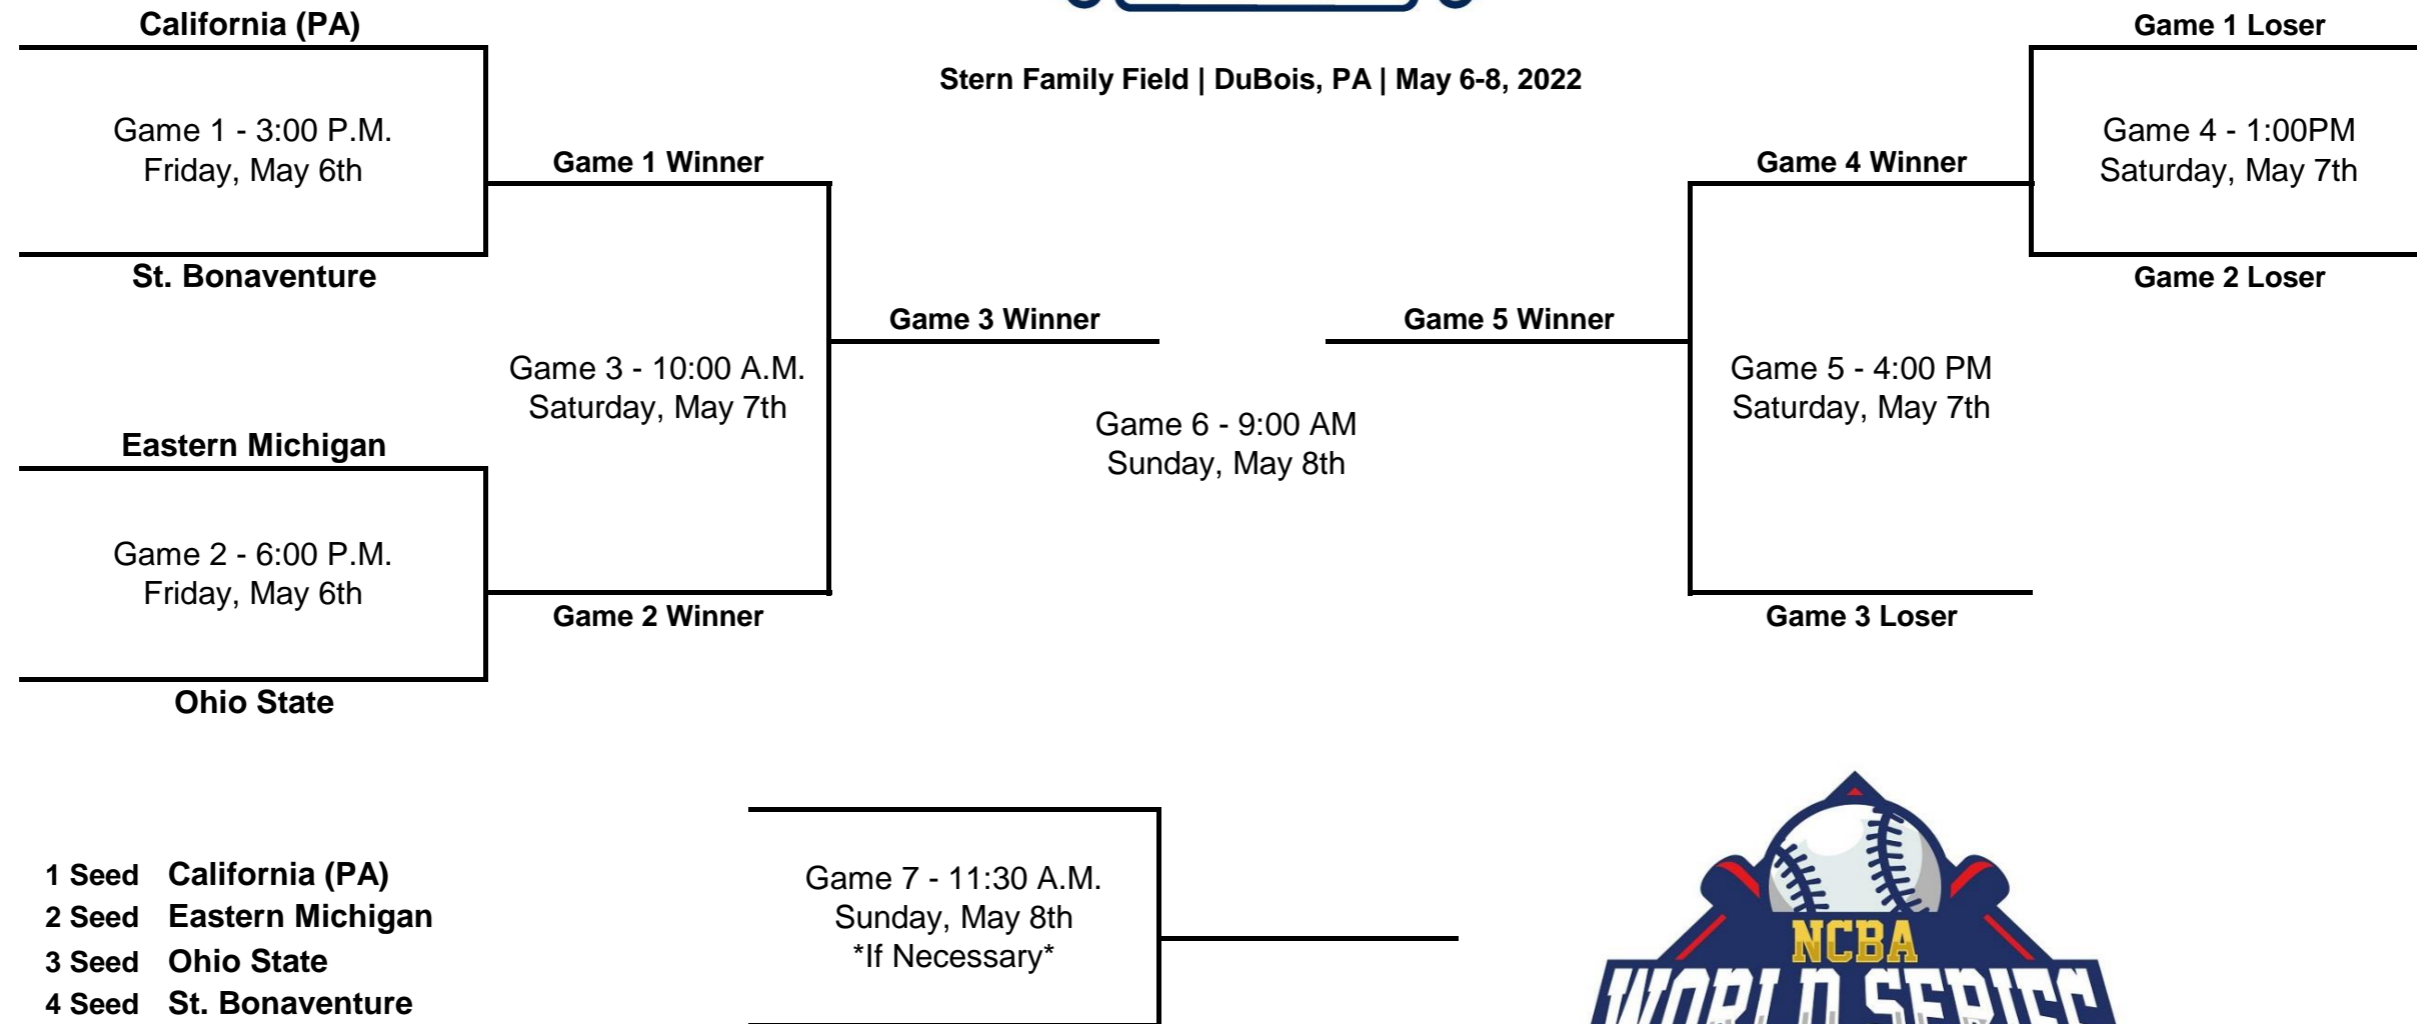

Stern Family Field | DuBois, PA | May 6-8, 2022

- 1 Seed California (PA)
- 2 Seed Eastern Michigan
- 3 Seed Ohio State
- 4 Seed St. Bonaventure