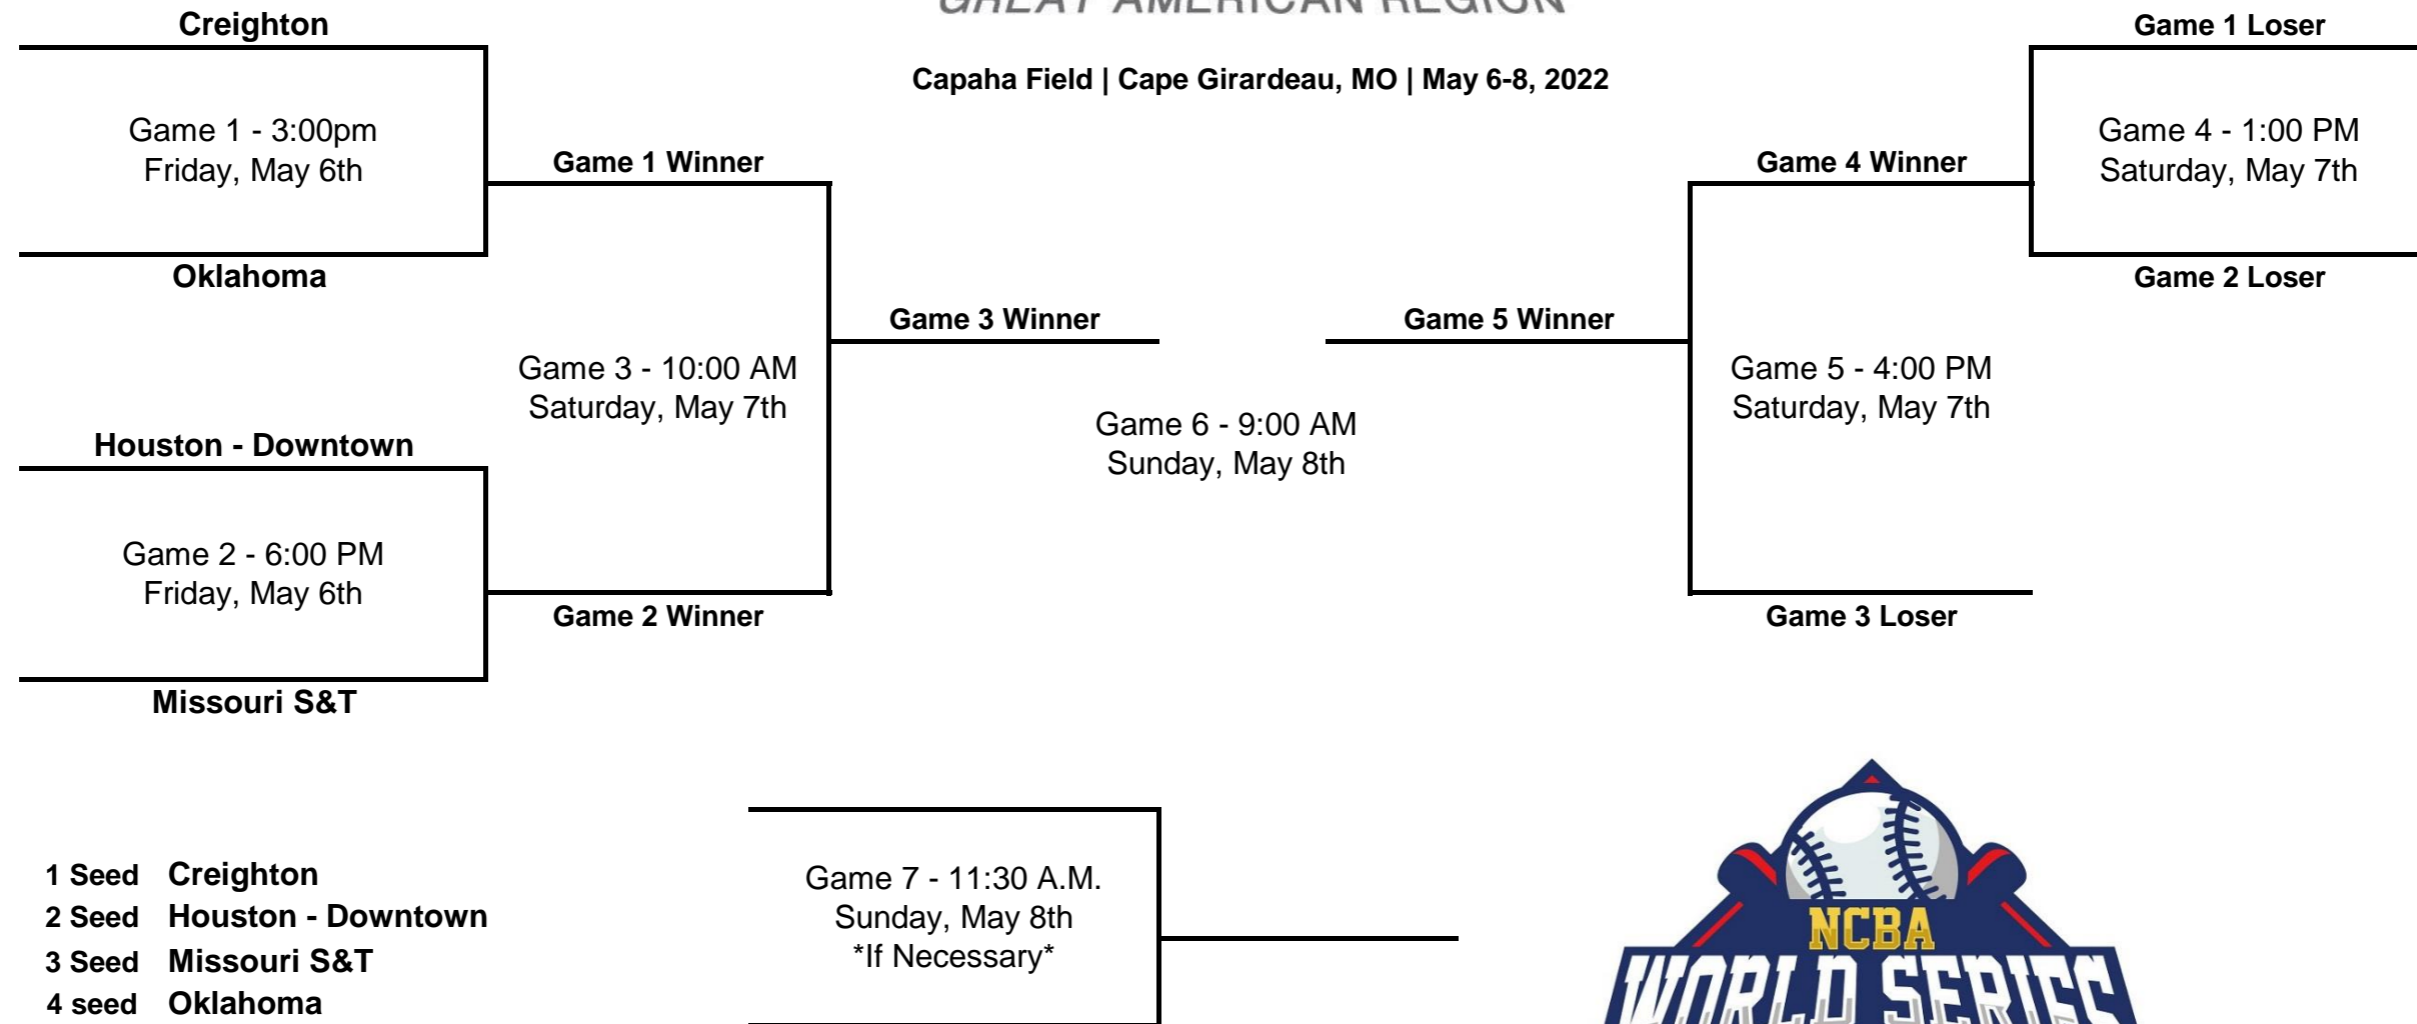

*Higher Seed is always HOME unless lower seed has higher tournament winning %

*Double Elimination Format

Legion Field | Greenwood, SC | May 6-8, 2022

- 1 Seed **Georgia College**
- 2 Seed **High Point**
- 3 Seed **Florida**
- 4 seed **Central Florida**

*Higher Seed is always HOME unless lower seed has higher tournament winning %
 *Double Elimination Format

Capaha Field | Cape Girardeau, MO | May 6-8, 2022

- 1 Seed Creighton
- 2 Seed Houston - Downtown
- 3 Seed Missouri S&T
- 4 seed Oklahoma

PACIFIC REGION

Rawley Duntley Park | Lancaster, CA | May 6-8, 2022

- 1 Seed **Stanford**
- 2 Seed **Grand Canyon**
- 3 Seed **California Miramar - LA**
- 4 seed **San Diego**

*Higher Seed is always HOME unless lower seed has higher tournament winning %
 *Double Elimination Format