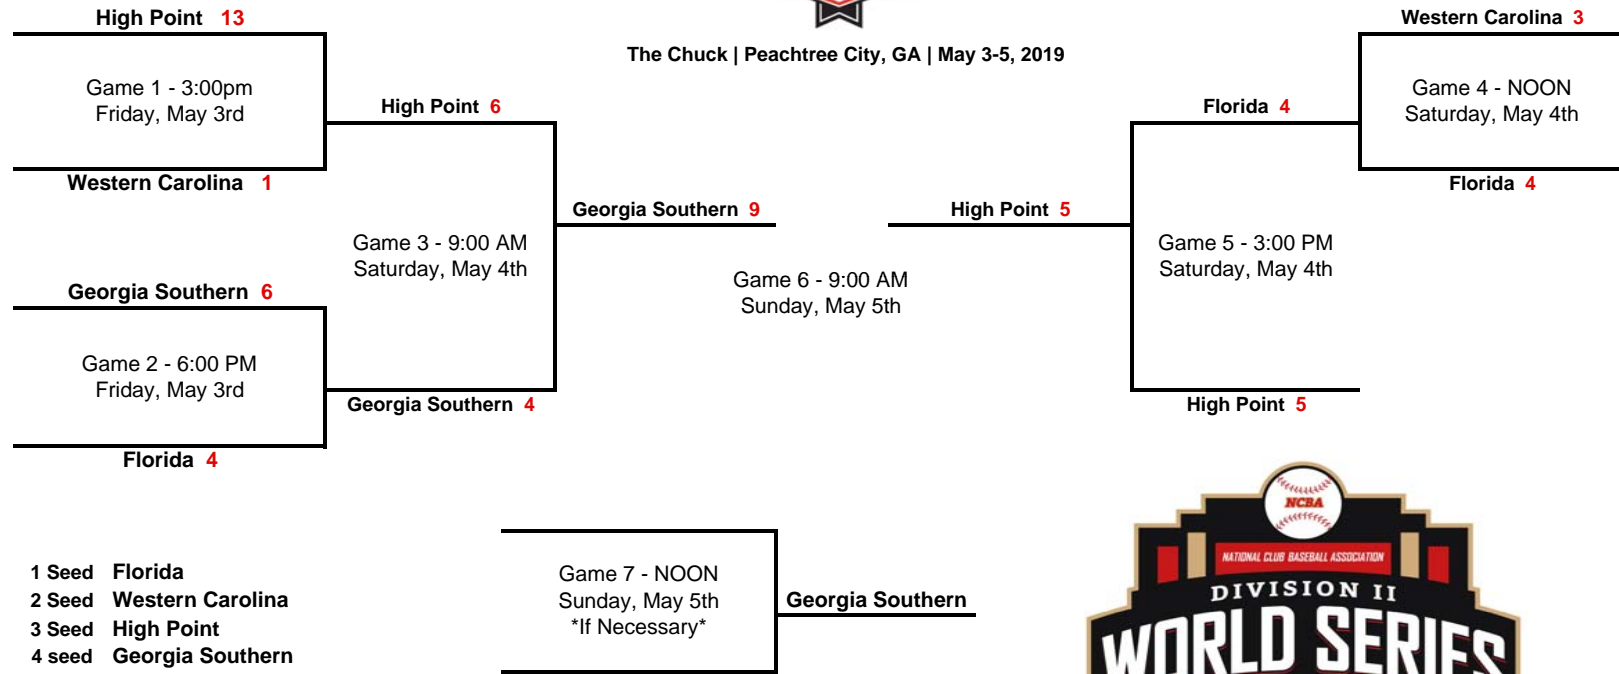

*Higher Seed is always HOME unless lower seed has higher tournament winning %
 *Double Elimination Format

*Higher Seed is always HOME unless lower seed has higher tournament winning %
 *Double Elimination Format

- 1 Seed Creighton
- 2 Seed Dayton
- 3 Seed Oklahoma State
- 4 seed Pittsburg State

*Higher Seed is always HOME unless lower seed has higher tournament winning %
 *Double Elimination Format

Basket Road Field | Webster, NY | May 3-5, 2019

*Higher Seed is always HOME unless lower seed has higher tournament winning %
*Double Elimination Format

Sargent's Stadium | Johnstown, PA | May 3-5, 2019

- 1 Seed **Penn State**
- 2 Seed **Buffalo**
- 3 Seed **West Virginia**
- 4 seed **Bloomsburg**