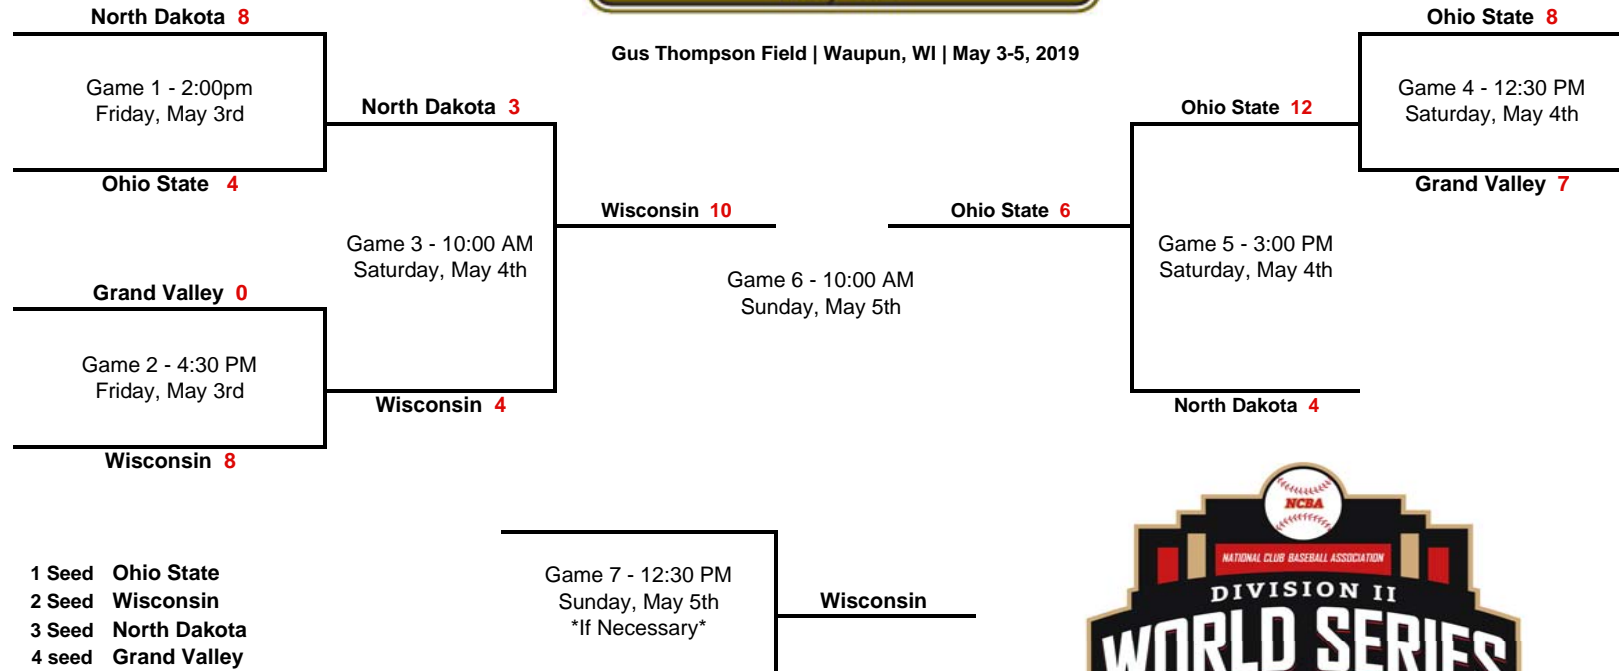

- 1 Seed Creighton
- 2 Seed Dayton
- 3 Seed Oklahoma State
- 4 seed Pittsburg State

*Higher Seed is always HOME unless lower seed has higher tournament winning %
 *Double Elimination Format

Basket Road Field | Webster, NY | May 3-5, 2019

*Higher Seed is always HOME unless lower seed has higher tournament winning %
*Double Elimination Format

Sargent's Stadium | Johnstown, PA | May 3-5, 2019

- 1 Seed **Penn State**
- 2 Seed **Buffalo**
- 3 Seed **West Virginia**
- 4 seed **Bloomsburg**

*Higher Seed is always HOME unless lower seed has higher tournament winning %
 *Double Elimination Format

- 1 Seed Ohio State
- 2 Seed Wisconsin
- 3 Seed North Dakota
- 4 seed Grand Valley

*Higher Seed is always HOME unless lower seed has higher tournament winning %
 *Double Elimination Format

PACIFIC REGION

- 1 Seed **Stanford**
- 2 Seed **CMU Montebello**
- 3 Seed **Grand Canyon**
- 4 seed **Arizona State**

*Higher Seed is always HOME unless lower seed has higher tournament winning %
 *Double Elimination Format