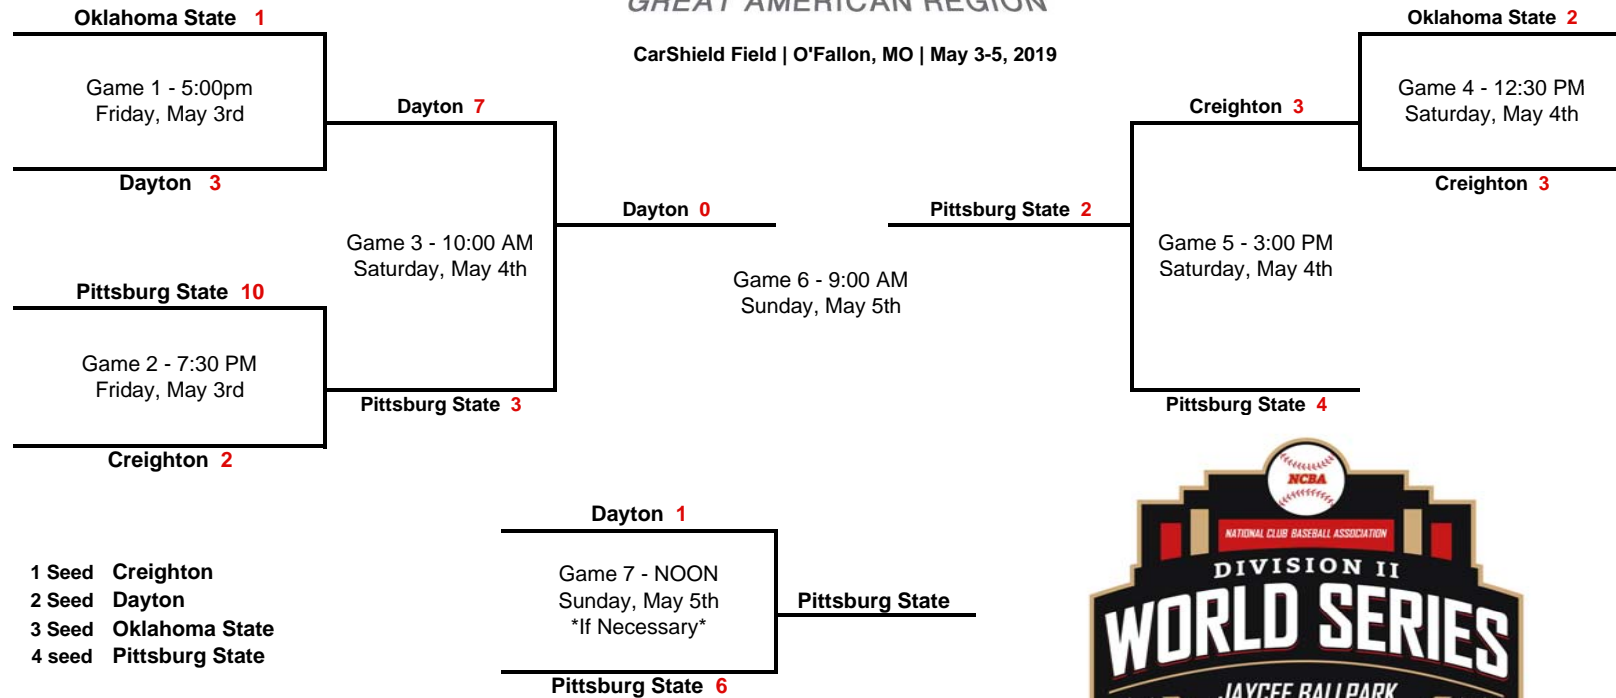

*Higher Seed is always HOME unless lower seed has higher tournament winning %
 *Double Elimination Format

*Higher Seed is always HOME unless lower seed has higher tournament winning %
 *Double Elimination Format

- 1 Seed Creighton
- 2 Seed Dayton
- 3 Seed Oklahoma State
- 4 seed Pittsburg State

*Higher Seed is always HOME unless lower seed has higher tournament winning %
 *Double Elimination Format

Basket Road Field | Webster, NY | May 3-5, 2019

*Higher Seed is always HOME unless lower seed has higher tournament winning %
*Double Elimination Format

Sargent's Stadium | Johnstown, PA | May 3-5, 2019

- 1 Seed **Penn State**
- 2 Seed **Buffalo**
- 3 Seed **West Virginia**
- 4 seed **Bloomsburg**

Veterans Memorial Complex | Hobbs, NM | May 4-5, 2019

*Higher Seed is always HOME unless lower seed has higher tournament winning %
*Double Elimination Format