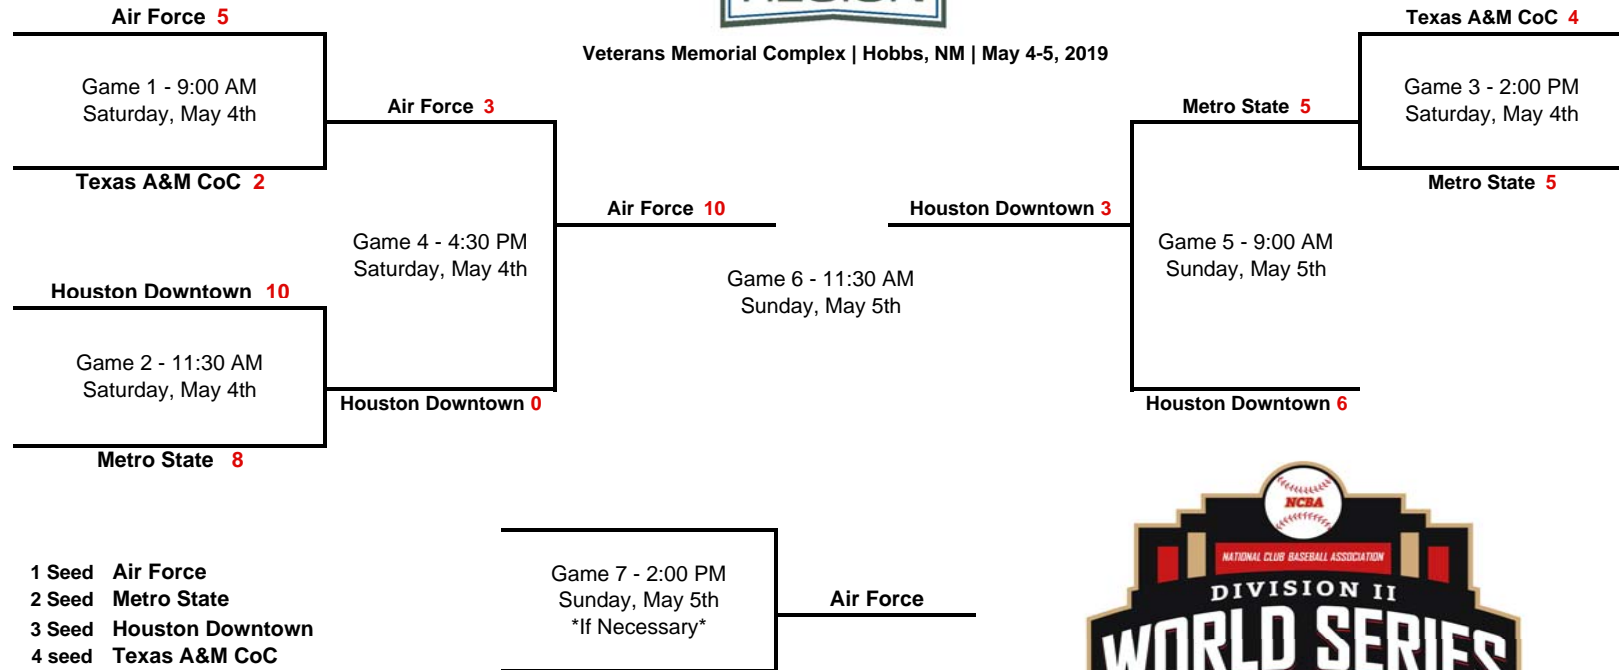

- 1 Seed Creighton
- 2 Seed Dayton
- 3 Seed Oklahoma State
- 4 seed Pittsburg State

*Higher Seed is always HOME unless lower seed has higher tournament winning %
 *Double Elimination Format

Basket Road Field | Webster, NY | May 3-5, 2019

*Higher Seed is always HOME unless lower seed has higher tournament winning %
*Double Elimination Format

Sargent's Stadium | Johnstown, PA | May 3-5, 2019

- 1 Seed **Penn State**
- 2 Seed **Buffalo**
- 3 Seed **West Virginia**
- 4 seed **Bloomsburg**

PACIFIC REGION

- 1 Seed **Stanford**
- 2 Seed **CMU Montebello**
- 3 Seed **Grand Canyon**
- 4 seed **Arizona State**

*Higher Seed is always HOME unless lower seed has higher tournament winning %
 *Double Elimination Format

Veterans Memorial Complex | Hobbs, NM | May 4-5, 2019

*Higher Seed is always HOME unless lower seed has higher tournament winning %
*Double Elimination Format