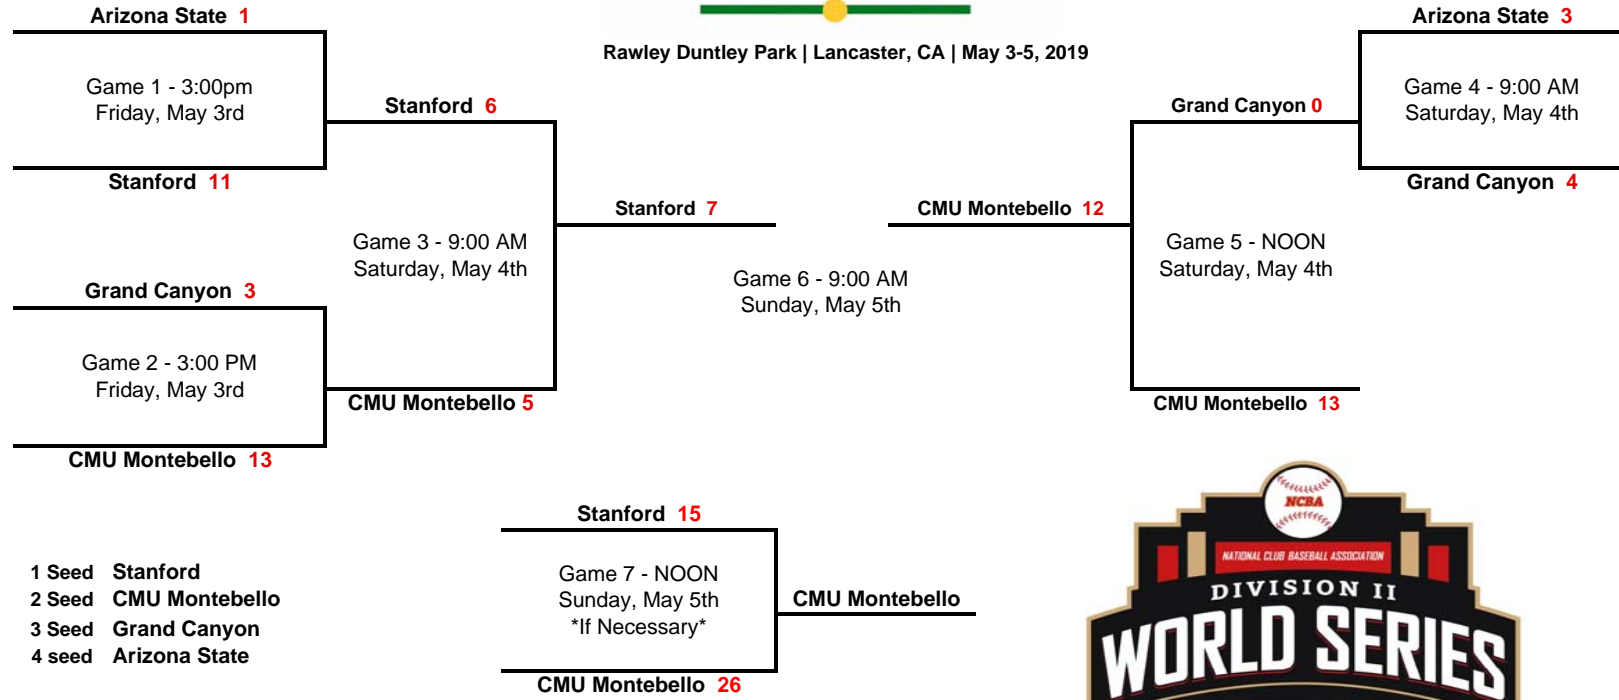

- 1 Seed Creighton
- 2 Seed Dayton
- 3 Seed Oklahoma State
- 4 seed Pittsburg State

*Higher Seed is always HOME unless lower seed has higher tournament winning %
 *Double Elimination Format

Basket Road Field | Webster, NY | May 3-5, 2019

*Higher Seed is always HOME unless lower seed has higher tournament winning %
*Double Elimination Format

Sargent's Stadium | Johnstown, PA | May 3-5, 2019

- 1 Seed **Penn State**
- 2 Seed **Buffalo**
- 3 Seed **West Virginia**
- 4 seed **Bloomsburg**

*Higher Seed is always HOME unless lower seed has higher tournament winning %
 *Double Elimination Format

- 1 Seed Ohio State
- 2 Seed Wisconsin
- 3 Seed North Dakota
- 4 seed Grand Valley

*Higher Seed is always HOME unless lower seed has higher tournament winning %
 *Double Elimination Format

PACIFIC REGION

- 1 Seed **Stanford**
- 2 Seed **CMU Montebello**
- 3 Seed **Grand Canyon**
- 4 seed **Arizona State**

*Higher Seed is always HOME unless lower seed has higher tournament winning %
 *Double Elimination Format