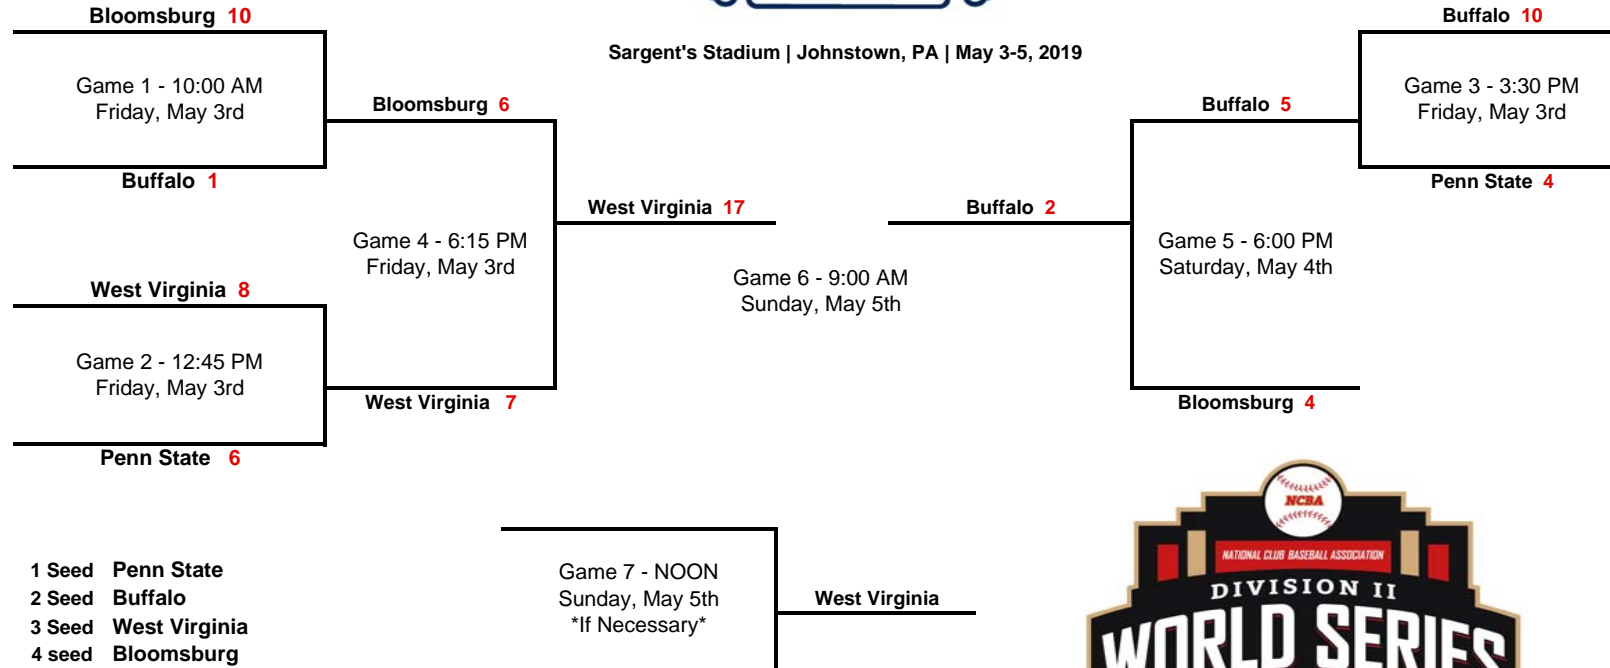

*Higher Seed is always HOME unless lower seed has higher tournament winning %
 *Double Elimination Format

*Higher Seed is always HOME unless lower seed has higher tournament winning %
 *Double Elimination Format

- 1 Seed Creighton
- 2 Seed Dayton
- 3 Seed Oklahoma State
- 4 seed Pittsburg State

*Higher Seed is always HOME unless lower seed has higher tournament winning %
 *Double Elimination Format

Basket Road Field | Webster, NY | May 3-5, 2019

*Higher Seed is always HOME unless lower seed has higher tournament winning %
*Double Elimination Format

Sargent's Stadium | Johnstown, PA | May 3-5, 2019

- 1 Seed **Penn State**
- 2 Seed **Buffalo**
- 3 Seed **West Virginia**
- 4 seed **Bloomsburg**

*Higher Seed is always HOME unless lower seed has higher tournament winning %
 *Double Elimination Format

- 1 Seed Ohio State
- 2 Seed Wisconsin
- 3 Seed North Dakota
- 4 seed Grand Valley

*Higher Seed is always HOME unless lower seed has higher tournament winning %
 *Double Elimination Format