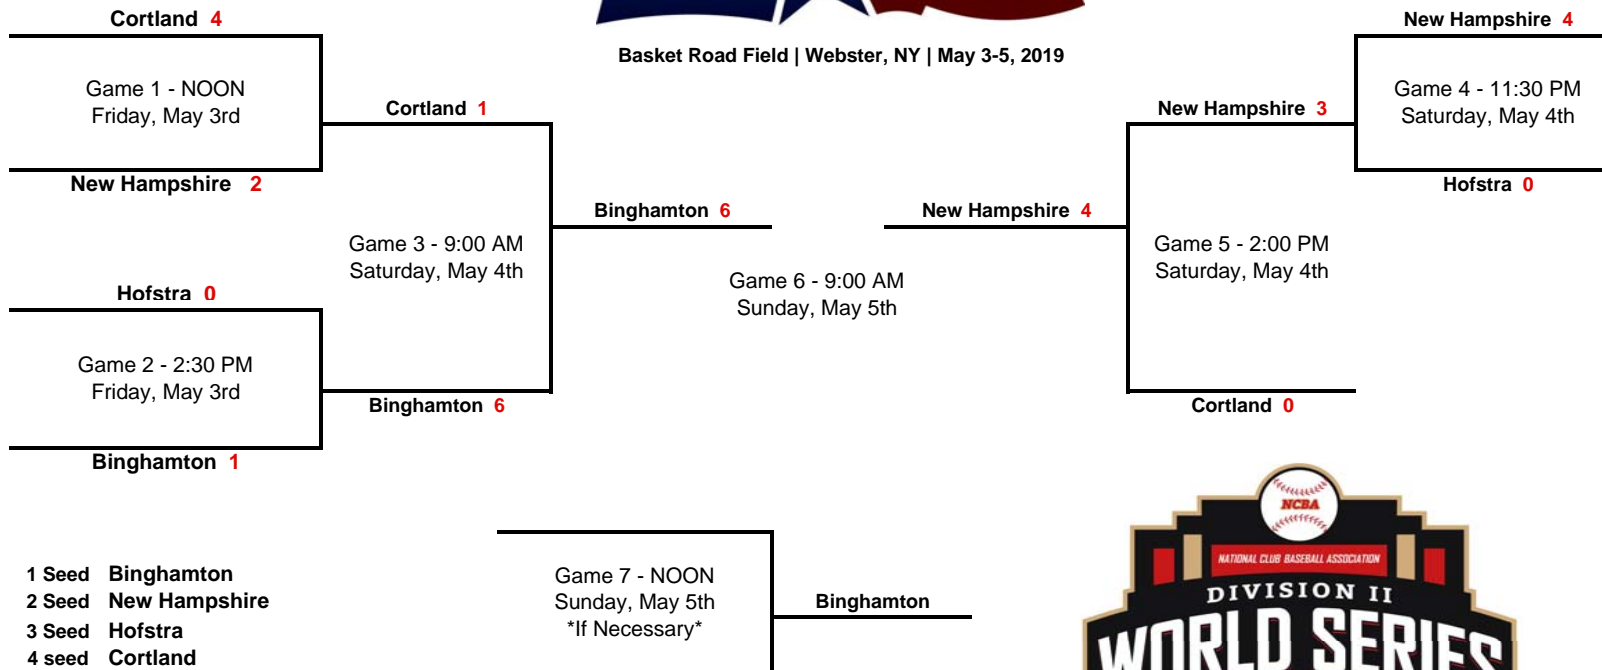

*Higher Seed is always HOME unless lower seed has higher tournament winning %
 *Double Elimination Format

*Higher Seed is always HOME unless lower seed has higher tournament winning %
 *Double Elimination Format

- 1 Seed Creighton
- 2 Seed Dayton
- 3 Seed Oklahoma State
- 4 seed Pittsburg State

*Higher Seed is always HOME unless lower seed has higher tournament winning %
 *Double Elimination Format

Basket Road Field | Webster, NY | May 3-5, 2019

*Higher Seed is always HOME unless lower seed has higher tournament winning %
*Double Elimination Format

Sargent's Stadium | Johnstown, PA | May 3-5, 2019

- 1 Seed **Penn State**
- 2 Seed **Buffalo**
- 3 Seed **West Virginia**
- 4 seed **Bloomsburg**