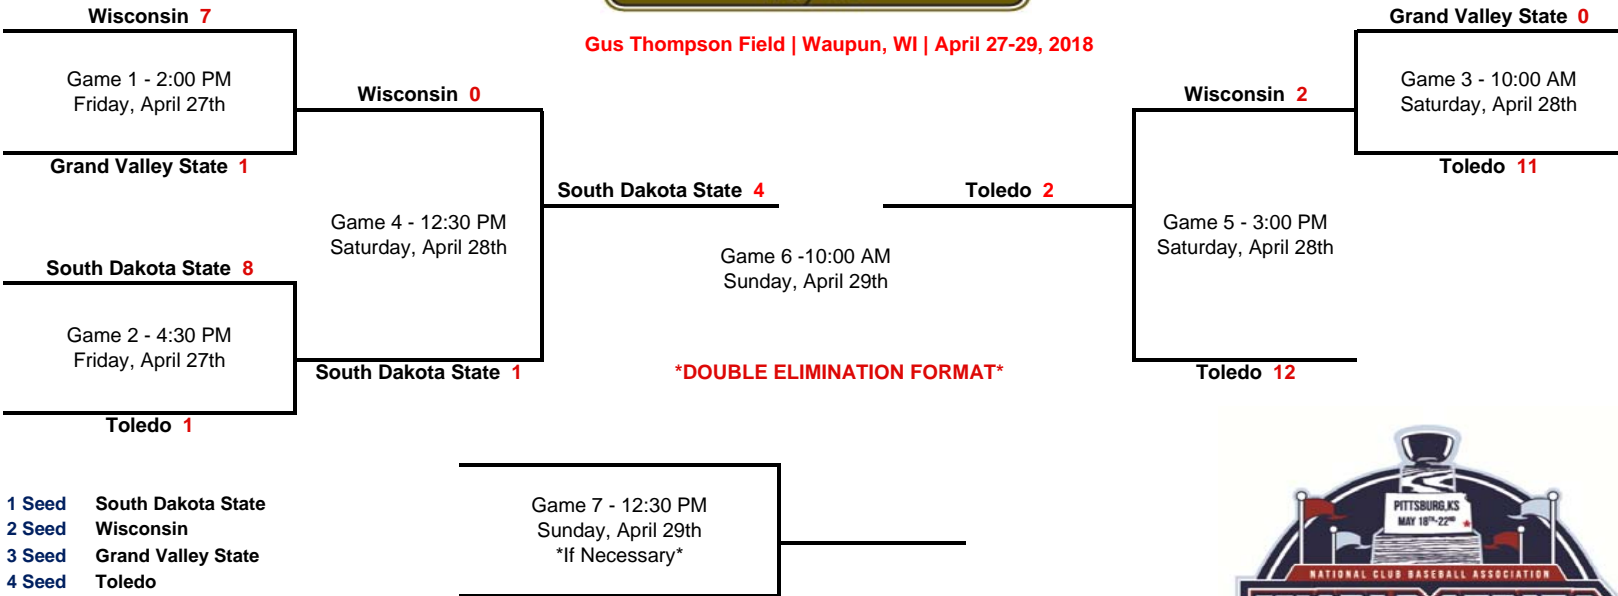

Gus Thompson Field | Waupun, WI | April 27-29, 2018