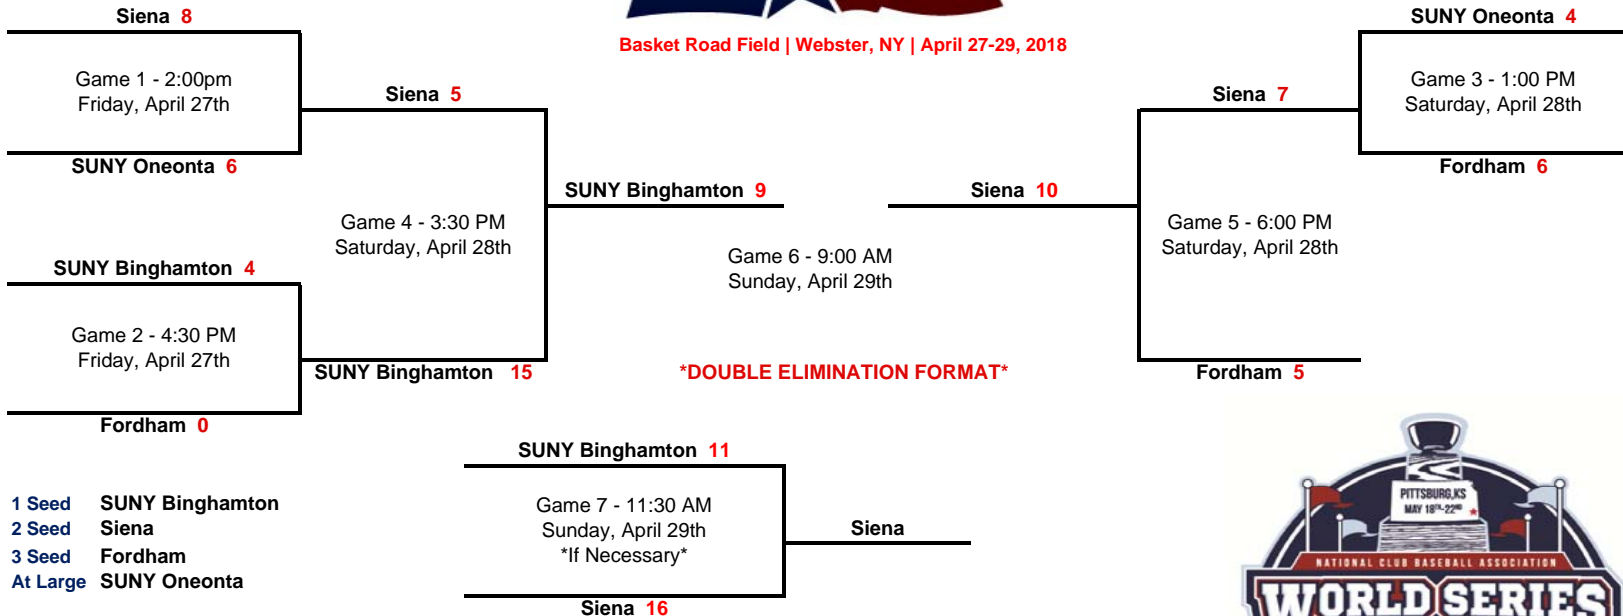

Basket Road Field | Webster, NY | April 27-29, 2018