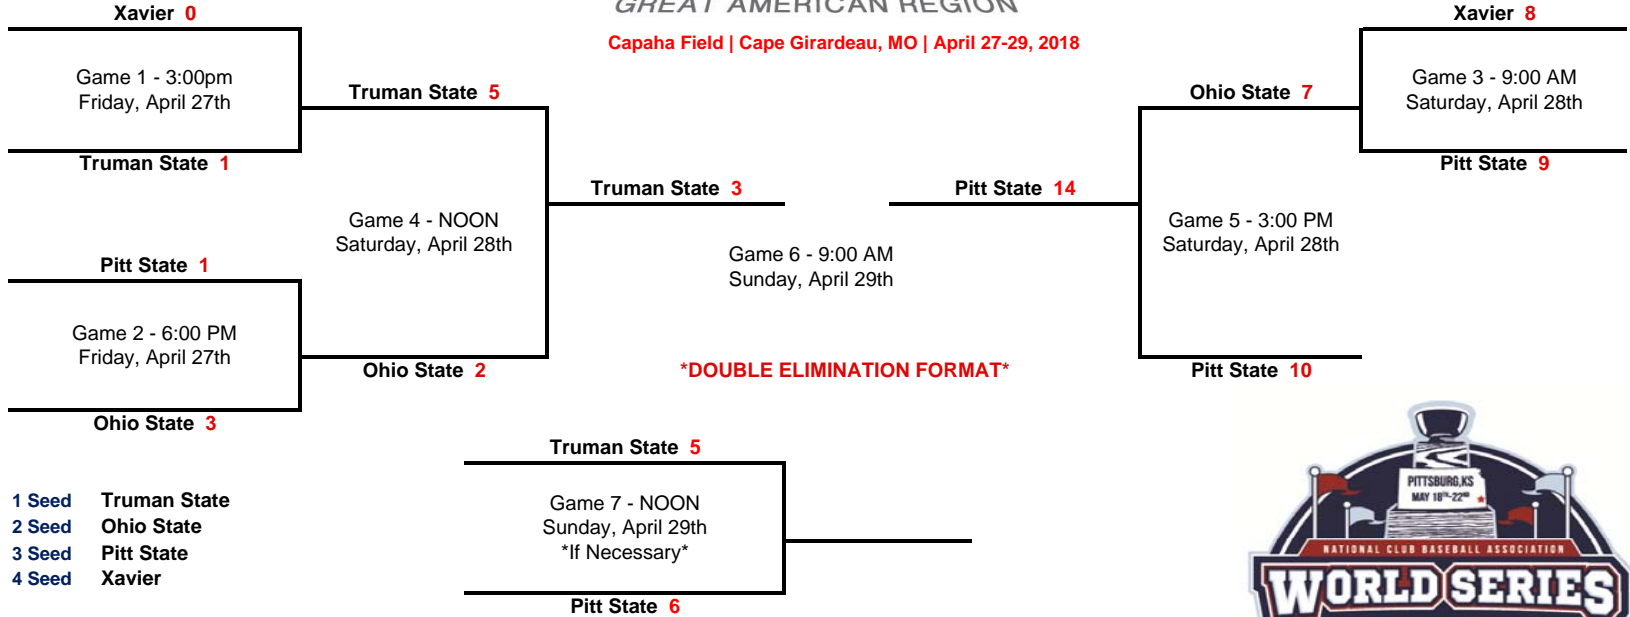

Fireman's Field | Purcellville, VA | April 27-29, 2018

- 1 Seed **Salisbury**
- 2 Seed **Villanova**
- 3 Seed **Temple**
- 4 Seed **St. Joes**

\*Higher Seed is always HOME unless lower seed has higher tournament winning %

The Chuck | Peachtree City, GA | April 27-29, 2018

- 1 Seed Georgia Southern
- 2 Seed South Florida
- 3 Seed Longwood
- 4 Seed Central Florida

\*Higher Seed is always HOME unless lower seed has higher tournament winning %

Capaha Field | Cape Girardeau, MO | April 27-29, 2018

- 1 Seed Truman State
- 2 Seed Ohio State
- 3 Seed Pitt State
- 4 Seed Xavier

\*Higher Seed is always HOME unless lower seed has higher tournament winning %

**SUNY - Buffalo 4**

**Penn State 6**

Game 1 - NOON  
Friday, April 27th

Game 3 - 9:00 AM  
Saturday, April 28th

**SUNY - Buffalo 2**

**SUNY - Buffalo 3**

**Penn State 3**

**Akron 14**