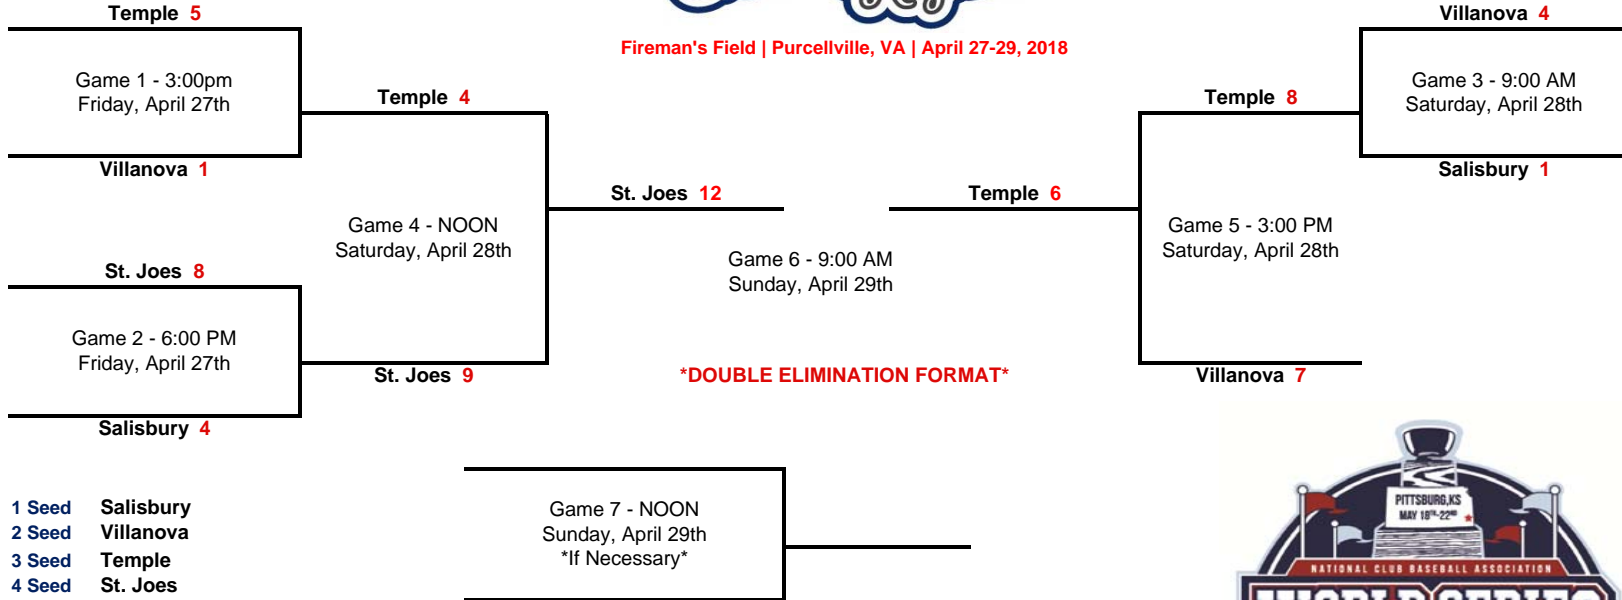

Fireman's Field | Purcellville, VA | April 27-29, 2018

- 1 Seed **Salisbury**
- 2 Seed **Villanova**
- 3 Seed **Temple**
- 4 Seed **St. Joes**

\*Higher Seed is always HOME unless lower seed has higher tournament winning %

The Chuck | Peachtree City, GA | April 27-29, 2018

- 1 Seed Georgia Southern
- 2 Seed South Florida
- 3 Seed Longwood
- 4 Seed Central Florida

\*Higher Seed is always HOME unless lower seed has higher tournament winning %

Capaha Field | Cape Girardeau, MO | April 27-29, 2018

- 1 Seed Truman State
- 2 Seed Ohio State
- 3 Seed Pitt State
- 4 Seed Xavier

\*Higher Seed is always HOME unless lower seed has higher tournament winning %

**SUNY - Buffalo 4**

**Penn State 6**

Game 1 - NOON  
Friday, April 27th

Game 3 - 9:00 AM  
Saturday, April 28th

**SUNY - Buffalo 2**

**SUNY - Buffalo 3**

**Penn State 3**

**Akron 14**