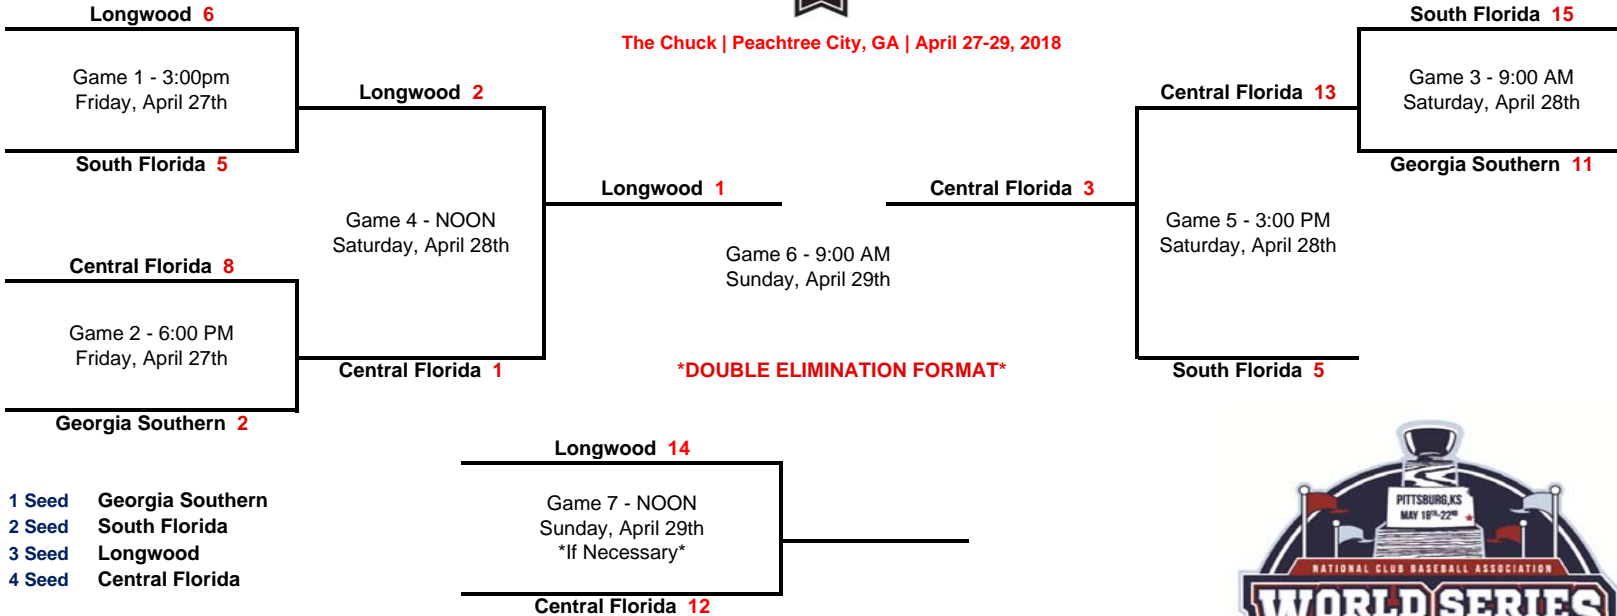

Fireman's Field | Purcellville, VA | April 27-29, 2018

- 1 Seed **Salisbury**
- 2 Seed **Villanova**
- 3 Seed **Temple**
- 4 Seed **St. Joes**

\*Higher Seed is always HOME unless lower seed has higher tournament winning %

The Chuck | Peachtree City, GA | April 27-29, 2018

- 1 Seed Georgia Southern
- 2 Seed South Florida
- 3 Seed Longwood
- 4 Seed Central Florida

\*Higher Seed is always HOME unless lower seed has higher tournament winning %

Capaha Field | Cape Girardeau, MO | April 27-29, 2018

- 1 Seed Truman State
- 2 Seed Ohio State
- 3 Seed Pitt State
- 4 Seed Xavier

\*Higher Seed is always HOME unless lower seed has higher tournament winning %