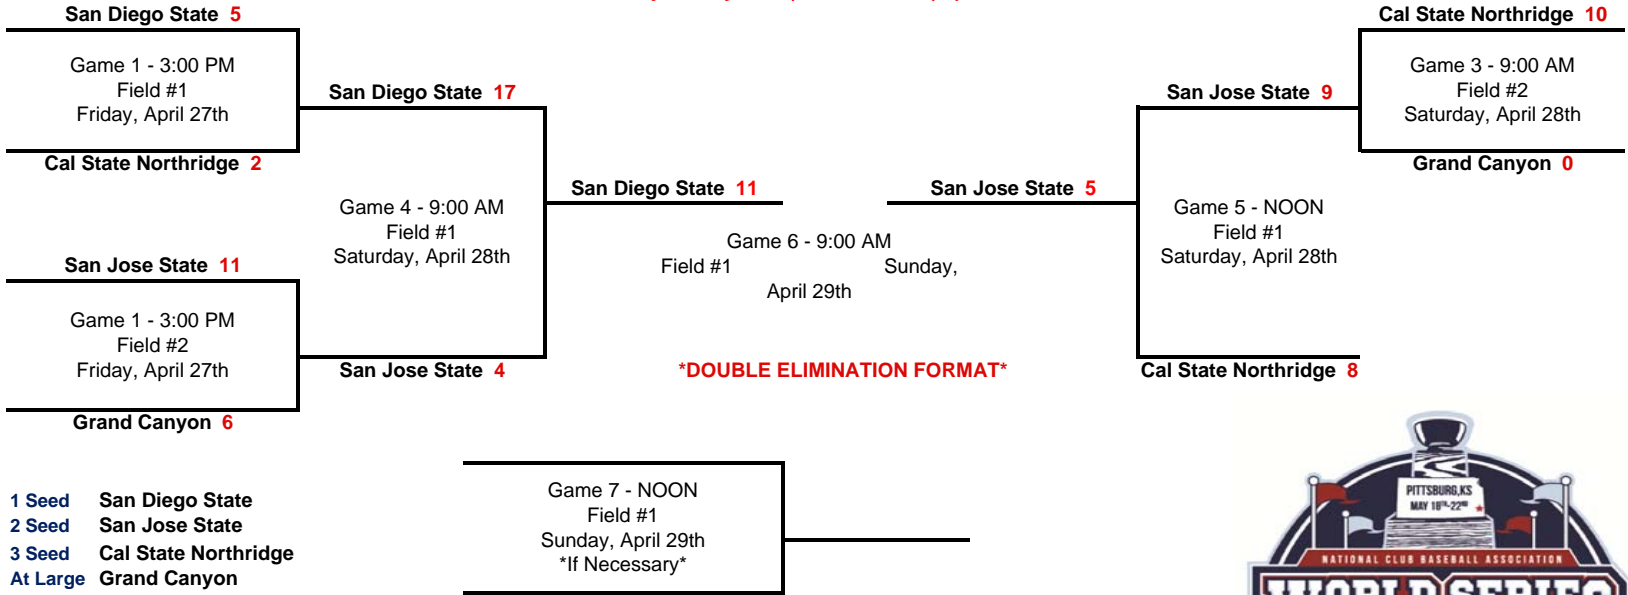

The Chuck | Peachtree City, GA | April 27-29, 2018

- 1 Seed Georgia Southern
- 2 Seed South Florida
- 3 Seed Longwood
- 4 Seed Central Florida

\*Higher Seed is always HOME unless lower seed has higher tournament winning %

Game 4 - 12:00 PM  
Saturday, April 28th

Game 6 - 9:00 AM  
Sunday, April 29th

Game 5 - 3:00 PM  
Saturday, April 28th

**California (PA) 7**

**California (PA) 14**

**Akron 5**

Game 2 - 3:00 PM  
Friday, April 27th

**California (PA) 7**

**Akron 4**

**Akron 2**

**\*DOUBLE ELIMINATION FORMAT\***

- 1 Seed **California University (PA)**
- 2 Seed **SUNY - Buffalo**
- 3 Seed **Penn State University**
- 4 Seed **University of Akron**

# PACIFIC REGION

Rawley Duntley Park | Lancaster, CA | April 27-29, 2018

- 1 Seed **San Diego State**
- 2 Seed **San Jose State**
- 3 Seed **Cal State Northridge**
- At Large **Grand Canyon**

\*Opening round matchup cannot feature same conference teams  
\*Higher Seed is always HOME unless lower seed has higher tournament winning %