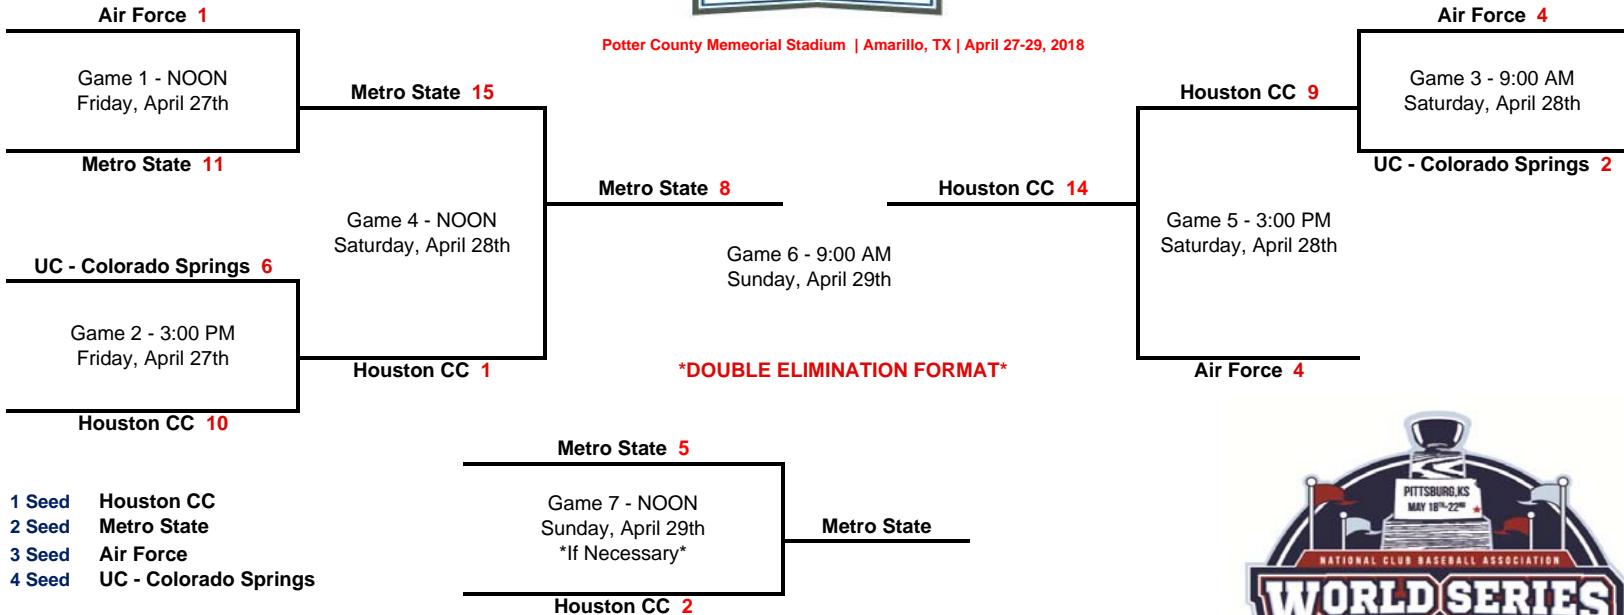

The Chuck | Peachtree City, GA | April 27-29, 2018

- 1 Seed Georgia Southern
- 2 Seed South Florida
- 3 Seed Longwood
- 4 Seed Central Florida

\*Higher Seed is always HOME unless lower seed has higher tournament winning %

Game 4 - 12:00 PM  
Saturday, April 28th

Game 6 - 9:00 AM  
Sunday, April 29th

Game 5 - 3:00 PM  
Saturday, April 28th

**California (PA) 7**

**California (PA) 14**

**Akron 5**

Game 2 - 3:00 PM  
Friday, April 27th

# PACIFIC REGION

Rawley Duntley Park | Lancaster, CA | April 27-29, 2018

- 1 Seed **San Diego State**
- 2 Seed **San Jose State**
- 3 Seed **Cal State Northridge**
- At Large **Grand Canyon**

\*Opening round matchup cannot feature same conference teams  
\*Higher Seed is always HOME unless lower seed has higher tournament winning %

Potter County Memeorial Stadium | Amarillo, TX | April 27-29, 2018

- 1 Seed **Houston CC**
- 2 Seed **Metro State**
- 3 Seed **Air Force**
- 4 Seed **UC - Colorado Springs**

\*Higher Seed is always HOME unless lower seed has higher tournament winning %