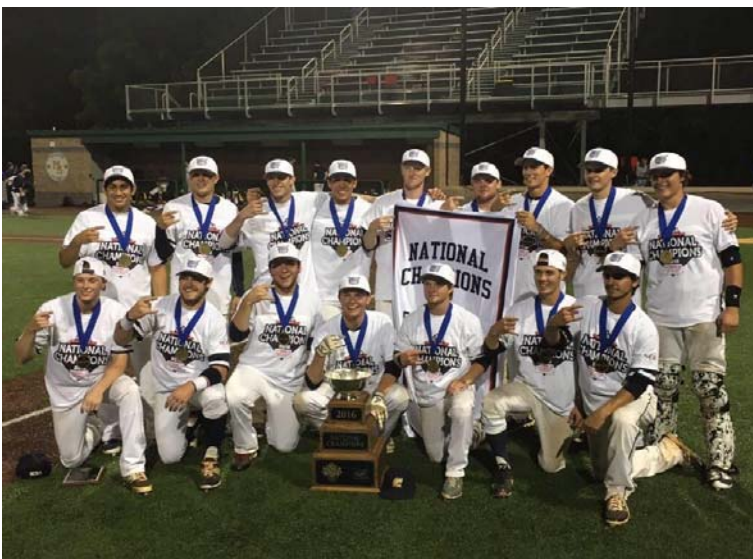

History of the NCBA DII World Series

Year: 2016

Where: Pittsburg, Kansas – Jaycee Ballpark

When: May 20-24, 2016

Participants: Penn State University (DII), Texas A&M Corps of Cadets, University of Tennessee - Chattanooga, University of Windsor, University of Maryland (DII), Slippery Rock University, University of San Diego, Saint Louis University

Championship: UT – Chattanooga vs. Saint Louis University

Champions: UT - Chattanooga

Tournament MVP: Ty Tucker