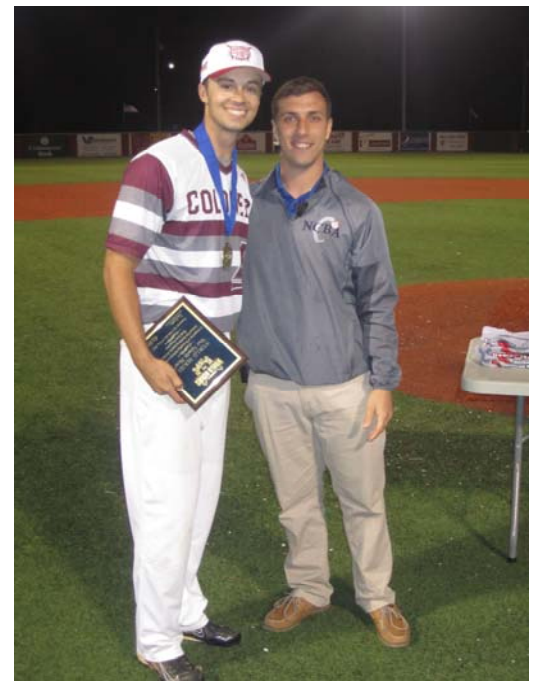

850 Ridge Avenue
Suite 301
Pittsburgh, PA 15212
Office: (412) 321-8440
Fax: (412) 321-4088

Year: 2015

Where: Pittsburg, Kansas – Jaycee Ballpark

When: May 15-19, 2015

Participants: University of North Carolina - Wilmington, Eastern Kentucky University, SUNY - Brockport, Penn State University (DII), Minnesota State University - Moorhead, Virginia Commonwealth University, Saint Louis University, Colorado School of Mines

Championship: Eastern Kentucky University vs. Penn State University

Champions: Eastern Kentucky University

Tournament MVP: Dusty Ridner