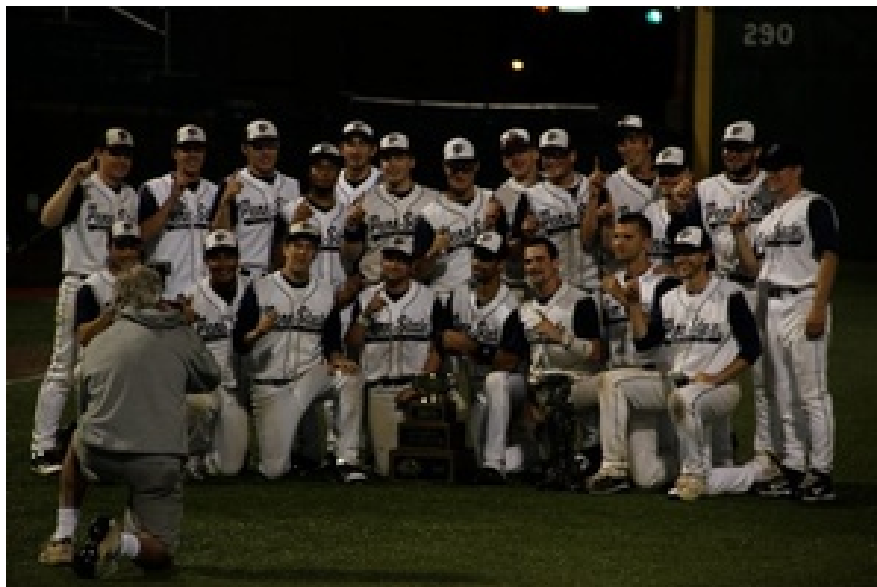

850 Ridge Avenue
Suite 301
Pittsburgh, PA 15212
Office: (412) 321-8440
Fax: (412) 321-4088

Year: 2011

Where: Johnstown, PA – Point Stadium

When: May 20-24, 2011

Participants: University of Wyoming, Penn State University (DII), Furman University, Longwood University, Hofstra University, University of Wisconsin (DII), Texas State University, University of Central Missouri

Championship: Penn State University vs. University of Wyoming

Champions: Penn State University

Tournament MVP: Steven Dale