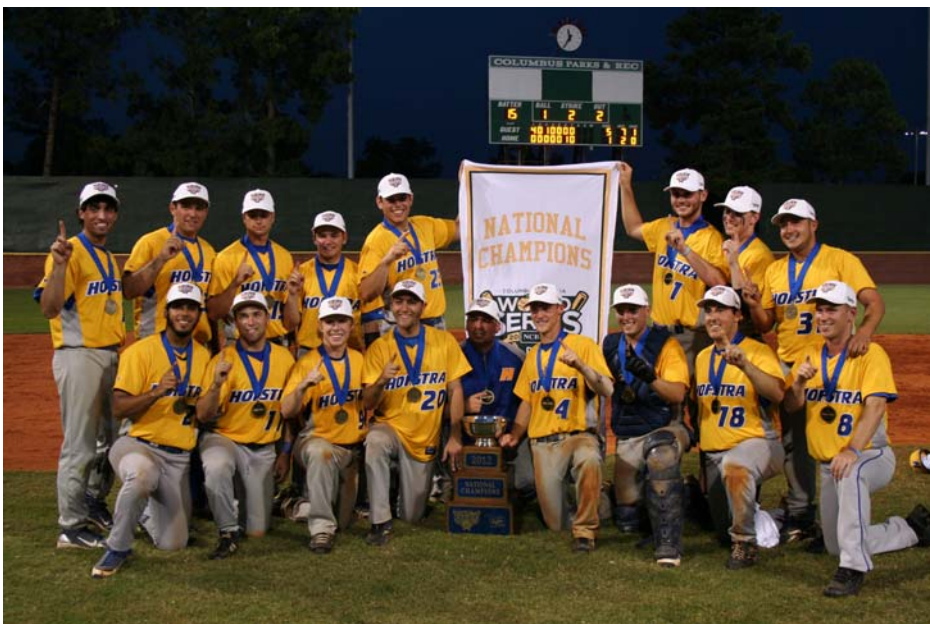

850 Ridge Avenue
Suite 301
Pittsburgh, PA 15212
Office: (412) 321-8440
Fax: (412) 321-4088

Year: 2012

Where: Columbus, GA – Golden Park

When: May 18-22, 2012

Participants: Penn State University (DII), Hofstra University, Kennesaw State University, University of Wyoming, University of Illinois (DII), University of Maryland (DII), Texas A&M Corps of Cadets, University of Wisconsin (DII)

Championship: University of Illinois vs. Hofstra University

Champions: Hofstra University

Tournament MVP: Brian Adler