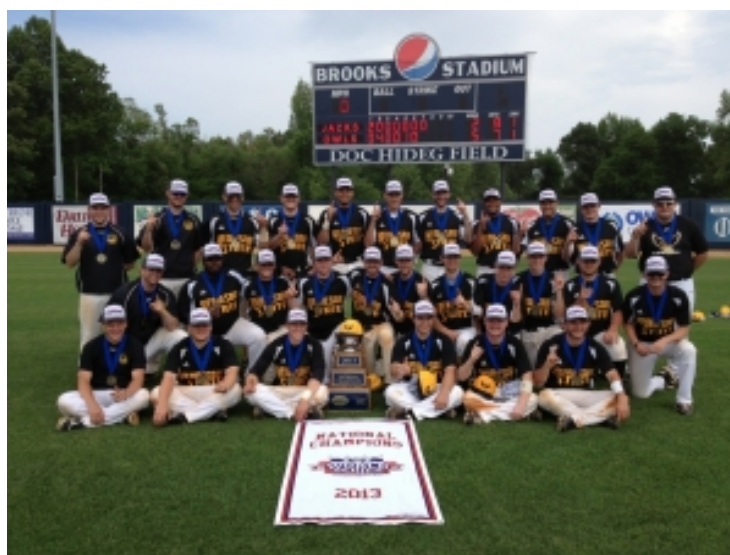

850 Ridge Avenue
Suite 301
Pittsburgh, PA 15212
Office: (412) 321-8440
Fax: (412) 321-4088

Year: 2013

Where: Paducah, Kentucky – Brooks Stadium

When: May 17-21, 2013

Participants: Kennesaw State University, Penn State University (DII), Northeastern University, SIU - Edwardsville, University of Maryland (DII), Stephen F. Austin University, University of Wisconsin (DII), University of Wyoming

Championship: Stephen F. Austin vs. Kennesaw State

Champions: Kennesaw State

Tournament MVP: Aaron Moore