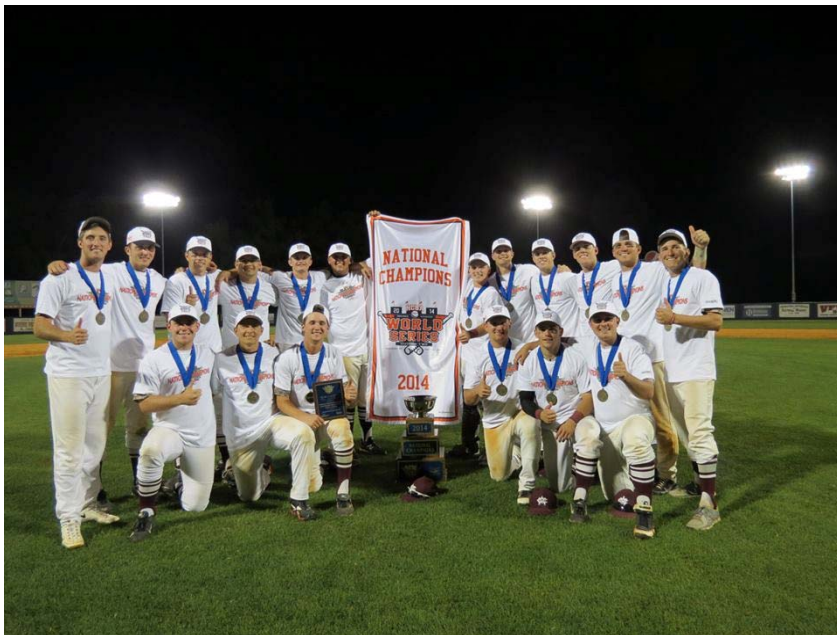

850 Ridge Avenue
Suite 301
Pittsburgh, PA 15212
Office: (412) 321-8440
Fax: (412) 321-4088

Year: 2014

Where: Paducah, Kentucky – Brooks Stadium

When: May 16-20, 2014

Participants: College of William and Mary, Colorado School of Mines, University of Akron, Texas A&M Corps of Cadets, Penn State University (DII), Minnesota State University - Moorhead, University of Central Missouri, SUNY - Brockport

Championship: Texas A&M Corps of Cadets vs. William & Mary

Champions: Texas A&M Corps of Cadets

Tournament MVP: Will Pace